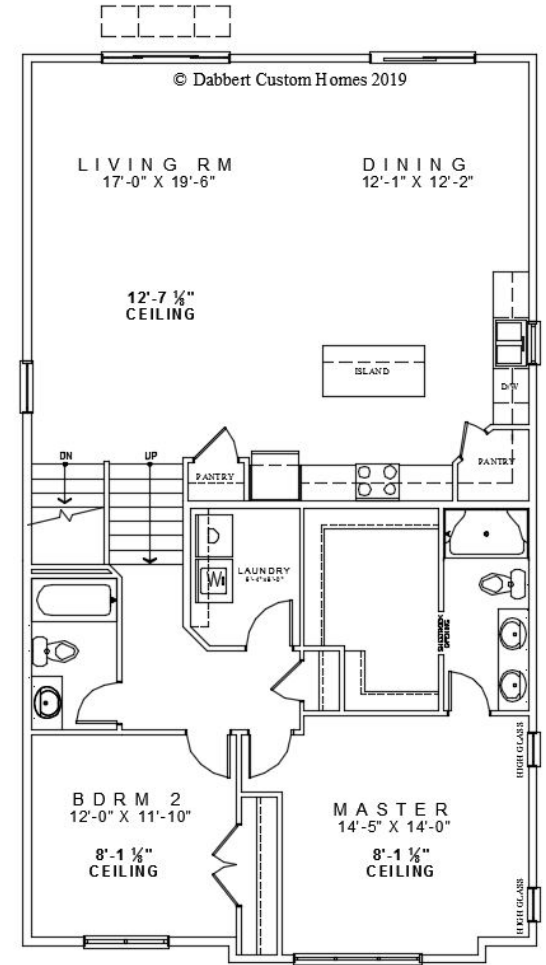

SARAH 3.0 LOWER LEVEL

THE SARAH 3.0 FLOOR PLAN OPTIONS

SARAH 3.0 UPPER LEVEL

SARAH 3.0EU UPPER LEVEL

Added square footage to the upper level bedrooms, larger windows on both bedrooms, exterior extrusion to create upper level bedrooms, and either a hip or gable exterior roof line option.

SARAH 3.0EUL UPPER LEVEL

Added square footage to the upper level bedrooms, larger windows on both bedrooms, exterior extrusion to create upper level bedrooms, laundry room addition, and either a hip or gable exterior roof line option.