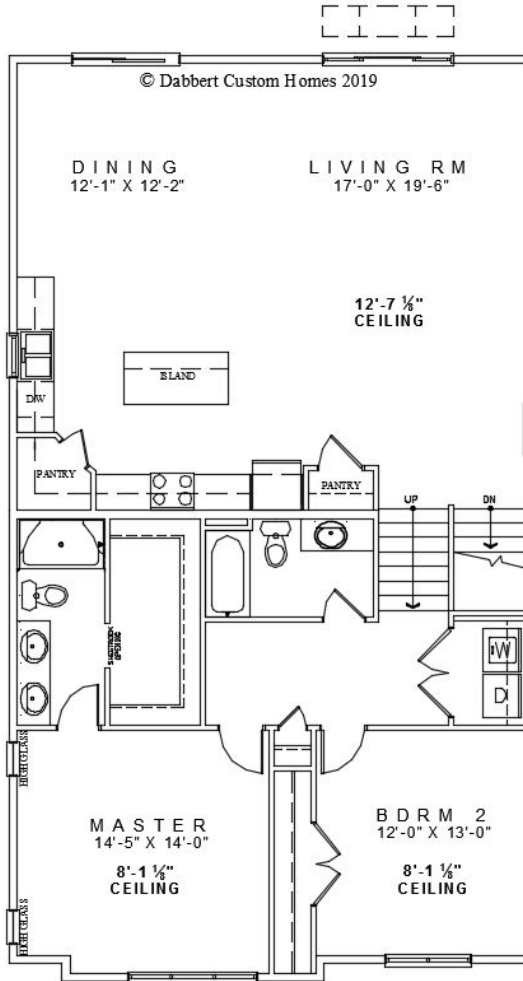

SARAH 3.0 LOWER LEVEL

THE SARAH 3.0 FLOOR PLAN OPTIONS

SARAH 3.0 UPPER LEVEL

SARAH 3.0EU UPPER LEVEL

Added square footage to the upper level bedrooms, larger windows on both bedrooms, exterior extrusion to create upper level bedrooms, and either a hip or gable exterior roof line option.

SARAH 3.0EUL UPPER LEVEL

Added square footage to the upper level bedrooms, larger windows on both bedrooms, exterior extrusion to create upper level bedrooms, laundry room addition, and either a hip or gable exterior roof line option.