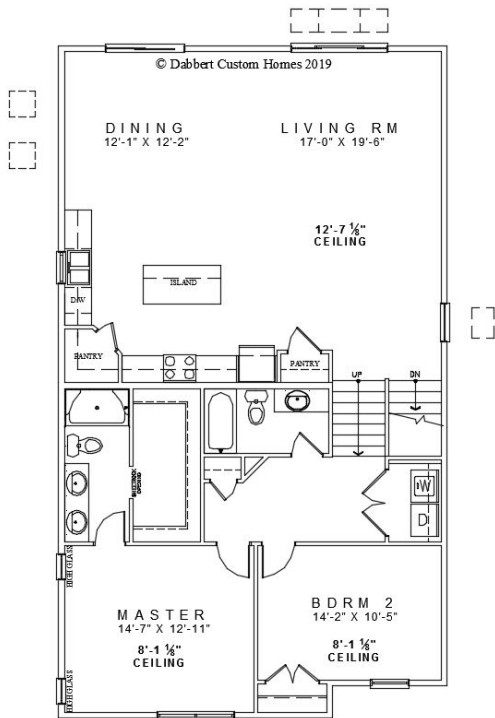

SARAH 3.0 LOWER LEVEL

THE SARAH 3.0 FLOOR PLAN OPTIONS

SARAH 3.0 UPPER LEVEL

SARAH 3.0EU UPPER LEVEL

Added square footage to the upper level bedrooms, larger windows on both bedrooms, exterior extrusion to create upper level bedrooms, and either a hip or gable exterior roof line option.

SARAH 3.0EUL UPPER LEVEL

Added square footage to the upper level bedrooms, larger windows on both bedrooms, exterior extrusion to create upper level bedrooms, laundry room addition, and either a hip or gable exterior roof line option.