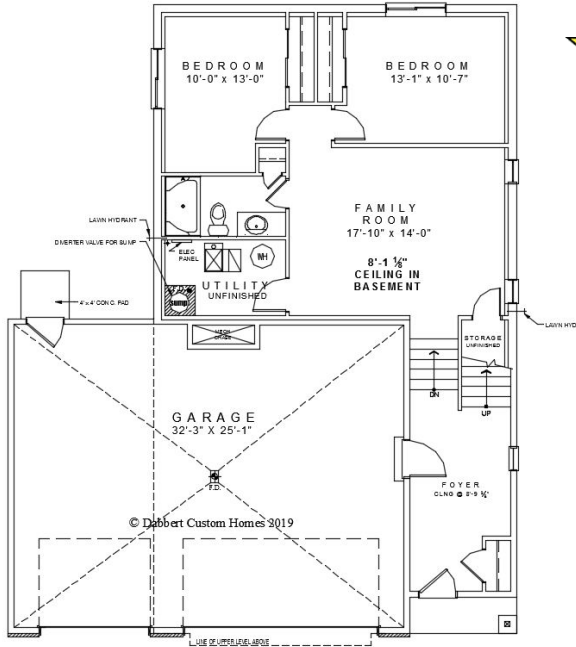

SARAH 3.0 LOWER LEVEL

THE SARAH 3.0 FLOOR PLAN OPTIONS

SARAH 3.0 UPPER LEVEL

SARAH 3.0EU UPPER LEVEL

Added square footage to the upper level bedrooms, larger windows on both bedrooms, exterior extrusion to create upper level bedrooms, and either a hip or gable exterior roof line option.

SARAH 3.0EUL UPPER LEVEL

Added square footage to the upper level bedrooms, larger windows on both bedrooms, exterior extrusion to create upper level bedrooms, laundry room addition, and either a hip or gable exterior roof line option.