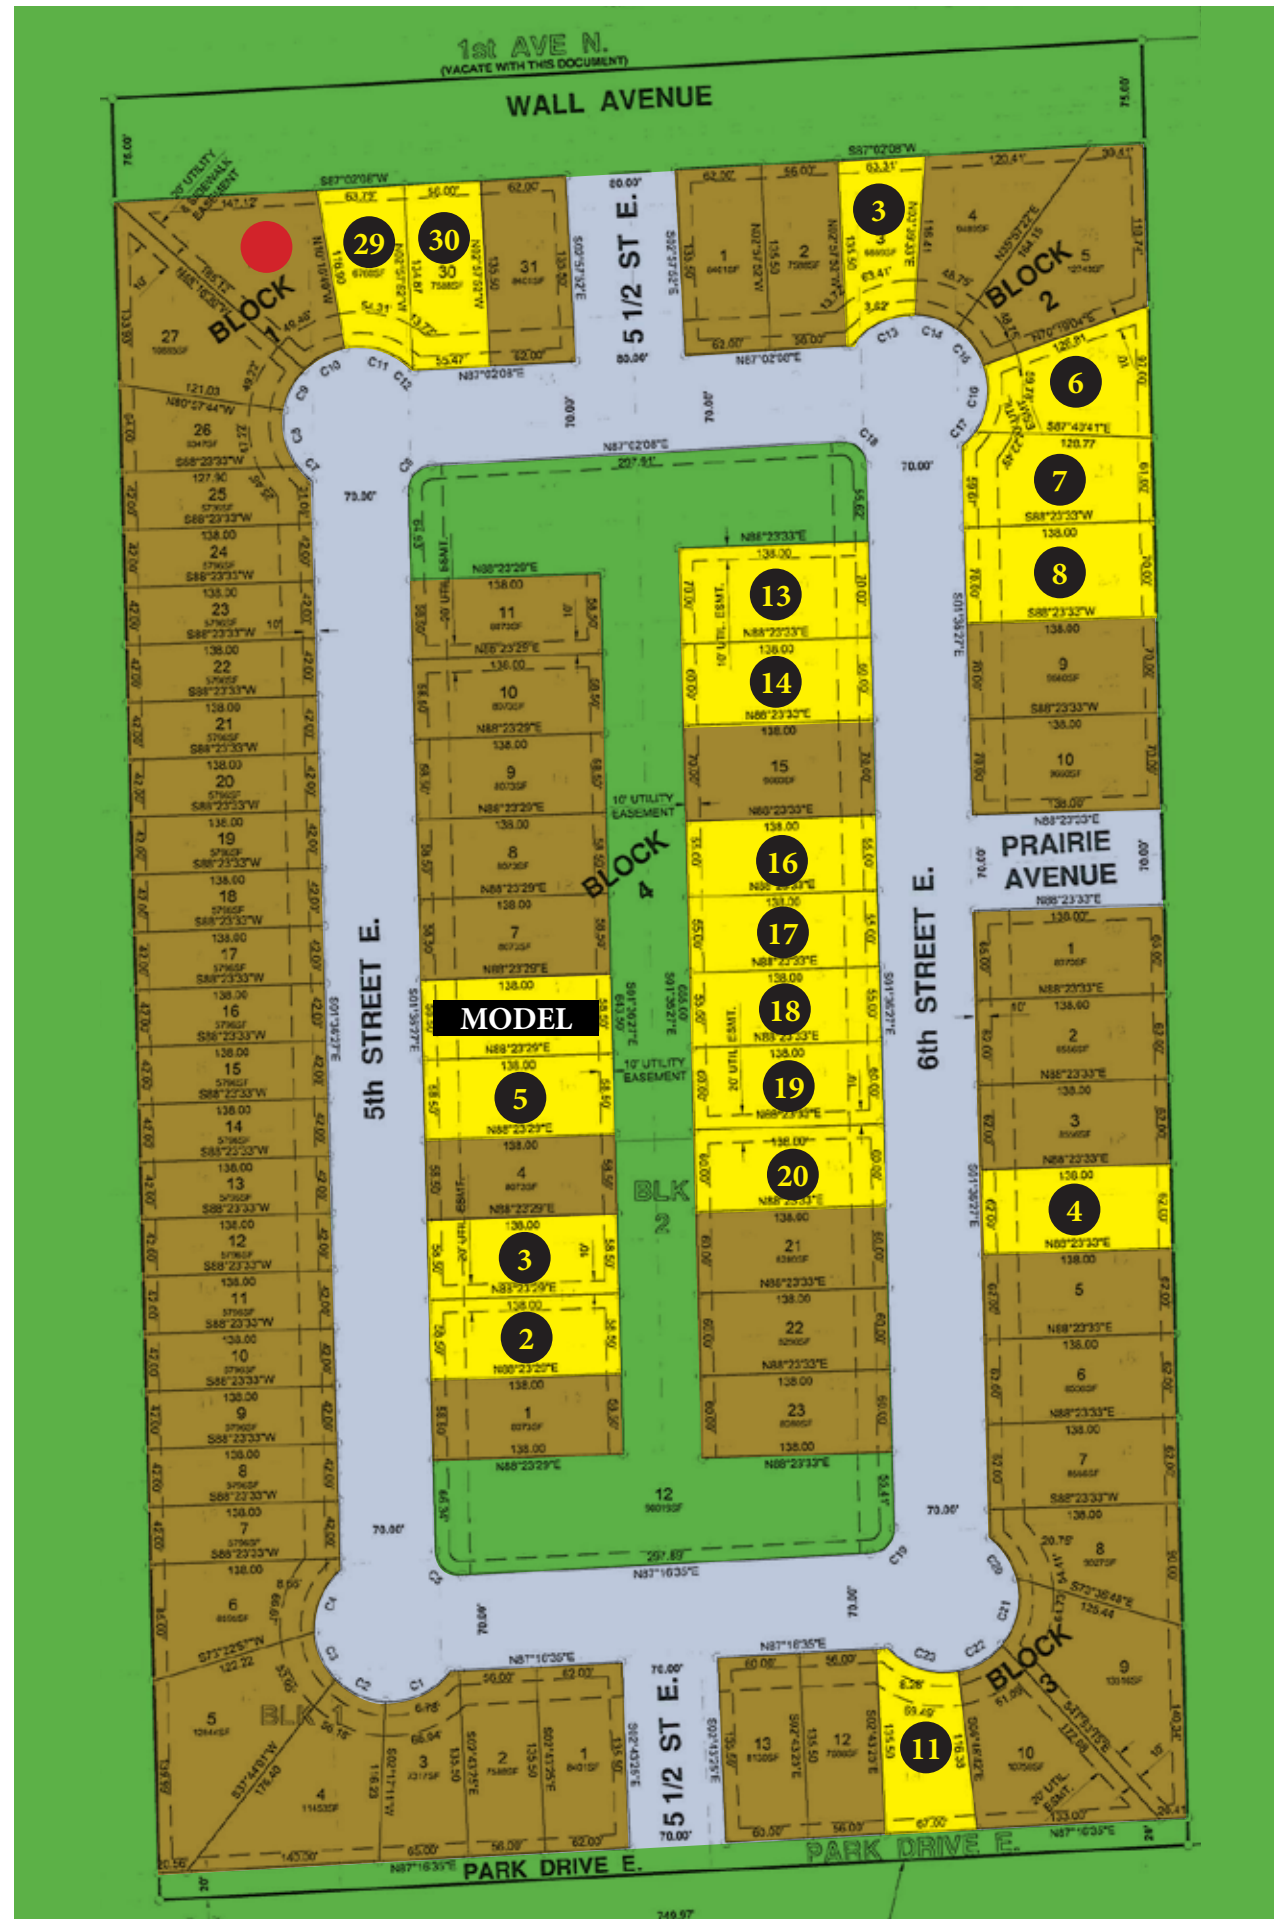

Prairie View

LOT 27	BLK 1	101 5 ST E	SOLD	LOT 3	BLK 4	410 5 ST E	\$29,900
LOT 28	BLK 1	97 5 ST E	UNDER CONSTRUCTION	LOT 5	BLK 4	318 5 ST E	\$29,900
LOT 29	BLK 1	93 5 ST E	\$27,900	LOT 6	BLK 4	314 5 ST E	STARTING AT \$279,900
LOT 30	BLK 1	89 5 ST E	\$27,900	LOT 13	BLK 4	207 6 ST E	\$44,900
LOT 3	BLK 2	94 6 ST E	\$27,900	LOT 14	BLK 4	215 6 ST E	\$39,900
LOT 6	BLK 2	108 6 ST E	\$42,900	LOT 16	BLK 4	303 6 ST E	\$29,900
LOT 7	BLK 2	112 6 ST E	\$38,900	LOT 17	BLK 4	311 6 ST E	\$29,900
LOT 8	BLK 2	208 6 ST E	\$38,900	LOT 18	BLK 4	315 6 ST E	\$29,900
LOT 4	BLK 3	408 6 ST E	\$29,900	LOT 19	BLK 4	319 6 ST E	\$32,900
LOT 11	BLK 3	614 6 ST E	\$25,900	LOT 20	BLK 4	407 6 ST E	\$32,900
LOT 2	BLK 4	418 5 ST E	\$29,900				