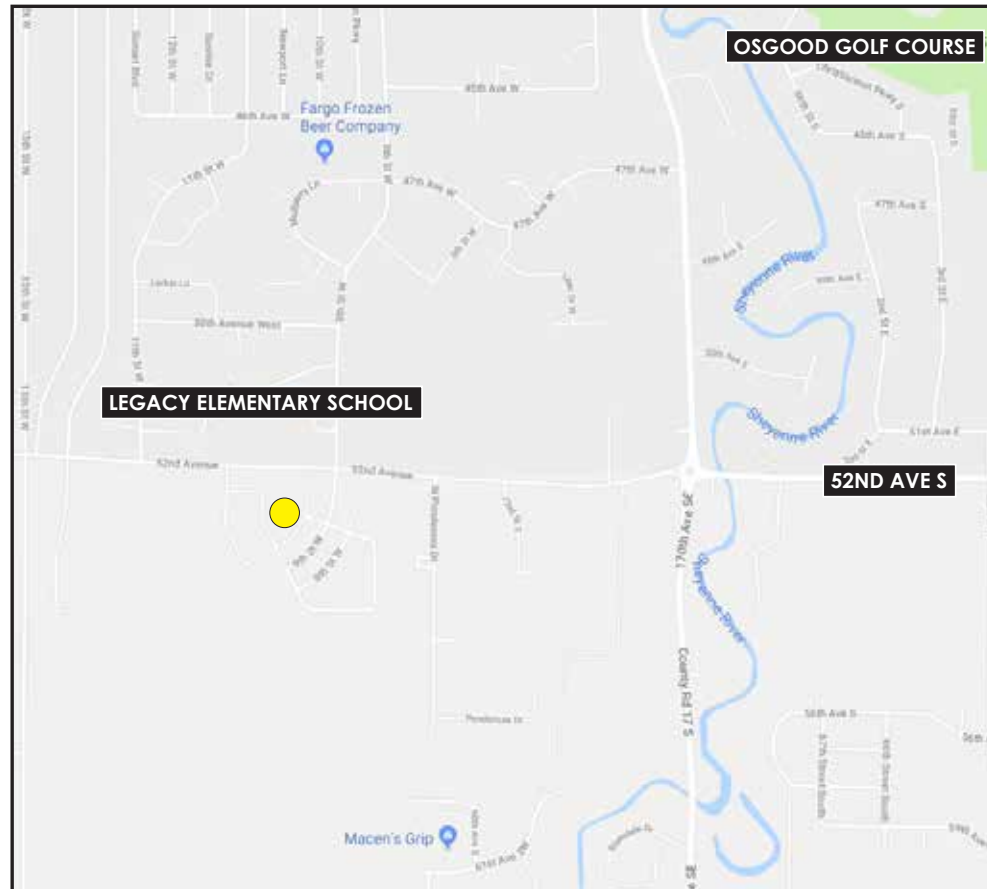

# The Wilds

8th Addition

LOT 28	BLK 1	913 ASHLEY DR W	STARTING AT
		SARAH 3.0 EUGL MODEL	\$314,900
LOT 29	BLK 1	917 ASHLEY DR W	STARTING AT
		MAGGIE 2.0 MODEL	\$314,900
LOT 30	BLK 1	921 ASHLEY DR W	\$41,900
LOT 31	BLK 1	925 ASHLEY DR W	\$39,900
LOT 2	BLK 4	5284 10 ST W	STARTING AT
		MAGGIE 3.0 MODEL	\$319,900
LOT 3	BLK 4	5278 10 ST W	STARTING AT
		SARAH 3.0 EU MODEL	\$309,900
LOT 4	BLK 4	5272 10 ST W	STARTING AT
		SARAH 3.0 EU MODEL	\$309,900