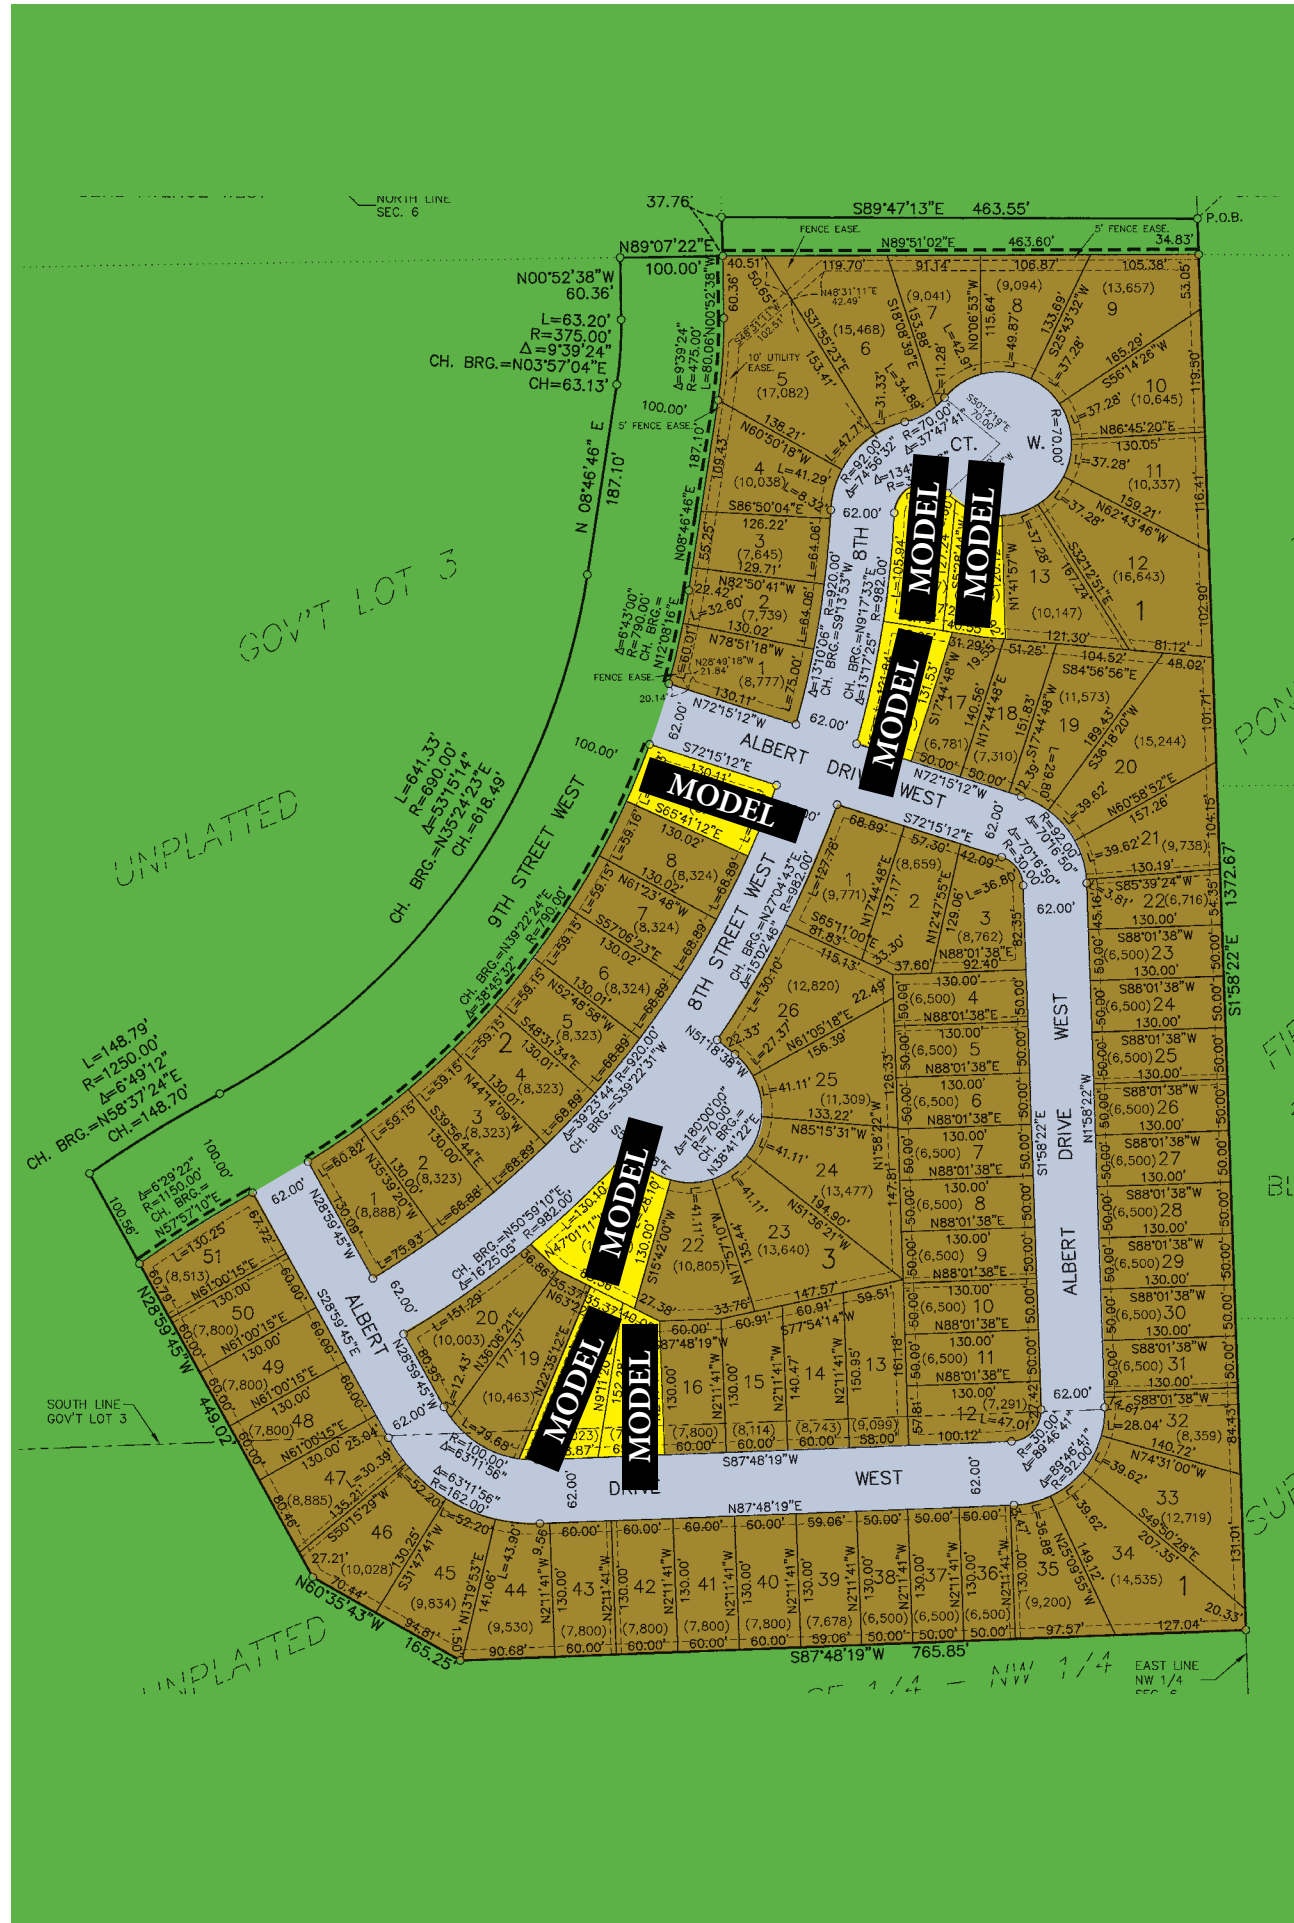

The Wilds

7th Addition

LOT 14	BLK 1	5257 8 CT W SARAH 2.5 EU MODEL	STARTING AT \$299,900	LOT 17	BLK 3	806 ALBERT DR LIZZIE 3.0 3BD MODEL	STARTING AT \$299,900
LOT 15	BLK 1	5261 8 CT W MARIA 2.5 EU MODEL	STARTING AT \$275,900	LOT 18	BLK 3	810 ALBERT DR MARIA 3.0 EU MODEL	STARTING AT \$289,900
LOT 16	BLK 1	701 ALBERT DR LIZZIE 3.0 3BD MODEL	STARTING AT \$289,900	LOT 21	BLK 3	5335 8 ST S SARAH 3.0 EU MODEL	STARTING AT \$329,900
LOT 9	BLK 2	5310 8 ST S NEW 3 LEVEL MODEL	PRICE COMING SOON!				