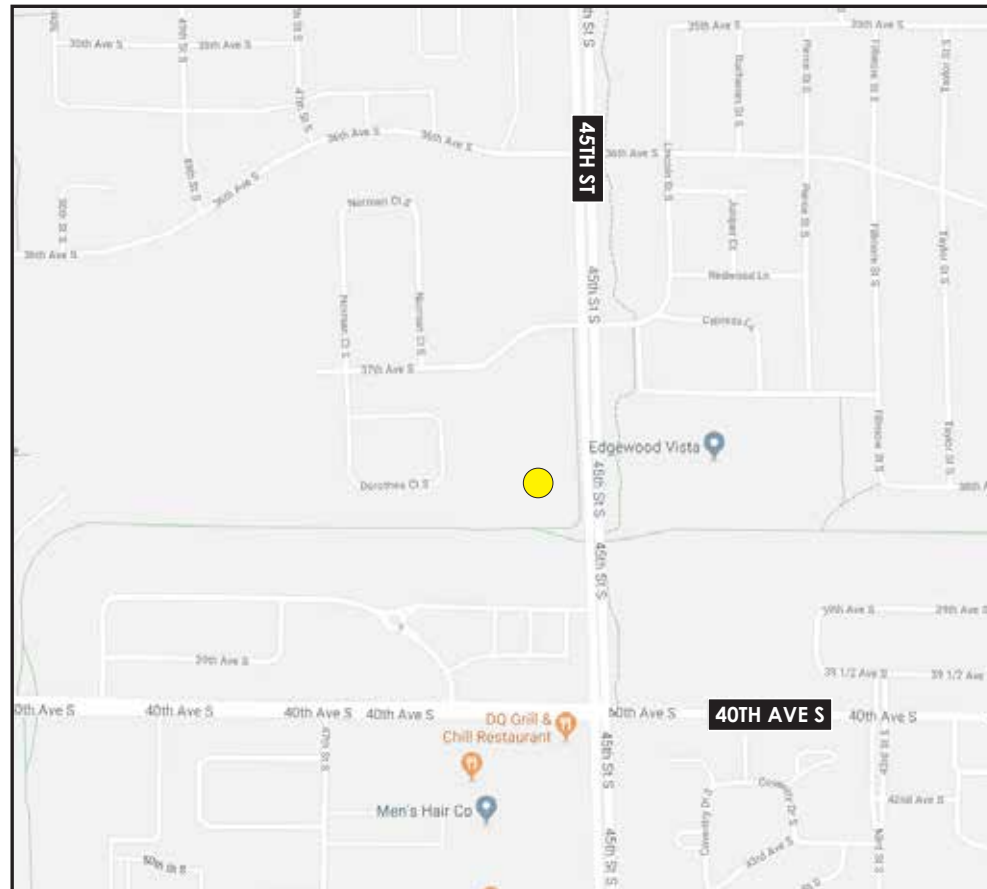

# Valley View

5th Addition

LOT 2	BLK 1	5422 37 AVE S	\$64,900
LOT 3	BLK 1	5432 37 AVE S	\$64,900

701 205-4979  
 5522 36<sup>th</sup> Street South  
 Fargo, North Dakota 58104  
[www.dabberthomes.com](http://www.dabberthomes.com)