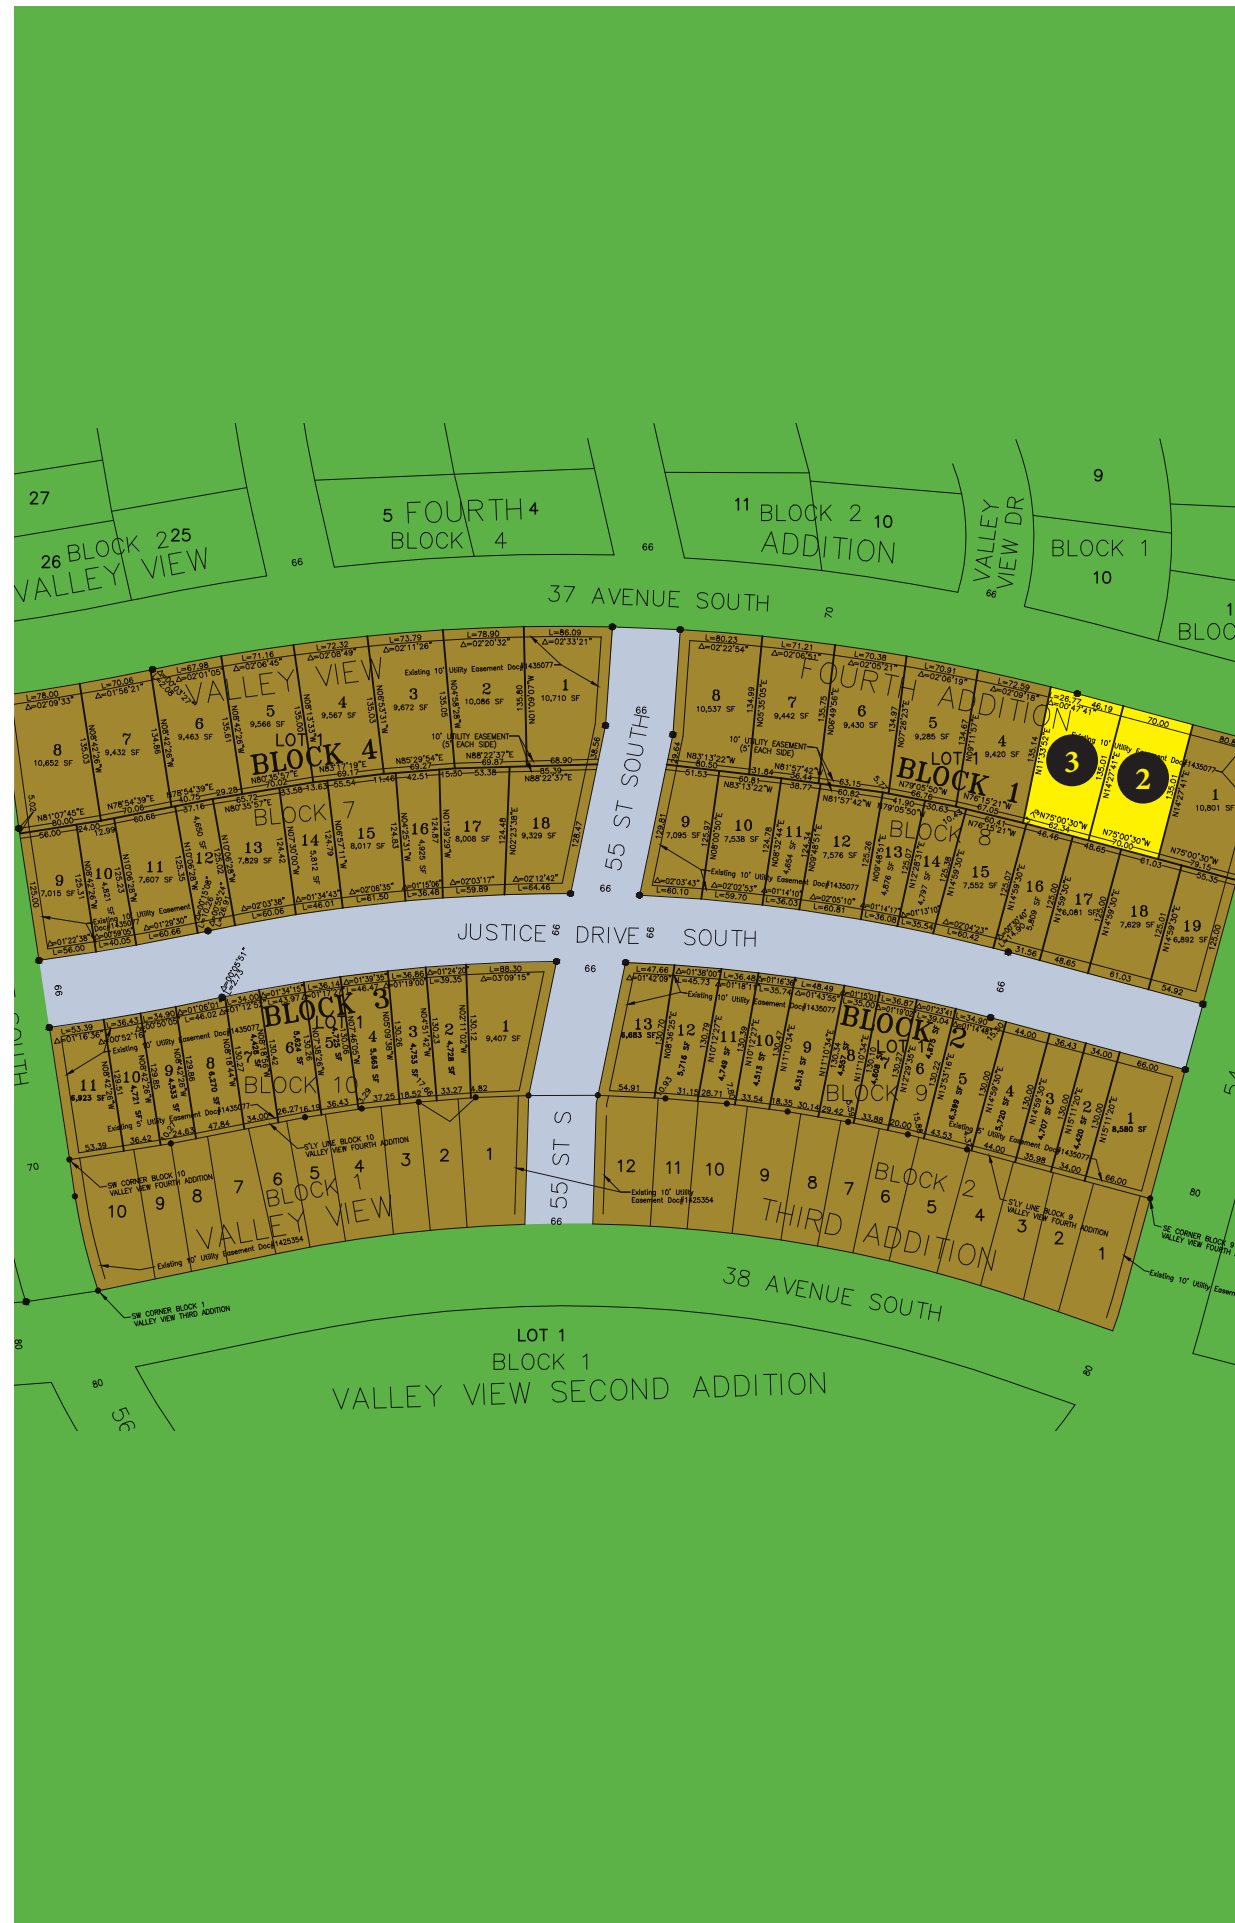

# Valley View

5th Addition

LOT 2	BLK 1	5422 37 AVE S	\$64,900
LOT 3	BLK 1	5432 37 AVE S	\$64,900

701 205-4979  
 5522 36<sup>th</sup> Street South  
 Fargo, North Dakota 58104  
[www.dabberthomes.com](http://www.dabberthomes.com)