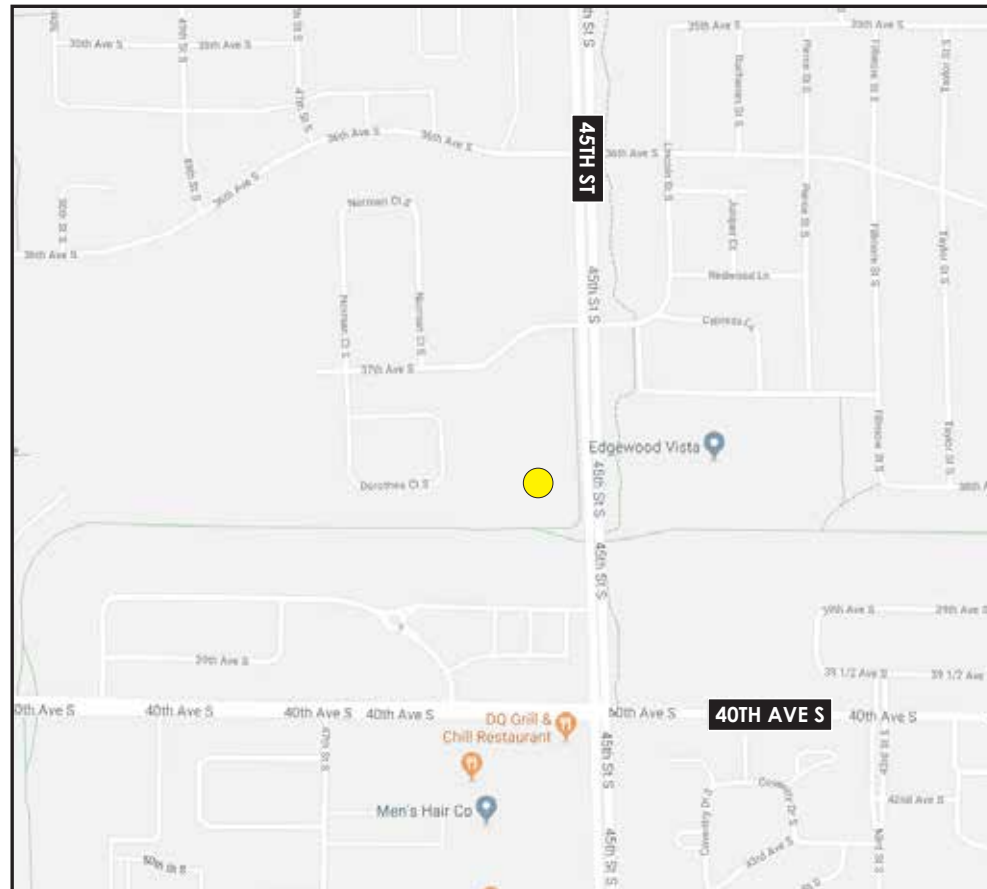

Valley View

5th Addition

LOT 2	BLK 1	5422 37 AVE S	\$64,900
LOT 3	BLK 1	5432 37 AVE S	\$64,900

701 205-4979
 5522 36th Street South
 Fargo, North Dakota 58104
www.dabberthomes.com

UNDER CONSTRUCTION

RESERVED