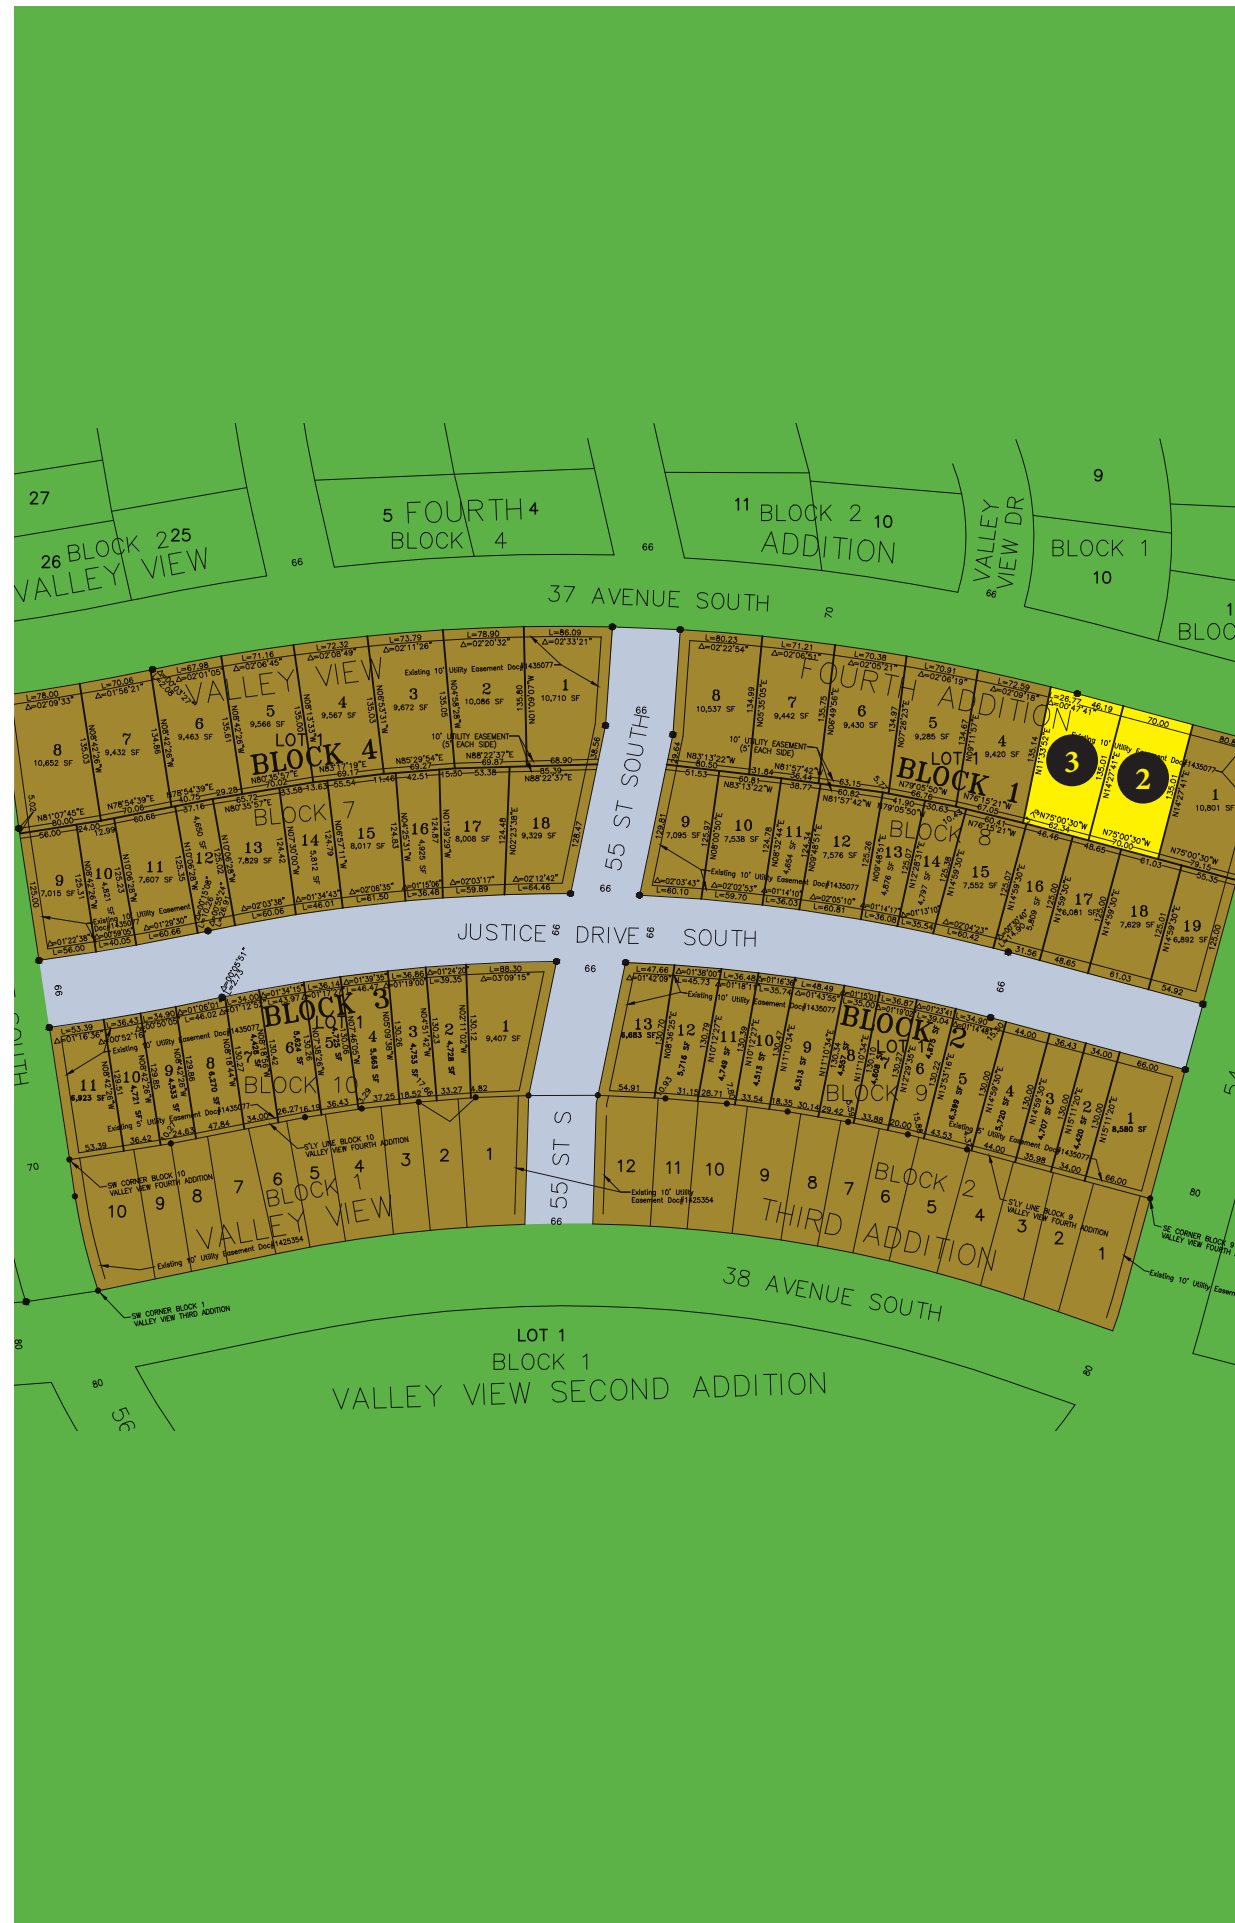

Valley View

5th Addition

LOT 2	BLK 1	5422 37 AVE S	\$64,900
LOT 3	BLK 1	5432 37 AVE S	\$64,900

701 205-4979
 5522 36th Street South
 Fargo, North Dakota 58104
www.dabberthomes.com

UNDER CONSTRUCTION

RESERVED

MODEL HOME STARTED

Prices Subject to Change