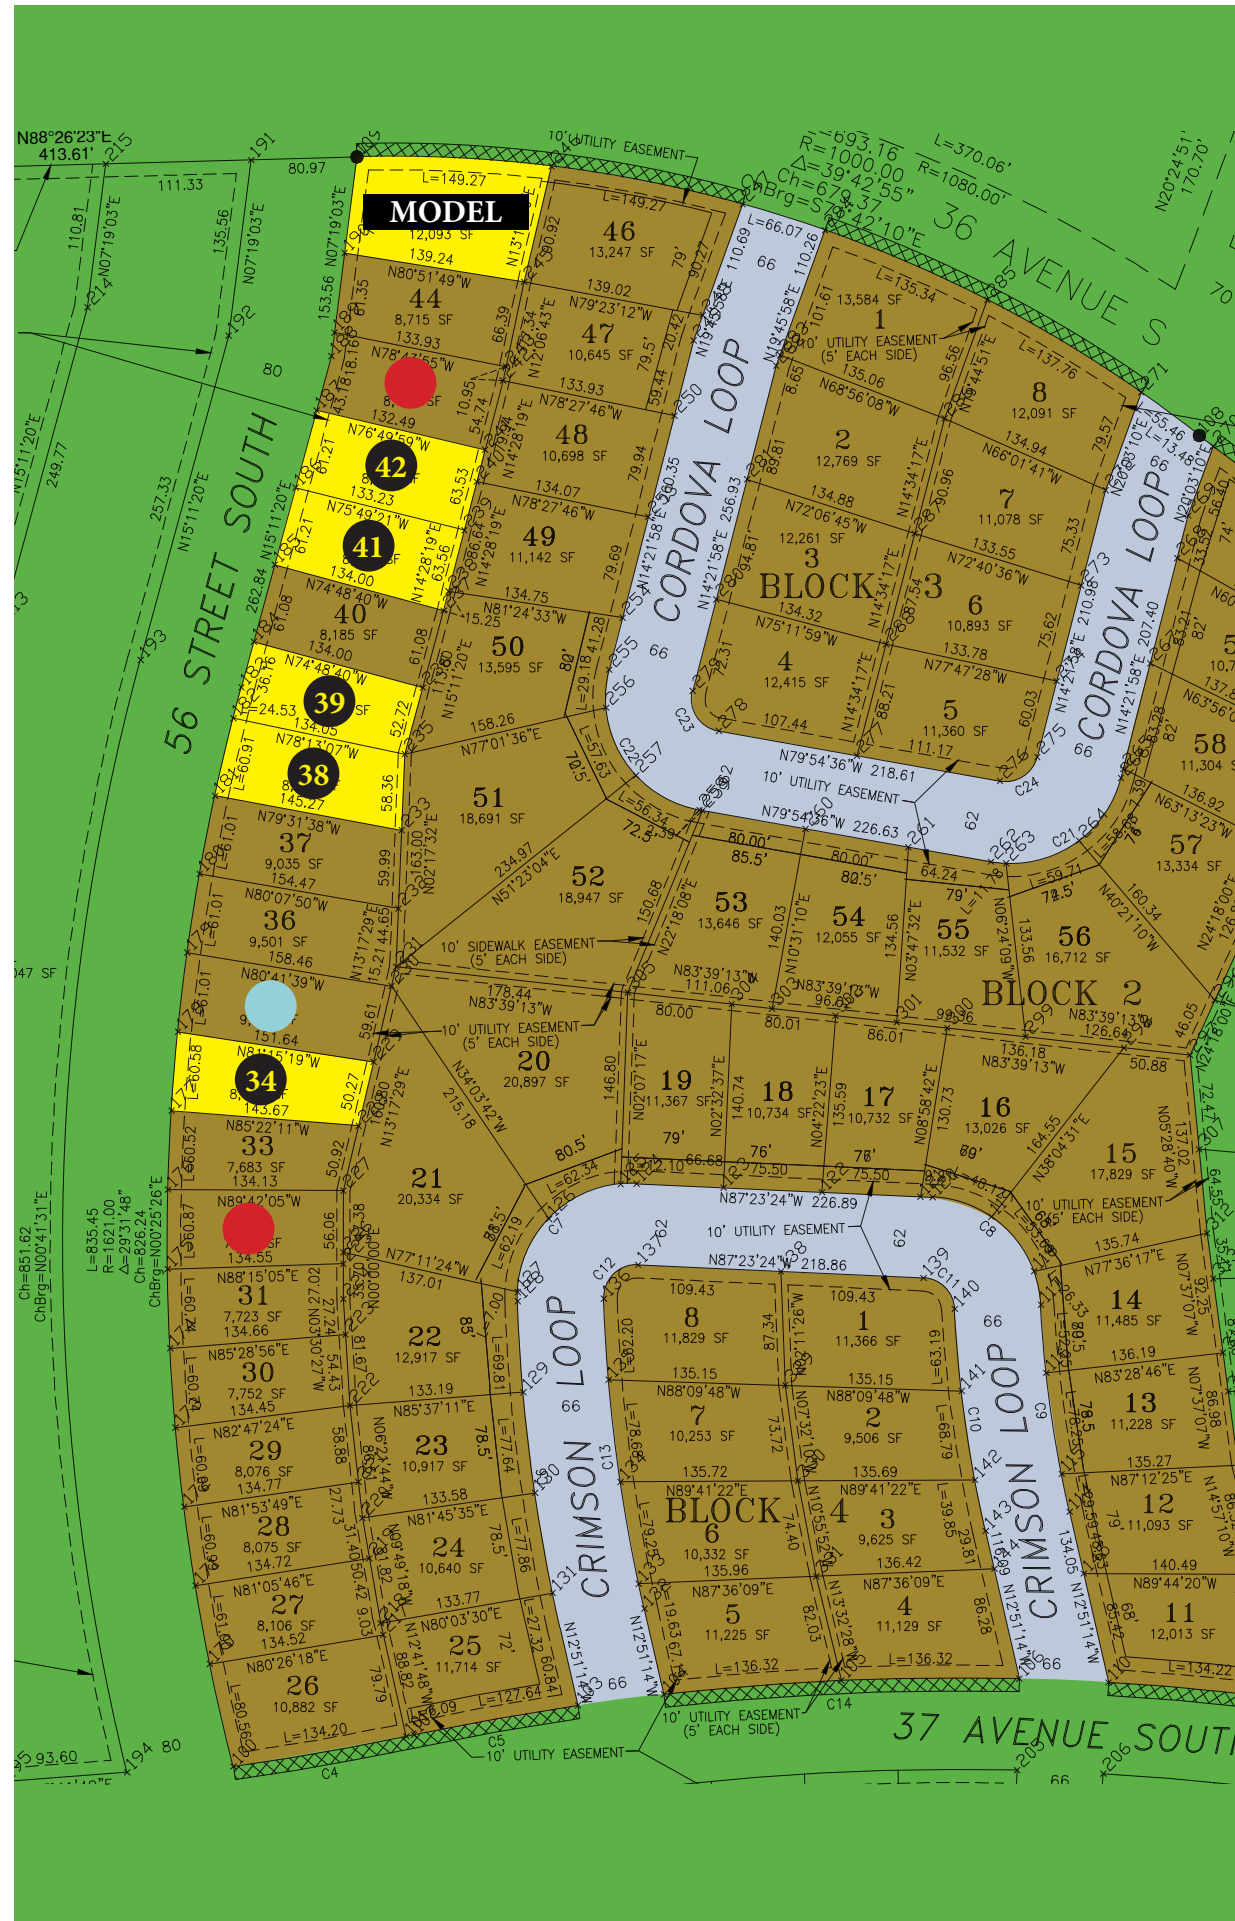

# Valley View

4th Addition

LOT 45	BLK 2	3602 56 ST S	STARTING AT	LOT 38	BLK 2	3636 56 ST S	\$46,900
		MAGGIE 3.0 MODEL	\$339,900				
		FULLY FINISHED					
LOT 43	BLK 2	3612 56 ST S	UNDER	LOT 35	BLK 2	3650 56 ST S	RESERVED
			CONSTRUCTION				
LOT 42	BLK 2	3616 56 ST S	\$43,900	LOT 34	BLK 2	3654 56 ST S	\$45,900
LOT 41	BLK 2	3622 56 ST S	\$43,900	LOT 31	BLK 2	3670 56 ST S	SOLD
LOT 39	BLK 2	3630 56 ST S	\$43,900				