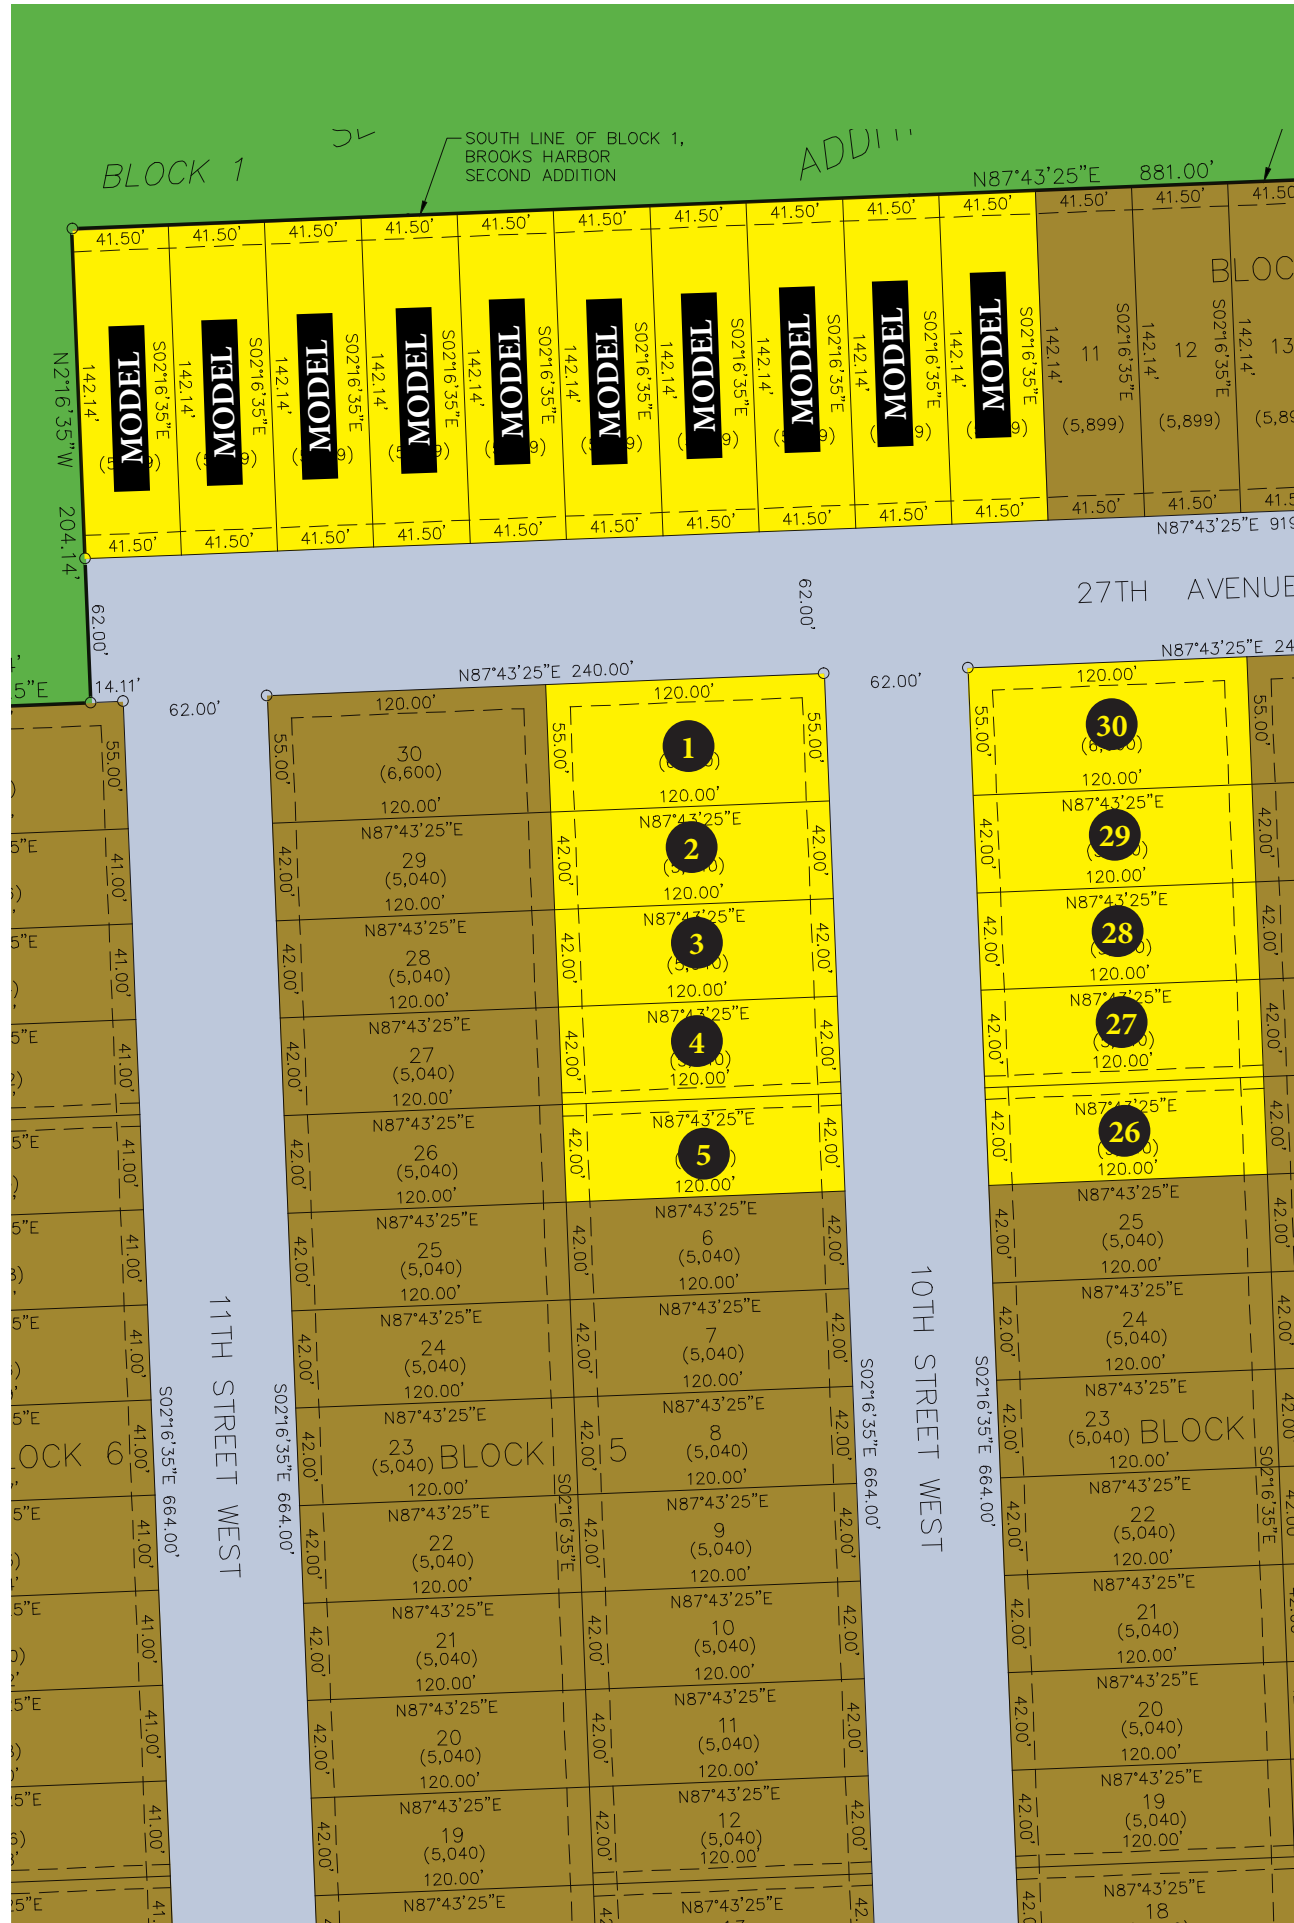

Eaglewood

5th Addition

LOT 1	BLK 1	1034 27 AVE W	STARTING AT \$274,900	LOT 26	BLK 4	2721 10 ST W	\$40,900
LOT 2	BLK 1	1030 27 AVE W	STARTING AT \$274,900	LOT 27	BLK 4	2717 10 ST W	\$40,900
LOT 3	BLK 1	1026 27 AVE W	STARTING AT \$279,900	LOT 28	BLK 4	2713 10 ST W	\$40,900
LOT 4	BLK 1	1022 27 AVE W	STARTING AT \$289,900	LOT 29	BLK 4	2709 10 ST W	\$40,900
LOT 5	BLK 1	1018 27 AVE W	STARTING AT \$289,900	LOT 30	BLK 4	2705 10 ST W	\$41,900
LOT 6	BLK 1	1014 27 AVE W	STARTING AT \$279,900	LOT 1	BLK 5	2706 10 ST W	\$41,900
LOT 7	BLK 1	1010 27 AVE W	STARTING AT \$279,900	LOT 2	BLK 5	2710 10 ST W	\$40,900
LOT 8	BLK 1	976 27 AVE W	STARTING AT \$286,900	LOT 3	BLK 5	2714 10 ST W	\$40,900
LOT 9	BLK 1	972 27 AVE W	STARTING AT \$286,900	LOT 4	BLK 5	2718 10 ST W	\$40,900
LOT 10	BLK 1	968 27 AVE W	STARTING AT \$274,900	LOT 5	BLK 5	2722 10 ST W	\$40,900