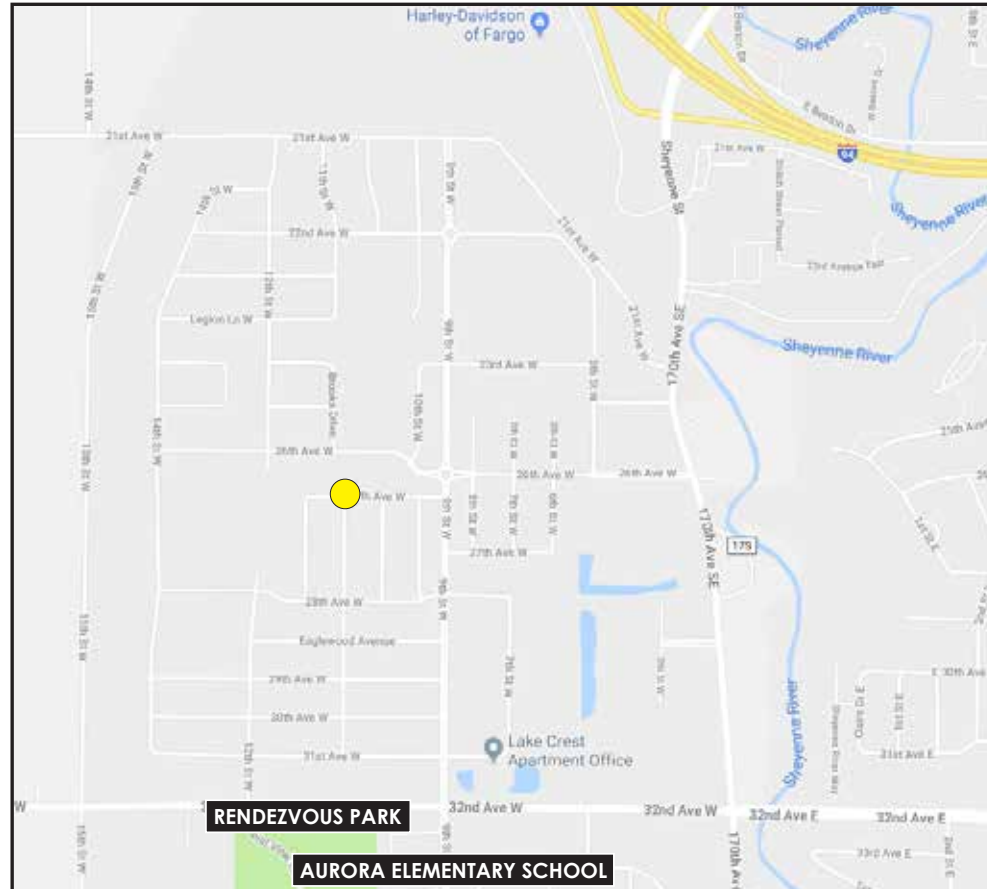

Eaglewood

5th Addition

LOT 1	BLK 1	1034 27 AVE W	STARTING AT \$274,900	LOT 26	BLK 4	2721 10 ST W	\$40,900
LOT 2	BLK 1	1030 27 AVE W	STARTING AT \$274,900	LOT 27	BLK 4	2717 10 ST W	\$40,900
LOT 3	BLK 1	1026 27 AVE W	STARTING AT \$279,900	LOT 28	BLK 4	2713 10 ST W	\$40,900
LOT 4	BLK 1	1022 27 AVE W	STARTING AT \$289,900	LOT 29	BLK 4	2709 10 ST W	\$40,900
LOT 5	BLK 1	1018 27 AVE W	STARTING AT \$289,900	LOT 30	BLK 4	2705 10 ST W	\$41,900
LOT 6	BLK 1	1014 27 AVE W	STARTING AT \$279,900	LOT 1	BLK 5	2706 10 ST W	\$41,900
LOT 7	BLK 1	1010 27 AVE W	STARTING AT \$279,900	LOT 2	BLK 5	2710 10 ST W	\$40,900
LOT 8	BLK 1	976 27 AVE W	STARTING AT \$286,900	LOT 3	BLK 5	2714 10 ST W	\$40,900
LOT 9	BLK 1	972 27 AVE W	STARTING AT \$286,900	LOT 4	BLK 5	2718 10 ST W	\$40,900
LOT 10	BLK 1	968 27 AVE W	STARTING AT \$274,900	LOT 5	BLK 5	2722 10 ST W	\$40,900