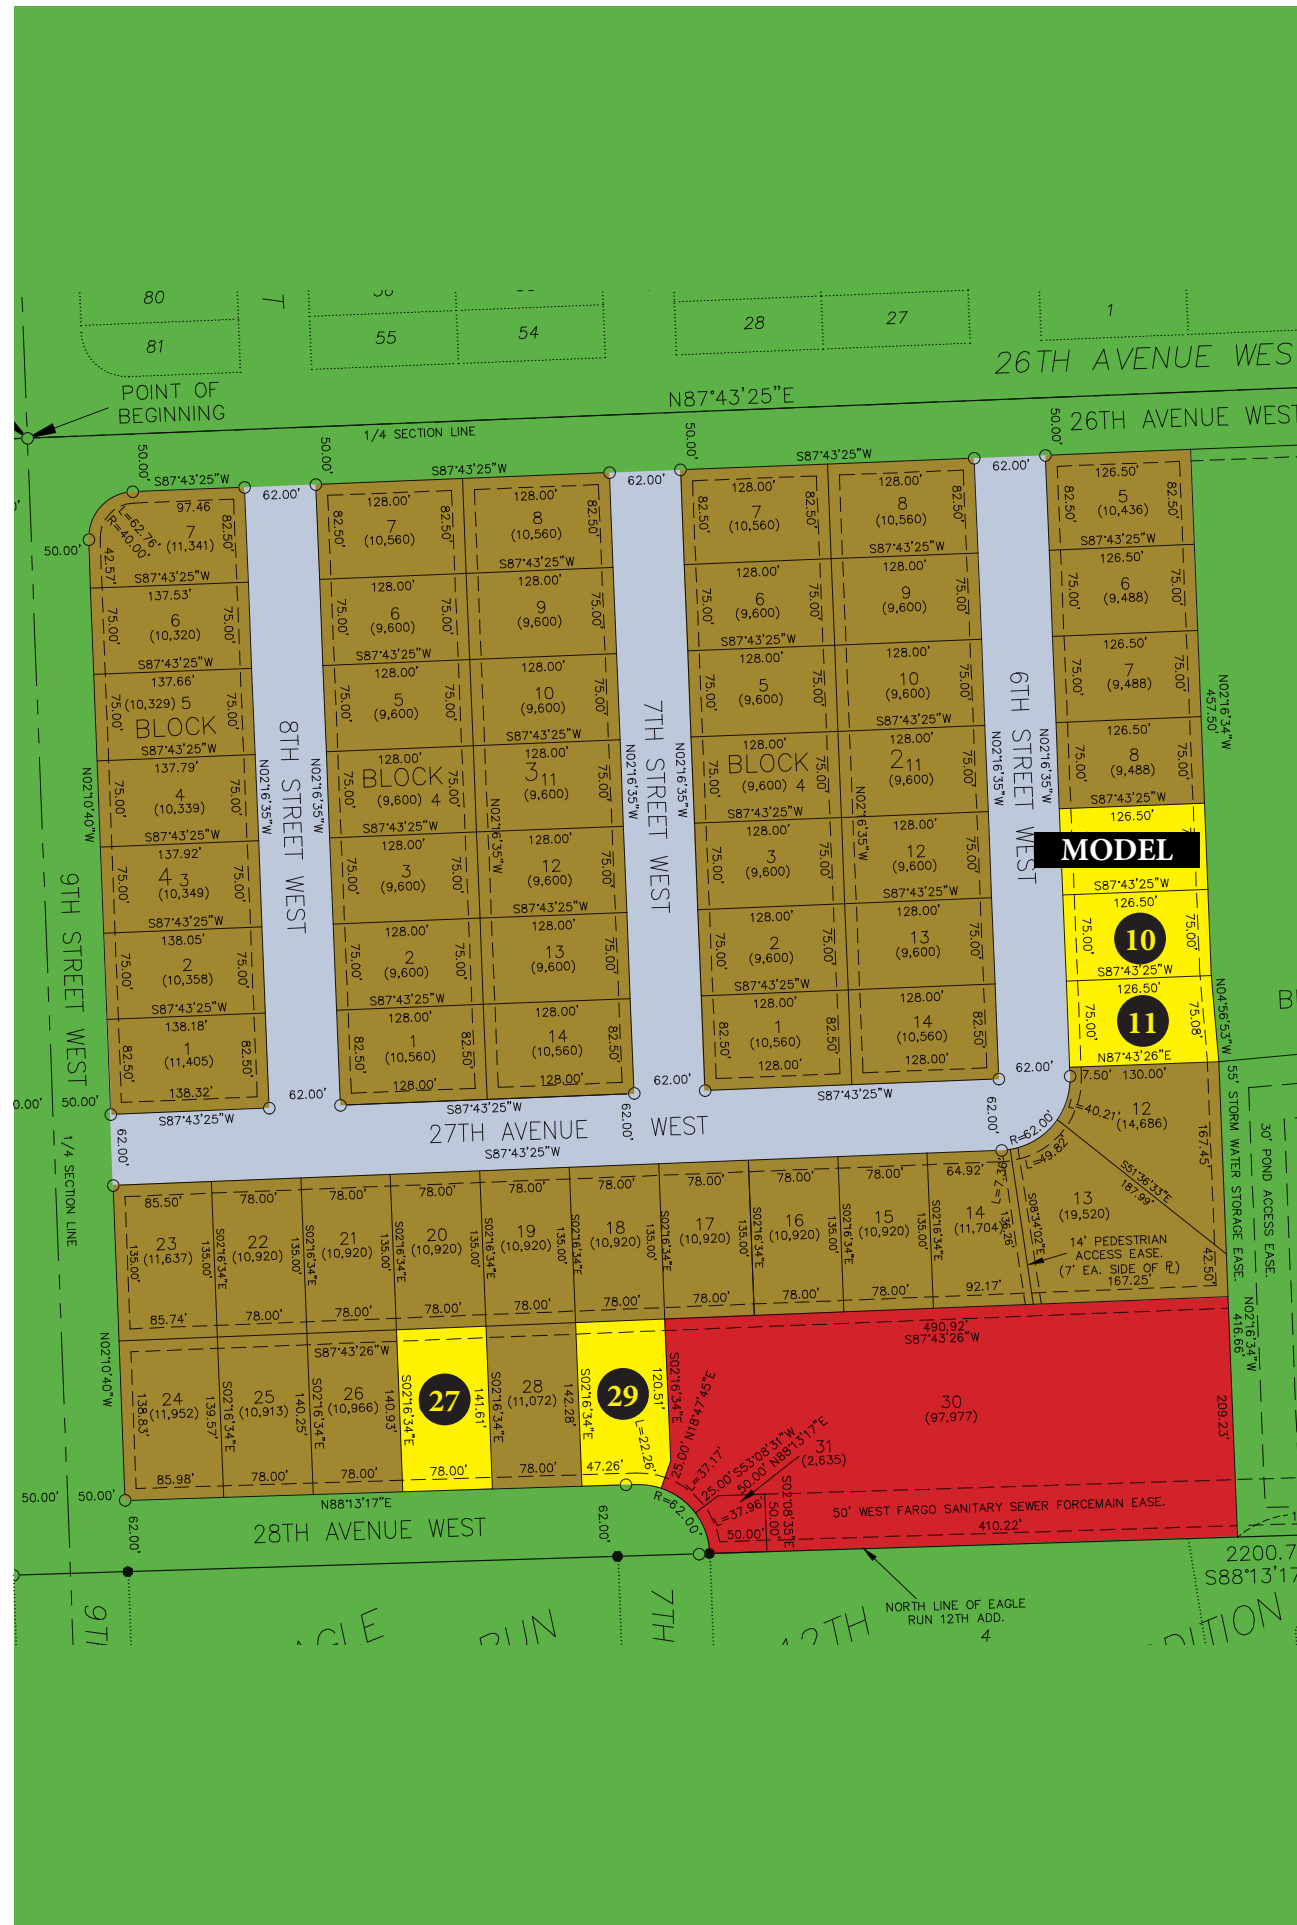

# Eaglewood

2nd Addition

LOT 9	BLK 1	2625 6 ST W	STARTING AT SARAH 3.0 EU MODEL	\$325,900
LOT 10	BLK 1	2631 6 ST W		\$58,900
LOT 11	BLK 1	2637 6 ST W		\$58,900
LOT 27	BLK 1	718 28 AVE W		\$64,900
LOT 29	BLK 1	706 28 AVE W		\$66,900