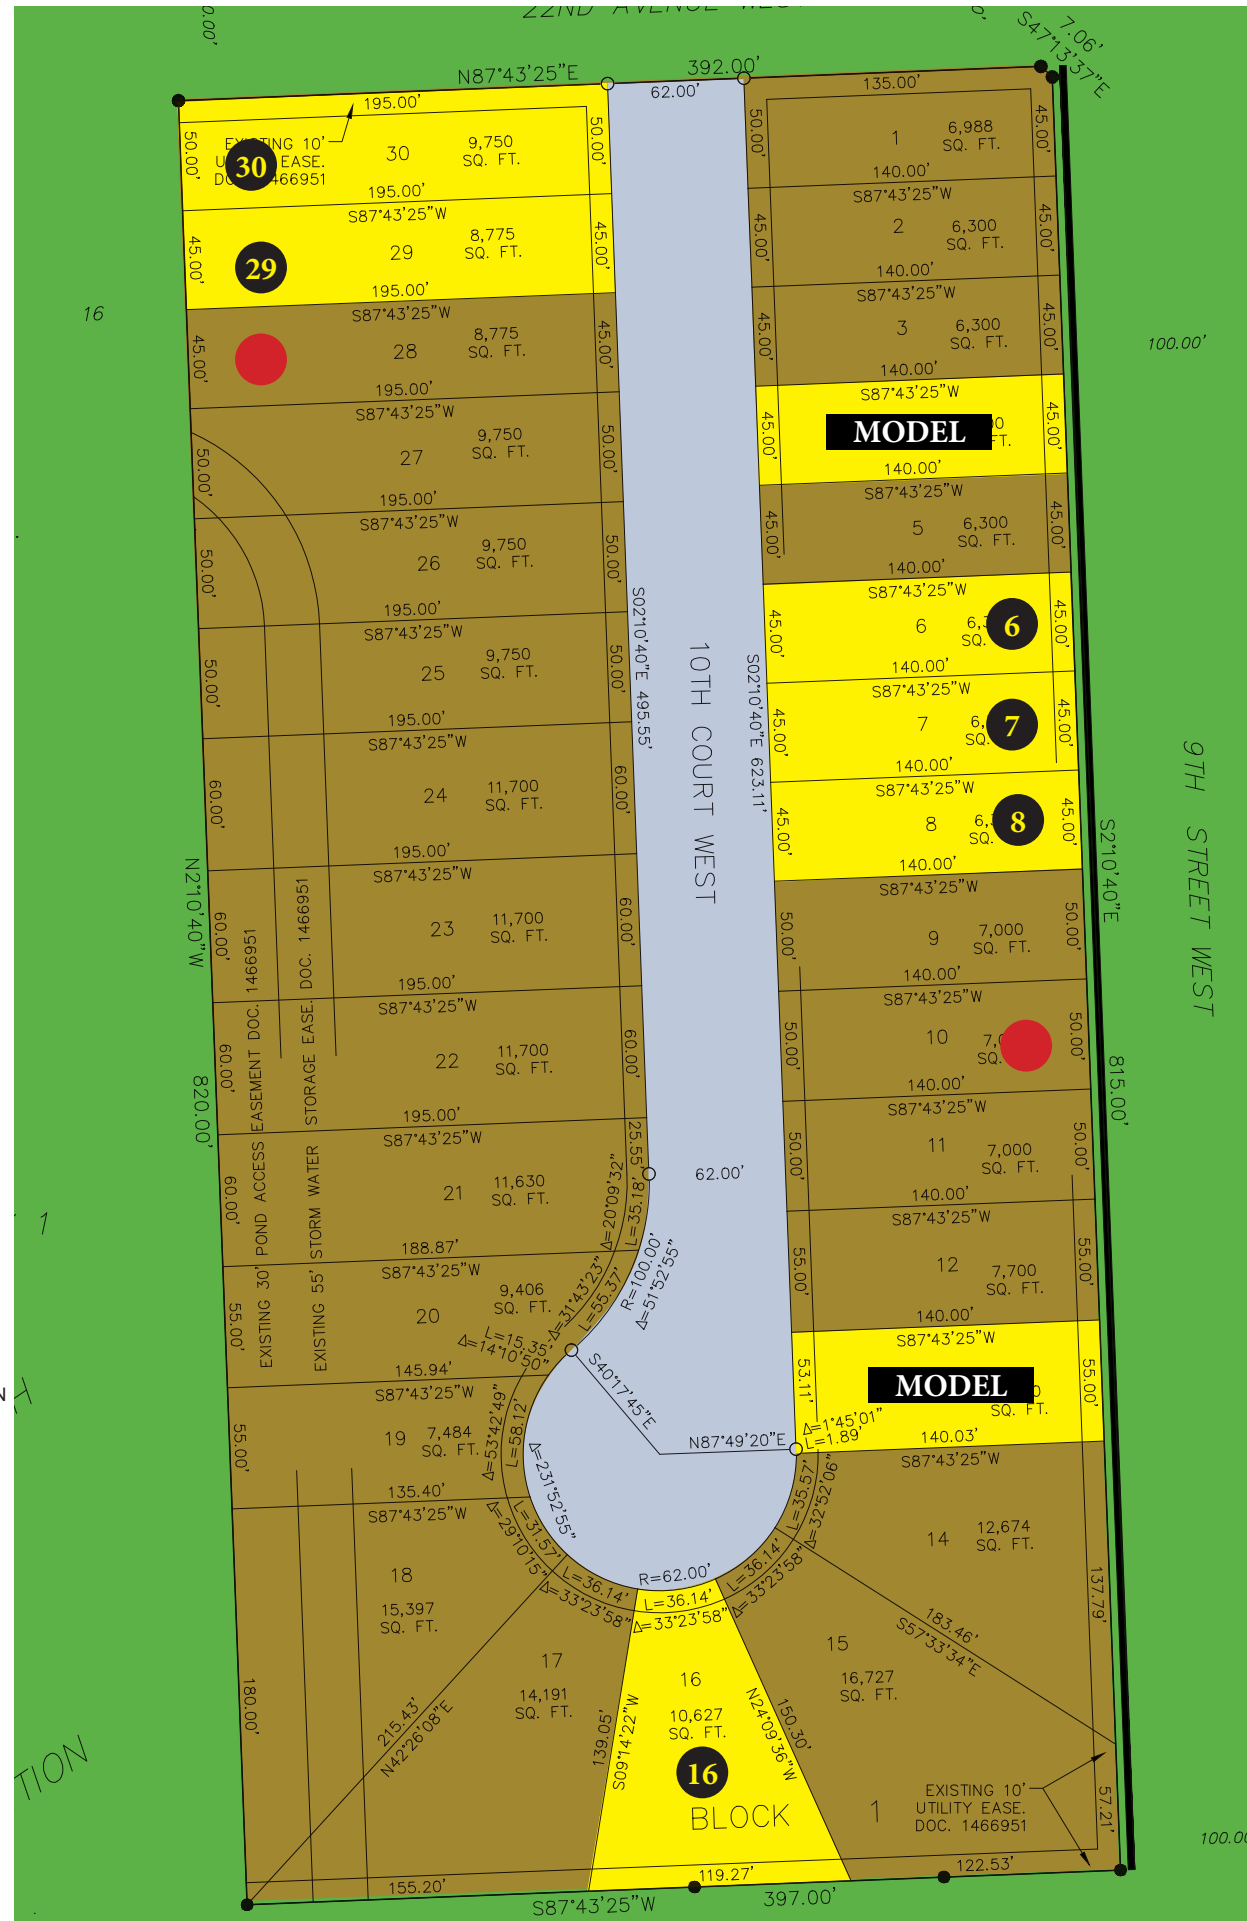

# Brooks Harbor

8th Addition

LOT 4	BLK 1	2215 10 COURT W	STARTING AT MARIA 2.5 MODEL	\$279,900	LOT 13	BLK 1	2251 10 COURT W	STARTING AT SARAH 3.0 EU MODEL	\$319,900
LOT 6	BLK 1	2223 10 COURT W		\$45,900	LOT 16	BLK 1	2263 10 COURT W		\$60,900
LOT 7	BLK 1	2227 10 COURT W		\$45,900	LOT 28	BLK 1	2212 10 COURT W	UNDER CONSTRUCTION	
LOT 8	BLK 1	2231 10 COURT W		\$45,900	LOT 29	BLK 1	2208 10 COURT W		\$50,900
LOT 10	BLK 1	2239 10 COURT W	UNDER CONSTRUCTION		LOT 30	BLK 1	2204 10 COURT W		\$47,900