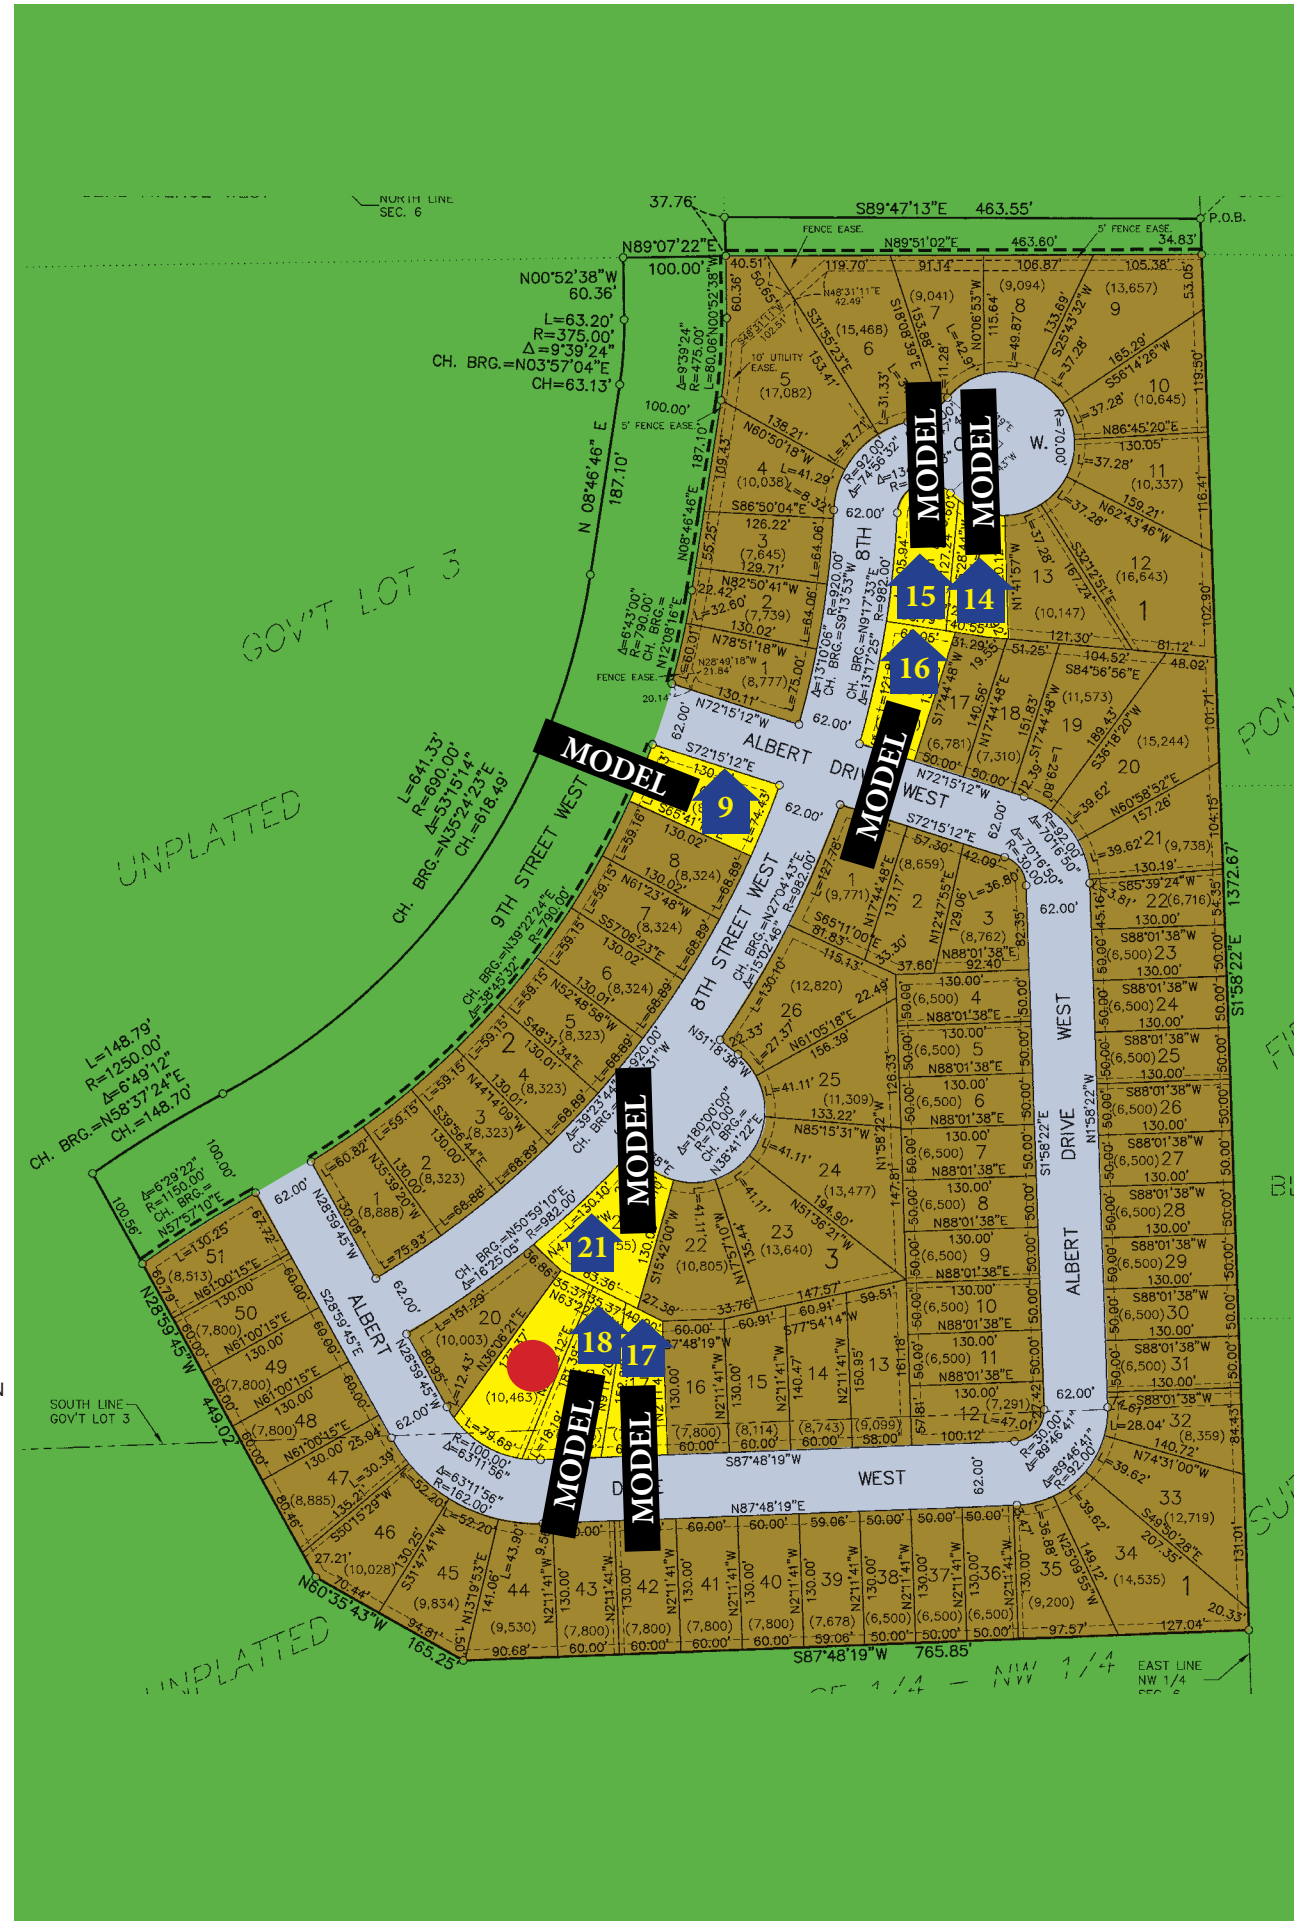

The Wilds

7th Addition

LOT 14	BLK 1	5257 8 CT W	STARTING AT	LOT 17	BLK 3	806 ALBERT DR	STARTING AT
		SARAH 2.5 EU MODEL	\$299,900			LIZZIE 3.0 3BD MODEL	\$299,900
LOT 15	BLK 1	5261 8 CT W	STARTING AT	LOT 18	BLK 3	810 ALBERT DR	STARTING AT
		MARIA 2.5 EU MODEL	\$275,900			MARIA 3.0 EU MODEL	\$289,900
LOT 16	BLK 1	701 ALBERT DR	STARTING AT	LOT 19	BLK 3	818 ALBERT DR	UNDER
		LIZZIE 3.0 3BD MODEL	\$299,900			LIZZIE 3.0 MODEL	CONSTRUCTION
LOT 9	BLK 2	5310 8 ST S	STARTING AT	LOT 21	BLK 3	5335 8 ST S	STARTING AT
		NEW 3 LEVEL MODEL	\$282,900			SARAH 3.0 EU MODEL	\$329,900

Available Lots

Prices Subject to Change