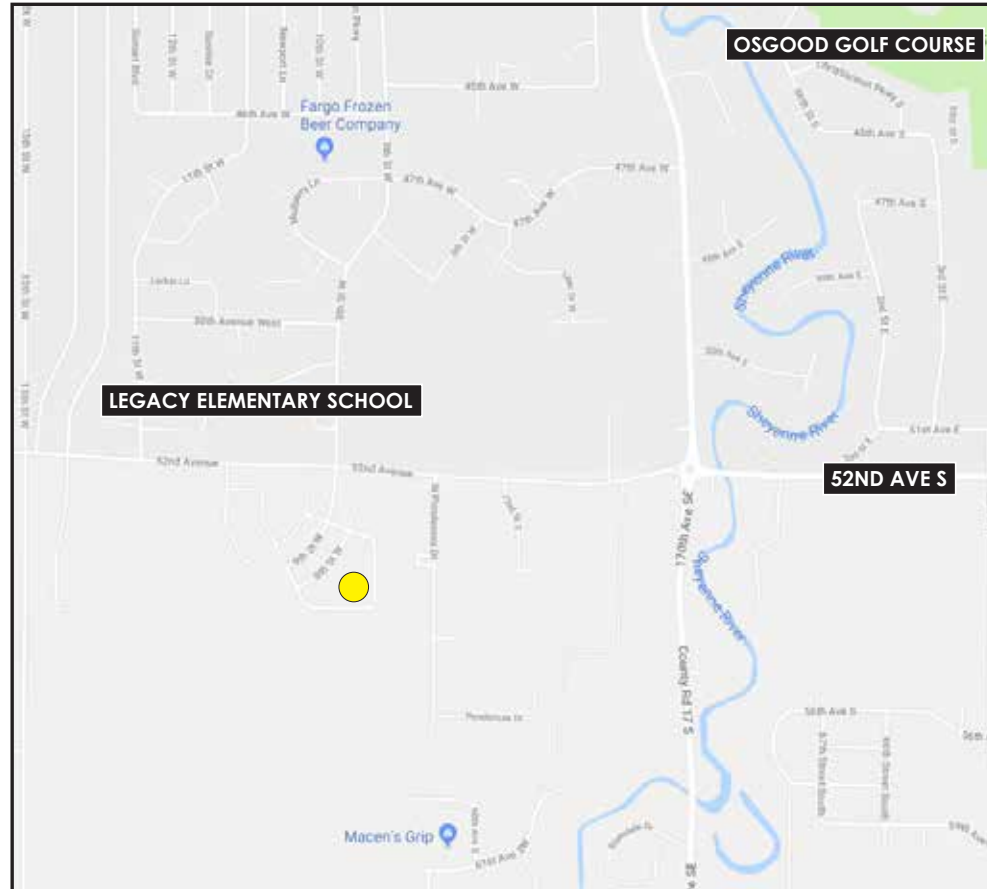

The Wilds

7th Addition

LOT 14	BLK 1	5257 8 CT W	STARTING AT	LOT 17	BLK 3	806 ALBERT DR	STARTING AT
		SARAH 2.5 EU MODEL	\$299,900			LIZZIE 3.0 3BD MODEL	\$299,900
LOT 15	BLK 1	5261 8 CT W	STARTING AT	LOT 18	BLK 3	810 ALBERT DR	STARTING AT
		MARIA 2.5 EU MODEL	\$275,900			MARIA 3.0 EU MODEL	\$289,900
LOT 16	BLK 1	701 ALBERT DR	STARTING AT	LOT 19	BLK 3	818 ALBERT DR	UNDER
		LIZZIE 3.0 3BD MODEL	\$299,900			LIZZIE 3.0 MODEL	CONSTRUCTION
LOT 9	BLK 2	5310 8 ST S	STARTING AT	LOT 21	BLK 3	5335 8 ST S	STARTING AT
		NEW 3 LEVEL MODEL	\$282,900			SARAH 3.0 EU MODEL	\$329,900