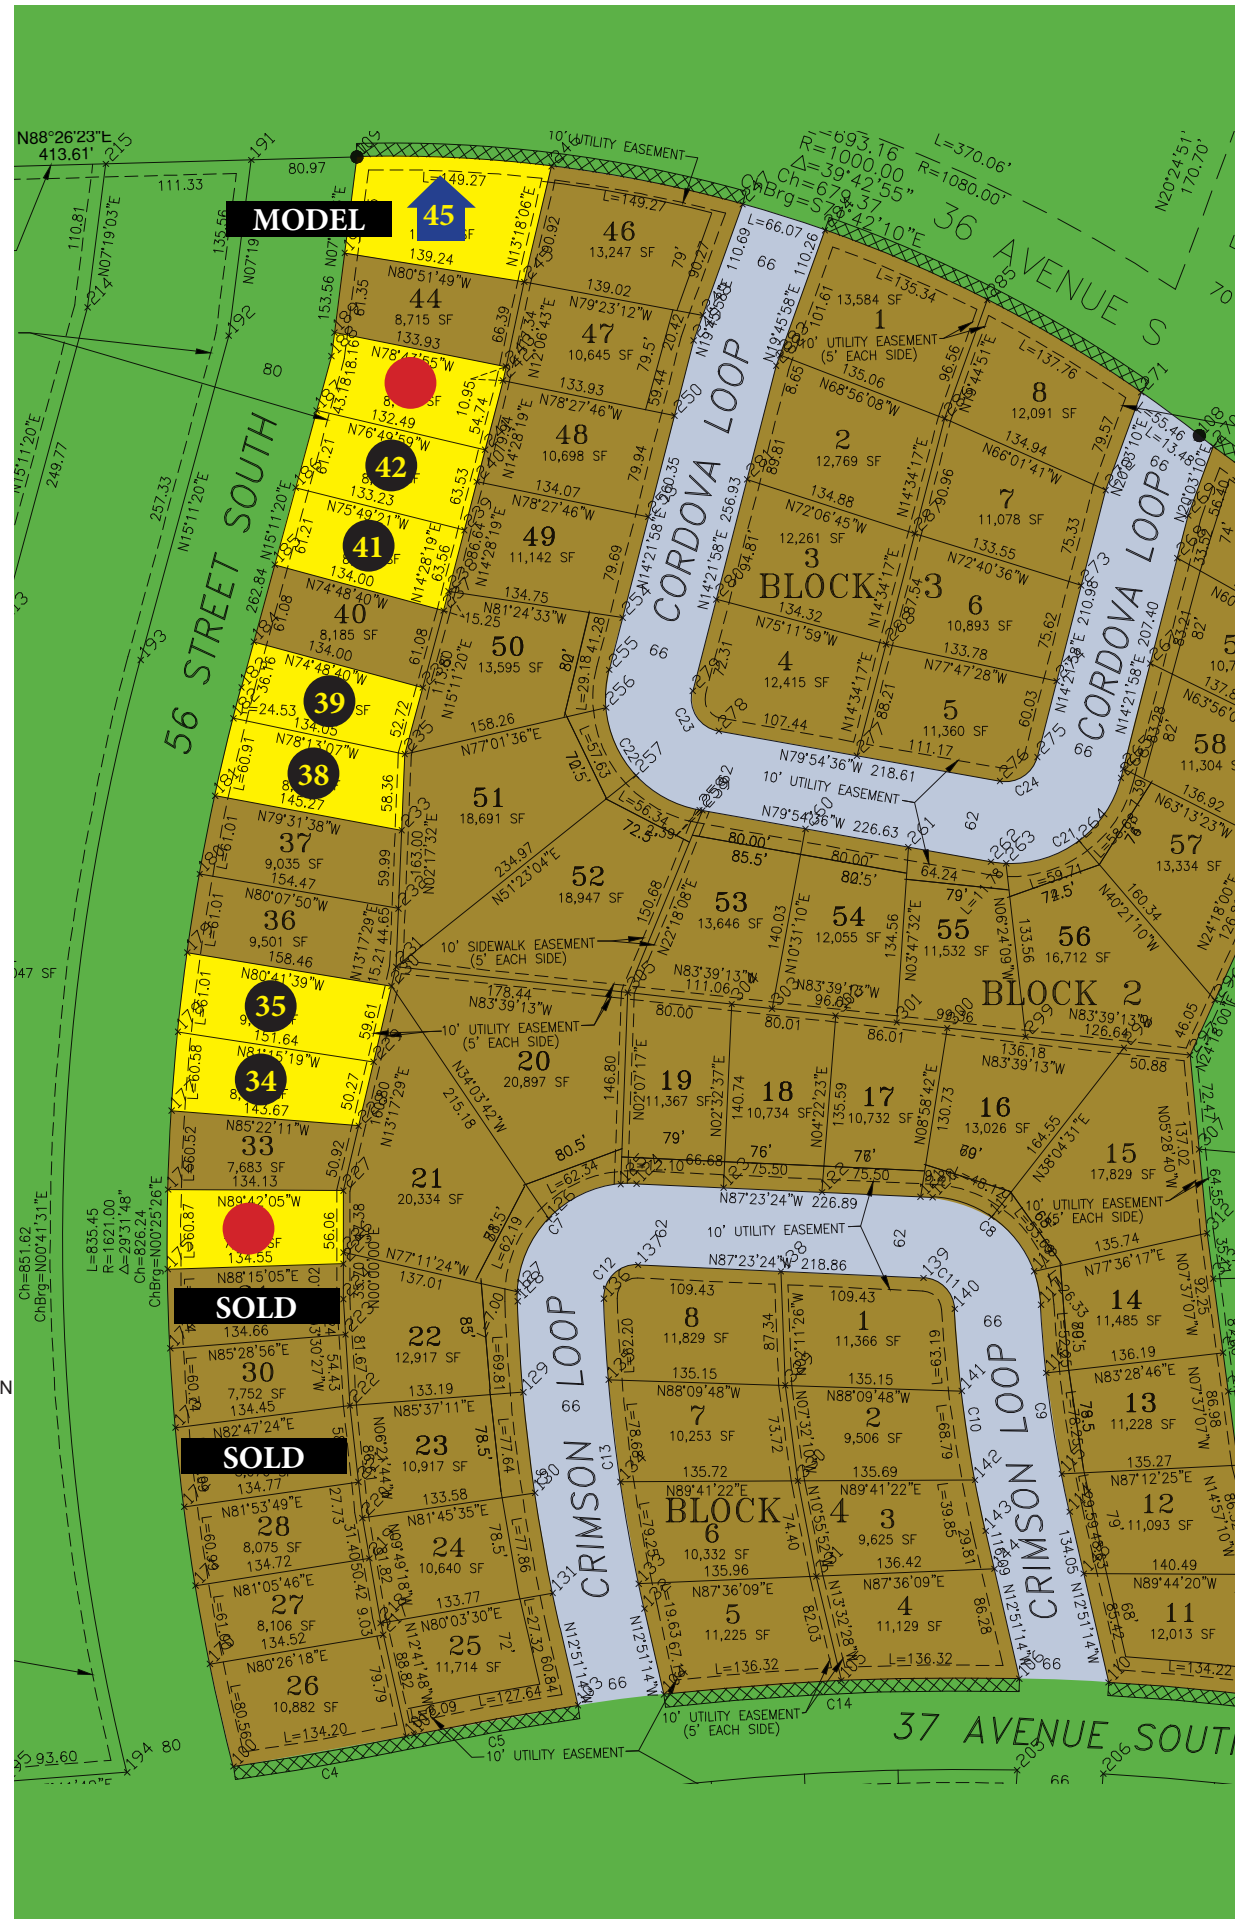

# Valley View

4th Addition

LOT 45	BLK 2	3602 56 ST S	STARTING AT \$339,900	LOT 35	BLK 2	3650 56 ST S	\$45,900
LOT 43	BLK 2	3612 56 ST S	UNDER CONSTRUCTION	LOT 34	BLK 2	3654 56 ST S	\$45,900
LOT 42	BLK 2	3616 56 ST S	\$43,900	LOT 32	BLK 2	3664 56 ST S	UNDER CONSTRUCTION
LOT 41	BLK 2	3622 56 ST S	\$43,900	LOT 31	BLK 2	3670 56 ST S	SOLD
LOT 39	BLK 2	3630 56 ST S	\$43,900	LOT 29	BLK 2	3680 56 ST S	SOLD
LOT 38	BLK 2	3636 56 ST S	\$46,900				