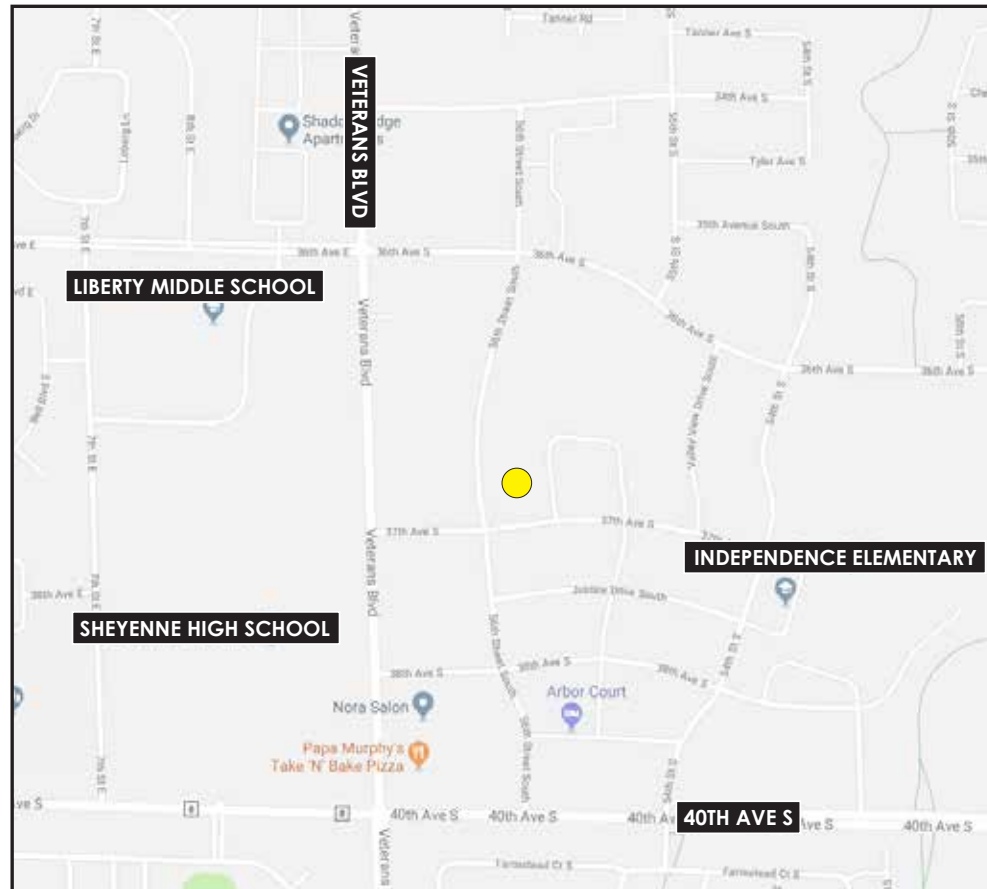

# Valley View

4th Addition

LOT 45	BLK 2	3602 56 ST S	STARTING AT \$339,900	LOT 35	BLK 2	3650 56 ST S	\$45,900
LOT 43	BLK 2	3612 56 ST S	UNDER CONSTRUCTION	LOT 34	BLK 2	3654 56 ST S	\$45,900
LOT 42	BLK 2	3616 56 ST S	\$43,900	LOT 32	BLK 2	3664 56 ST S	UNDER CONSTRUCTION
LOT 41	BLK 2	3622 56 ST S	\$43,900	LOT 31	BLK 2	3670 56 ST S	SOLD
LOT 39	BLK 2	3630 56 ST S	\$43,900	LOT 29	BLK 2	3680 56 ST S	SOLD
LOT 38	BLK 2	3636 56 ST S	\$46,900				