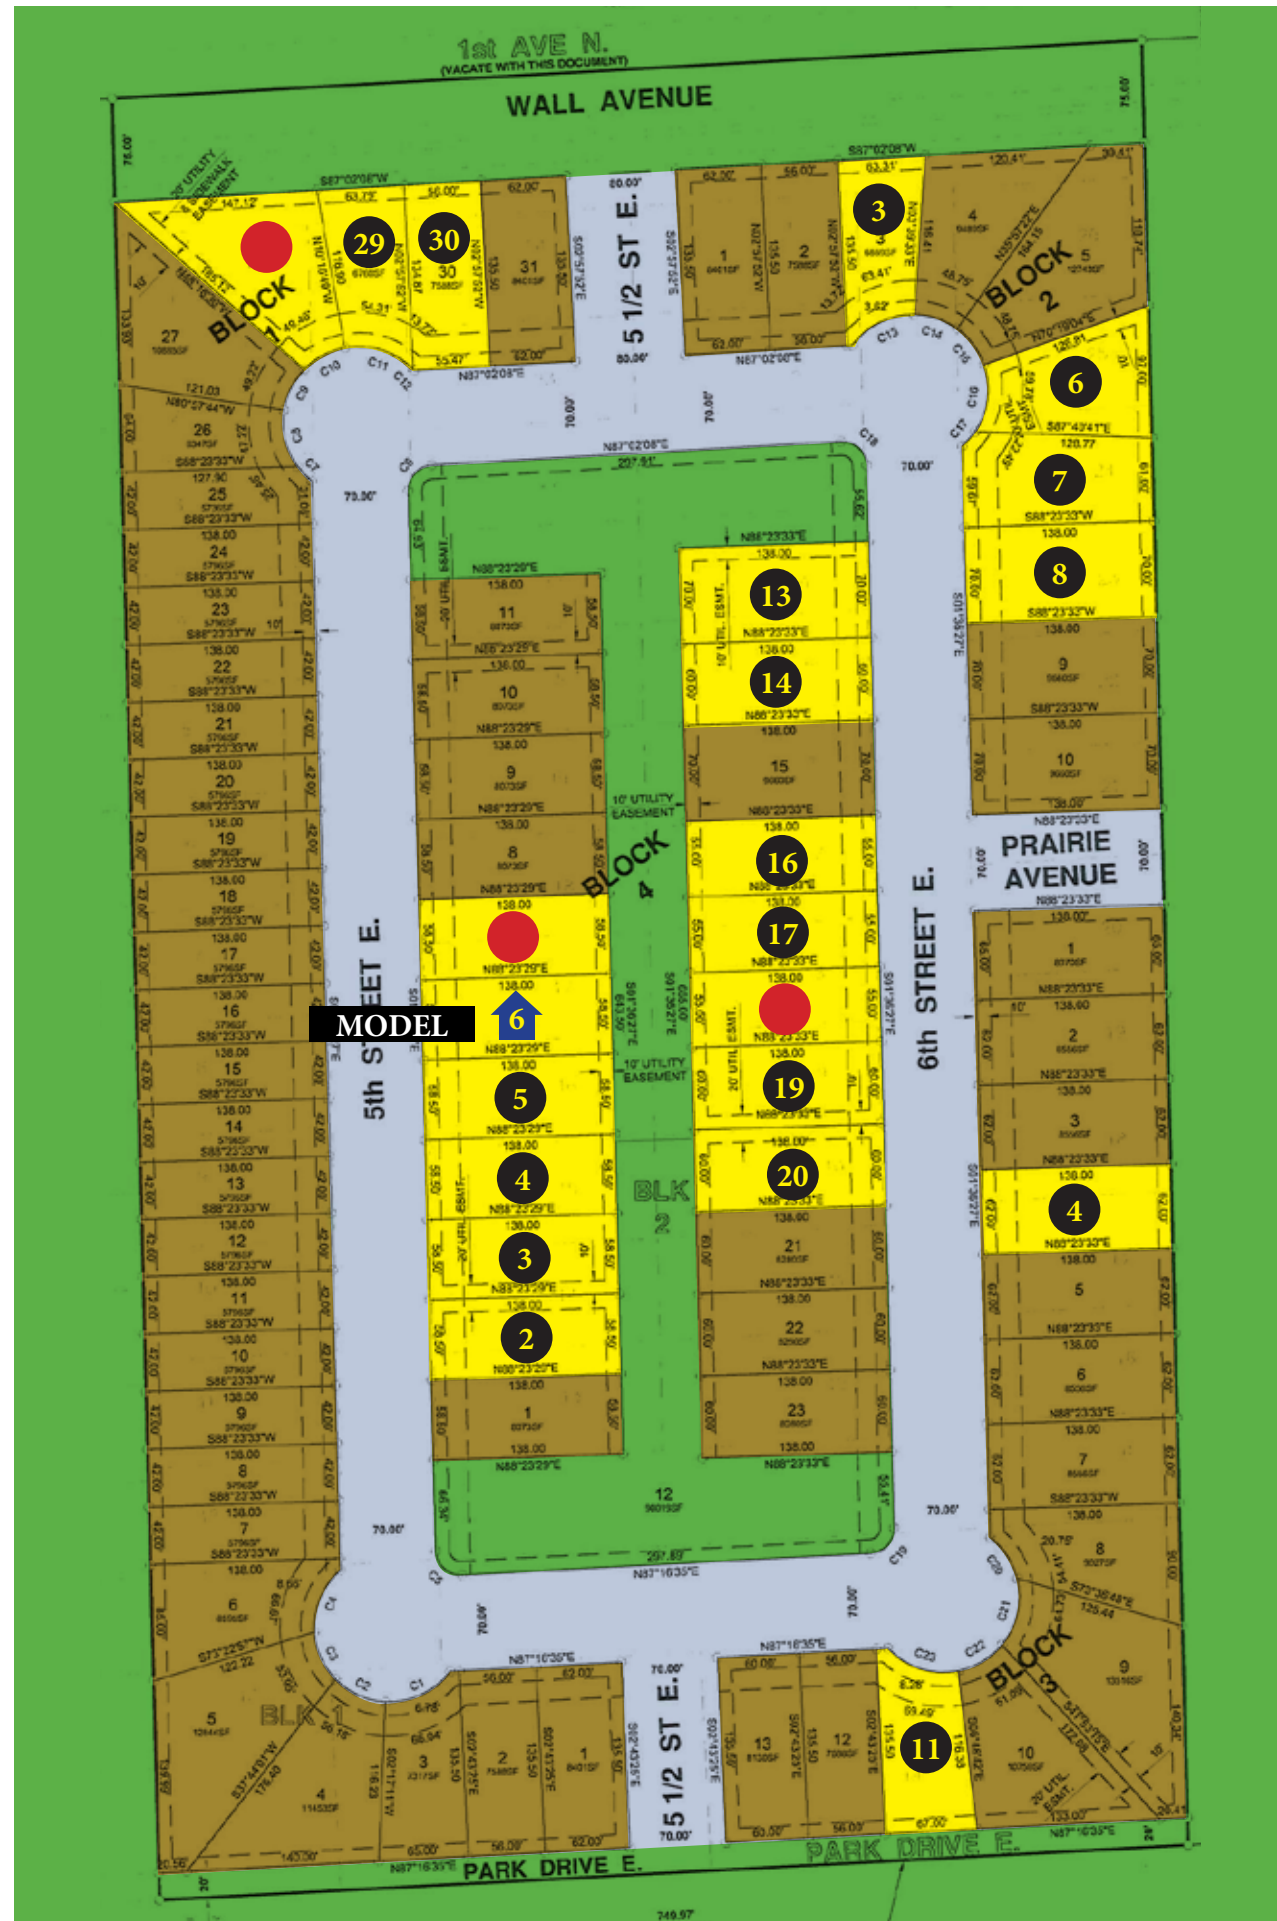

Prairie View

LOT 28	BLK 1	97 5 ST E	UNDER CONSTRUCTION	LOT 6	BLK 4	314 5 ST E	STARTING AT \$279,900
LOT 29	BLK 1	93 5 ST E	\$27,900	LOT 7	BLK 4	310 5 ST E	UNDER CONSTRUCTION
LOT 30	BLK 1	89 5 ST E	\$27,900	LOT 13	BLK 4	207 6 ST E	\$44,900
LOT 3	BLK 2	94 6 ST E	\$27,900	LOT 14	BLK 4	215 6 ST E	\$39,900
LOT 6	BLK 2	108 6 ST E	\$42,900	LOT 16	BLK 4	303 6 ST E	\$29,900
LOT 7	BLK 2	112 6 ST E	\$38,900	LOT 17	BLK 4	311 6 ST E	\$29,900
LOT 8	BLK 2	208 6 ST E	\$38,900	LOT 18	BLK 4	315 6 ST E	UNDER CONSTRUCTION
LOT 4	BLK 3	408 6 ST E	\$29,900	LOT 19	BLK 4	319 6 ST E	\$32,900
LOT 11	BLK 3	614 6 ST E	\$25,900	LOT 20	BLK 4	407 6 ST E	\$32,900
LOT 2	BLK 4	418 5 ST E	\$29,900				
LOT 3	BLK 4	410 5 ST E	\$29,900				
LOT 4	BLK 4	406 5 ST E	\$29,900				
LOT 5	BLK 4	318 5 ST E	\$29,900				