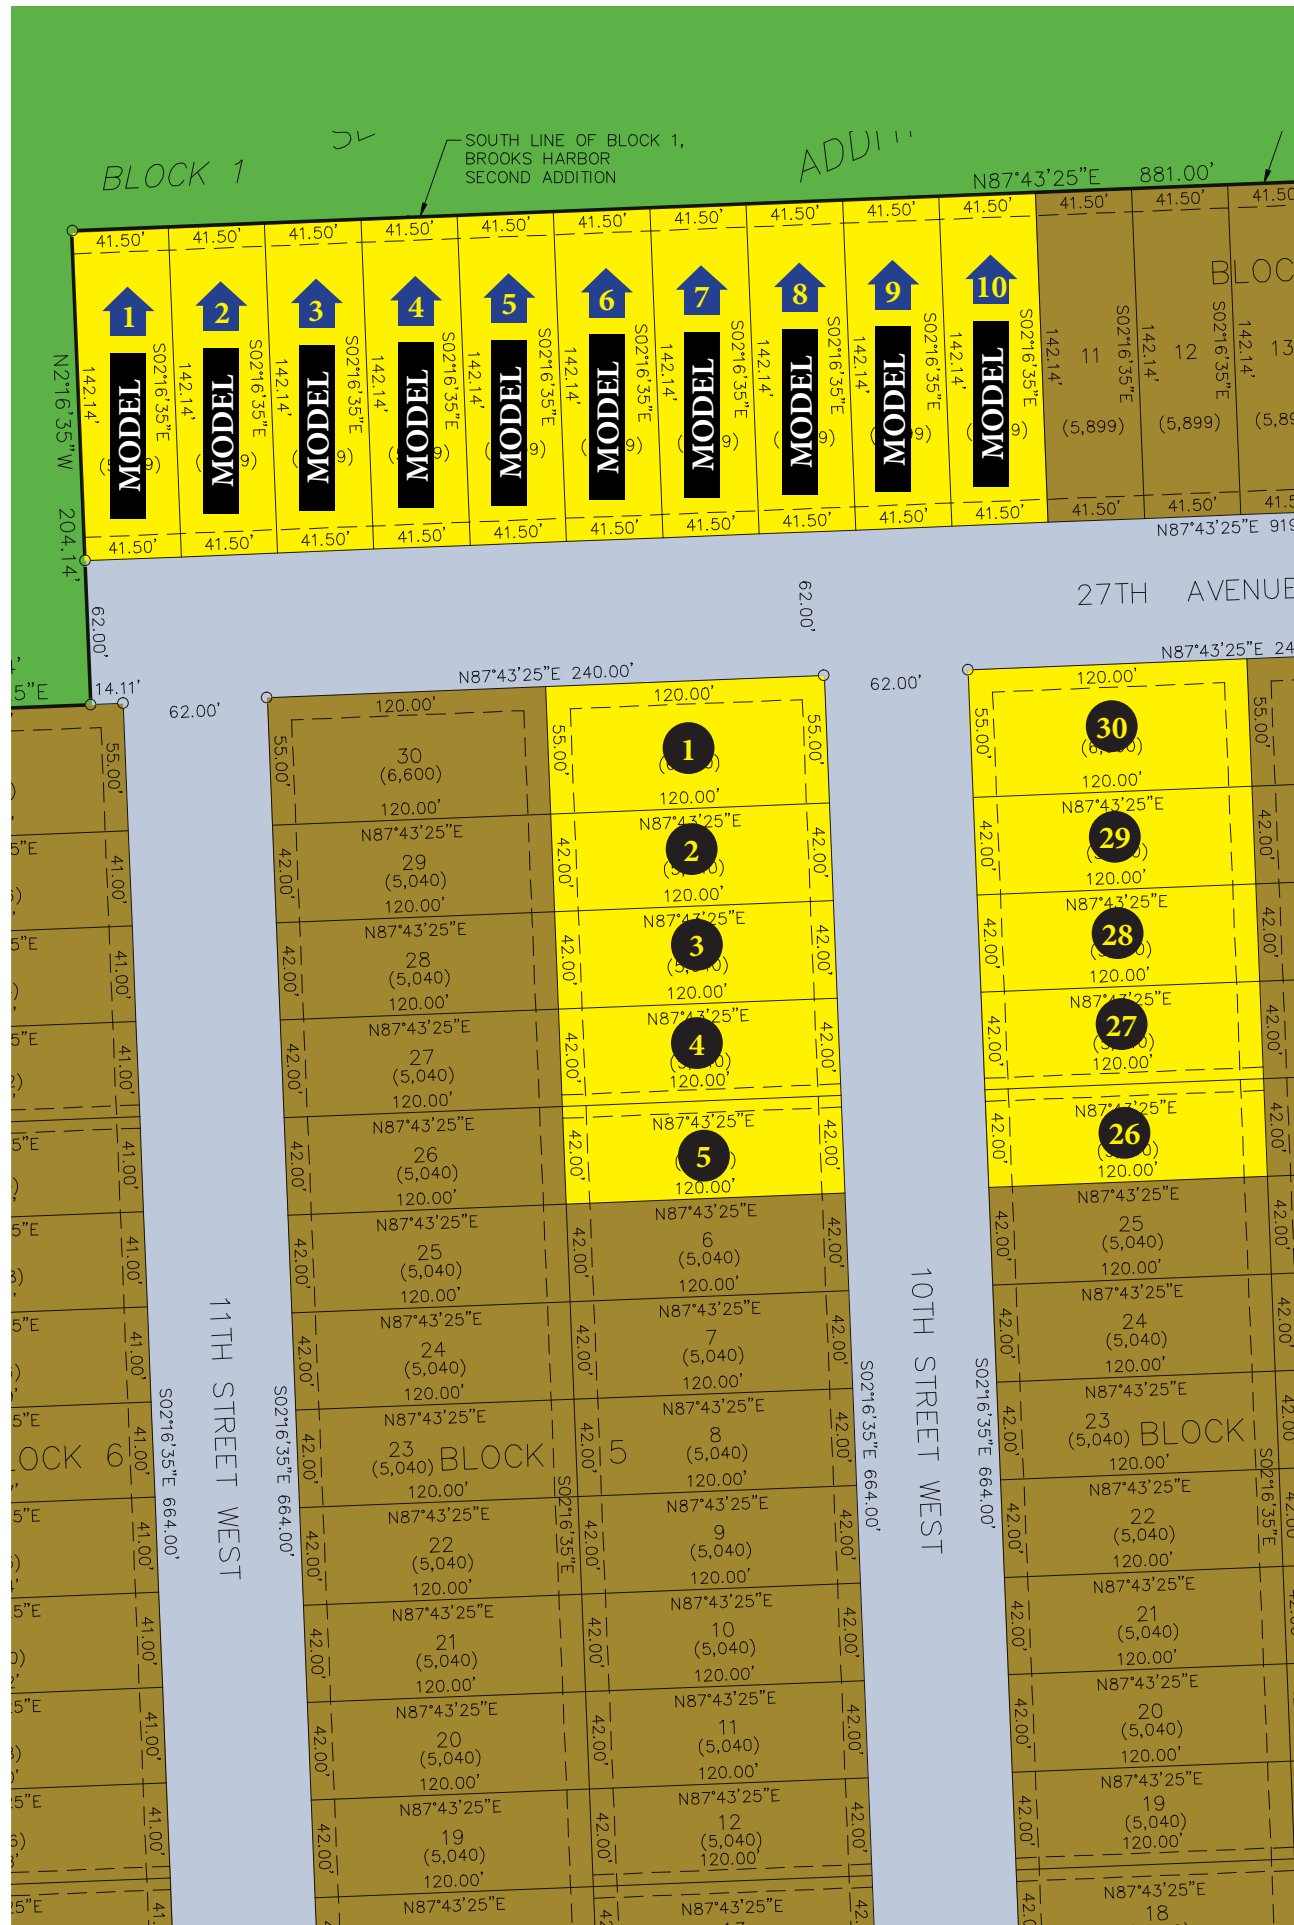

# Eaglewood

5th Addition

LOT 1	BLK 1	1034 27 AVE W	STARTING AT \$274,900	LOT 26	BLK 4	2721 10 ST W	\$40,900
		MARIA 2.5 EU MODEL					
LOT 2	BLK 1	1030 27 AVE W	STARTING AT \$274,900	LOT 27	BLK 4	2717 10 ST W	\$40,900
		MARIA 2.5 MODEL					
LOT 3	BLK 1	1026 27 AVE W	STARTING AT \$279,900	LOT 28	BLK 4	2713 10 ST W	\$40,900
		LIZZIE 2.5 MODEL					
LOT 4	BLK 1	1022 27 AVE W	STARTING AT \$289,900	LOT 29	BLK 4	2709 10 ST W	\$40,900
		SARAH 2.0 EU MODEL					
LOT 5	BLK 1	1018 27 AVE W	STARTING AT \$289,900	LOT 30	BLK 4	2705 10 ST W	\$41,900
		SARAH 2.0 EU MODEL					
LOT 6	BLK 1	1014 27 AVE W	STARTING AT \$279,900	LOT 1	BLK 5	2706 10 ST W	\$41,900
		MARIA 2.5 EU MODEL					
LOT 7	BLK 1	1010 27 AVE W	STARTING AT \$279,900	LOT 2	BLK 5	2710 10 ST W	\$40,900
		LIZZIE 2.5 MODEL					
LOT 8	BLK 1	976 27 AVE W	STARTING AT \$286,900	LOT 3	BLK 5	2714 10 ST W	\$40,900
		SARAH 2.0 EU MODEL					
LOT 9	BLK 1	972 27 AVE W	STARTING AT \$286,900	LOT 4	BLK 5	2718 10 ST W	\$40,900
		SARAH 2.0 EU MODEL					
LOT 10	BLK 1	968 27 AVE W	STARTING AT \$274,900	LOT 5	BLK 5	2722 10 ST W	\$40,900
		LIZZIE 2.5 MODEL					

\*Prices Subject to Change\*