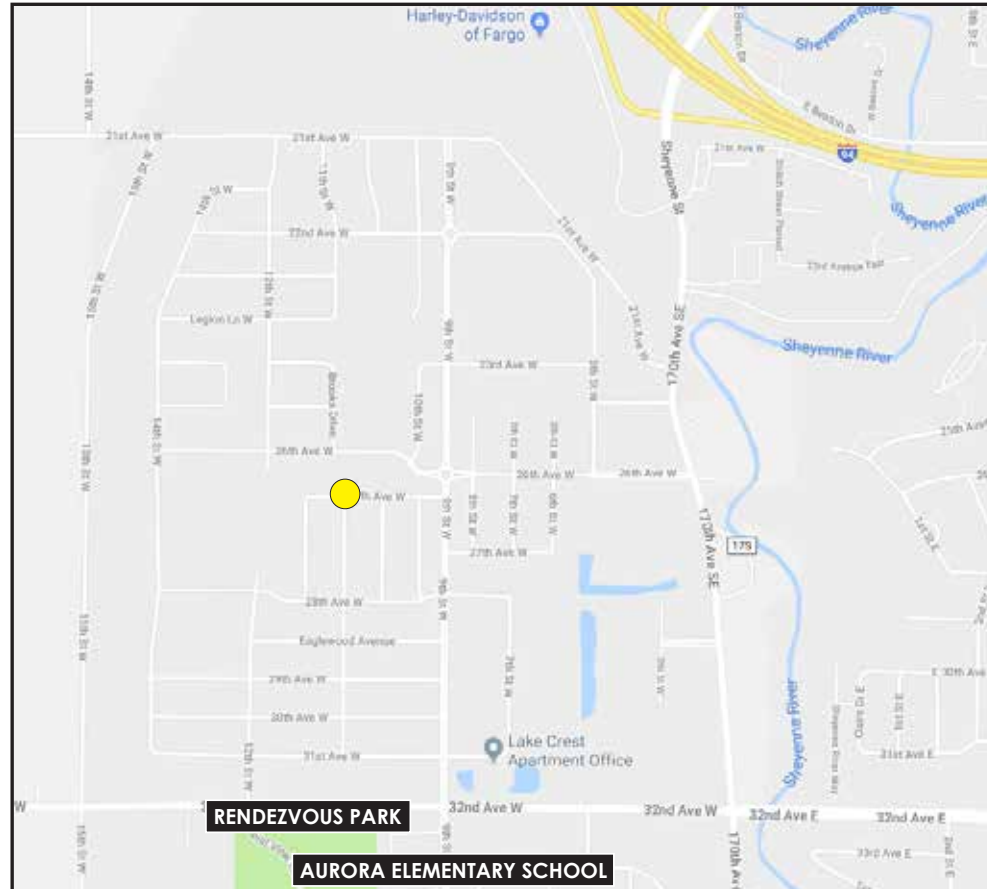

# Eaglewood

5th Addition

LOT 1	BLK 1	1034 27 AVE W	STARTING AT \$274,900	LOT 26	BLK 4	2721 10 ST W	\$40,900
		MARIA 2.5 EU MODEL					
LOT 2	BLK 1	1030 27 AVE W	STARTING AT \$274,900	LOT 27	BLK 4	2717 10 ST W	\$40,900
		MARIA 2.5 MODEL					
LOT 3	BLK 1	1026 27 AVE W	STARTING AT \$279,900	LOT 28	BLK 4	2713 10 ST W	\$40,900
		LIZZIE 2.5 MODEL					
LOT 4	BLK 1	1022 27 AVE W	STARTING AT \$289,900	LOT 29	BLK 4	2709 10 ST W	\$40,900
		SARAH 2.0 EU MODEL					
LOT 5	BLK 1	1018 27 AVE W	STARTING AT \$289,900	LOT 30	BLK 4	2705 10 ST W	\$41,900
		SARAH 2.0 EU MODEL					
LOT 6	BLK 1	1014 27 AVE W	STARTING AT \$279,900	LOT 1	BLK 5	2706 10 ST W	\$41,900
		MARIA 2.5 EU MODEL					
LOT 7	BLK 1	1010 27 AVE W	STARTING AT \$279,900	LOT 2	BLK 5	2710 10 ST W	\$40,900
		LIZZIE 2.5 MODEL					
LOT 8	BLK 1	976 27 AVE W	STARTING AT \$286,900	LOT 3	BLK 5	2714 10 ST W	\$40,900
		SARAH 2.0 EU MODEL					
LOT 9	BLK 1	972 27 AVE W	STARTING AT \$286,900	LOT 4	BLK 5	2718 10 ST W	\$40,900
		SARAH 2.0 EU MODEL					
LOT 10	BLK 1	968 27 AVE W	STARTING AT \$274,900	LOT 5	BLK 5	2722 10 ST W	\$40,900
		LIZZIE 2.5 MODEL					