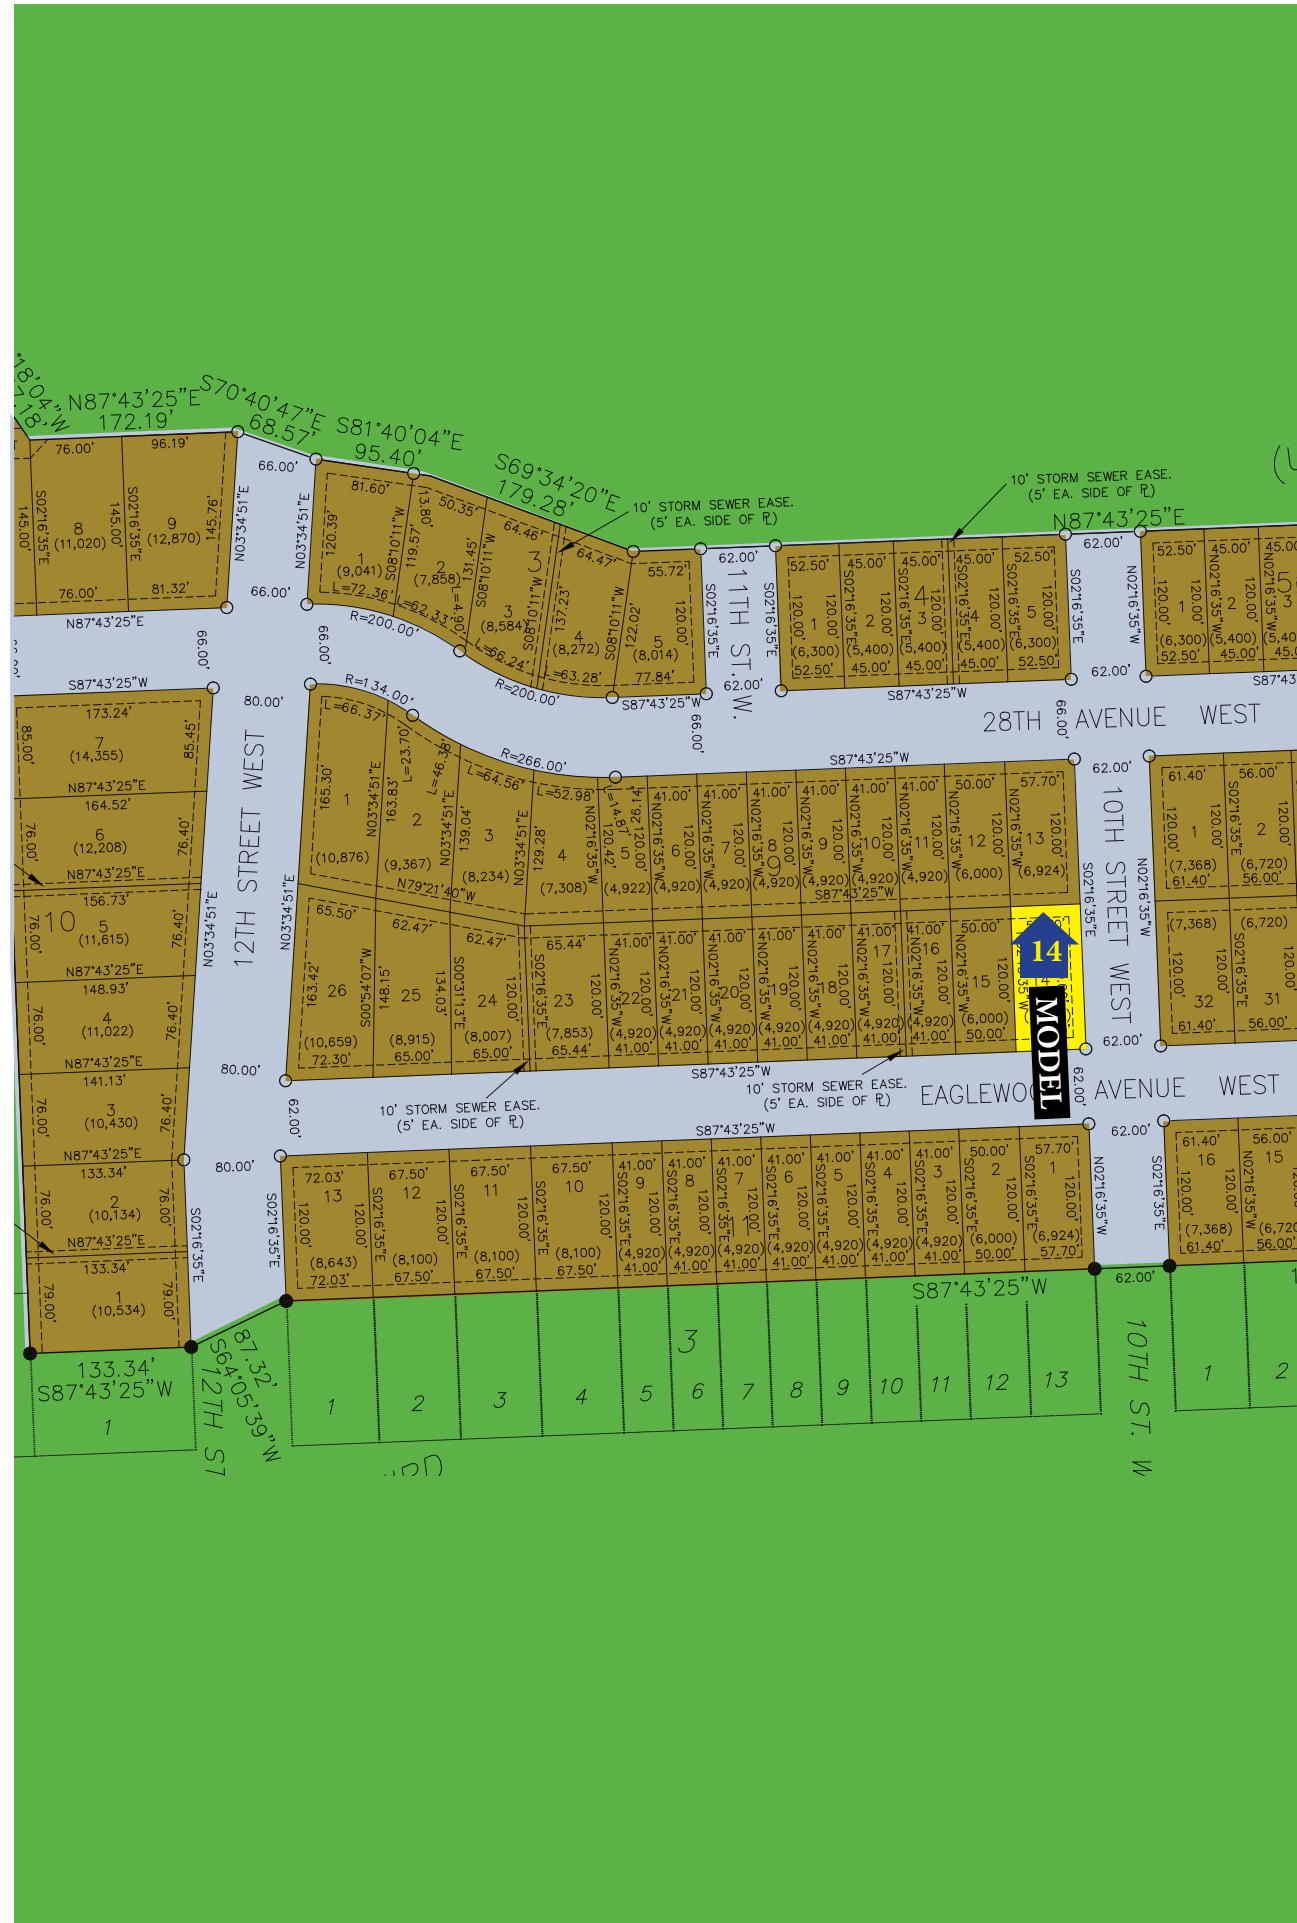

Eaglewood

4th Addition

LOT 14 BLK 9 1006 EAGLEWOOD AVE STARTING AT
MARIA 3.0 EU MODEL \$289,900

701 205-4979
5522 36th Street South
Fargo, North Dakota 58104
www.dabberthomes.com

UNDERCONSTRUCTION

RESERVED