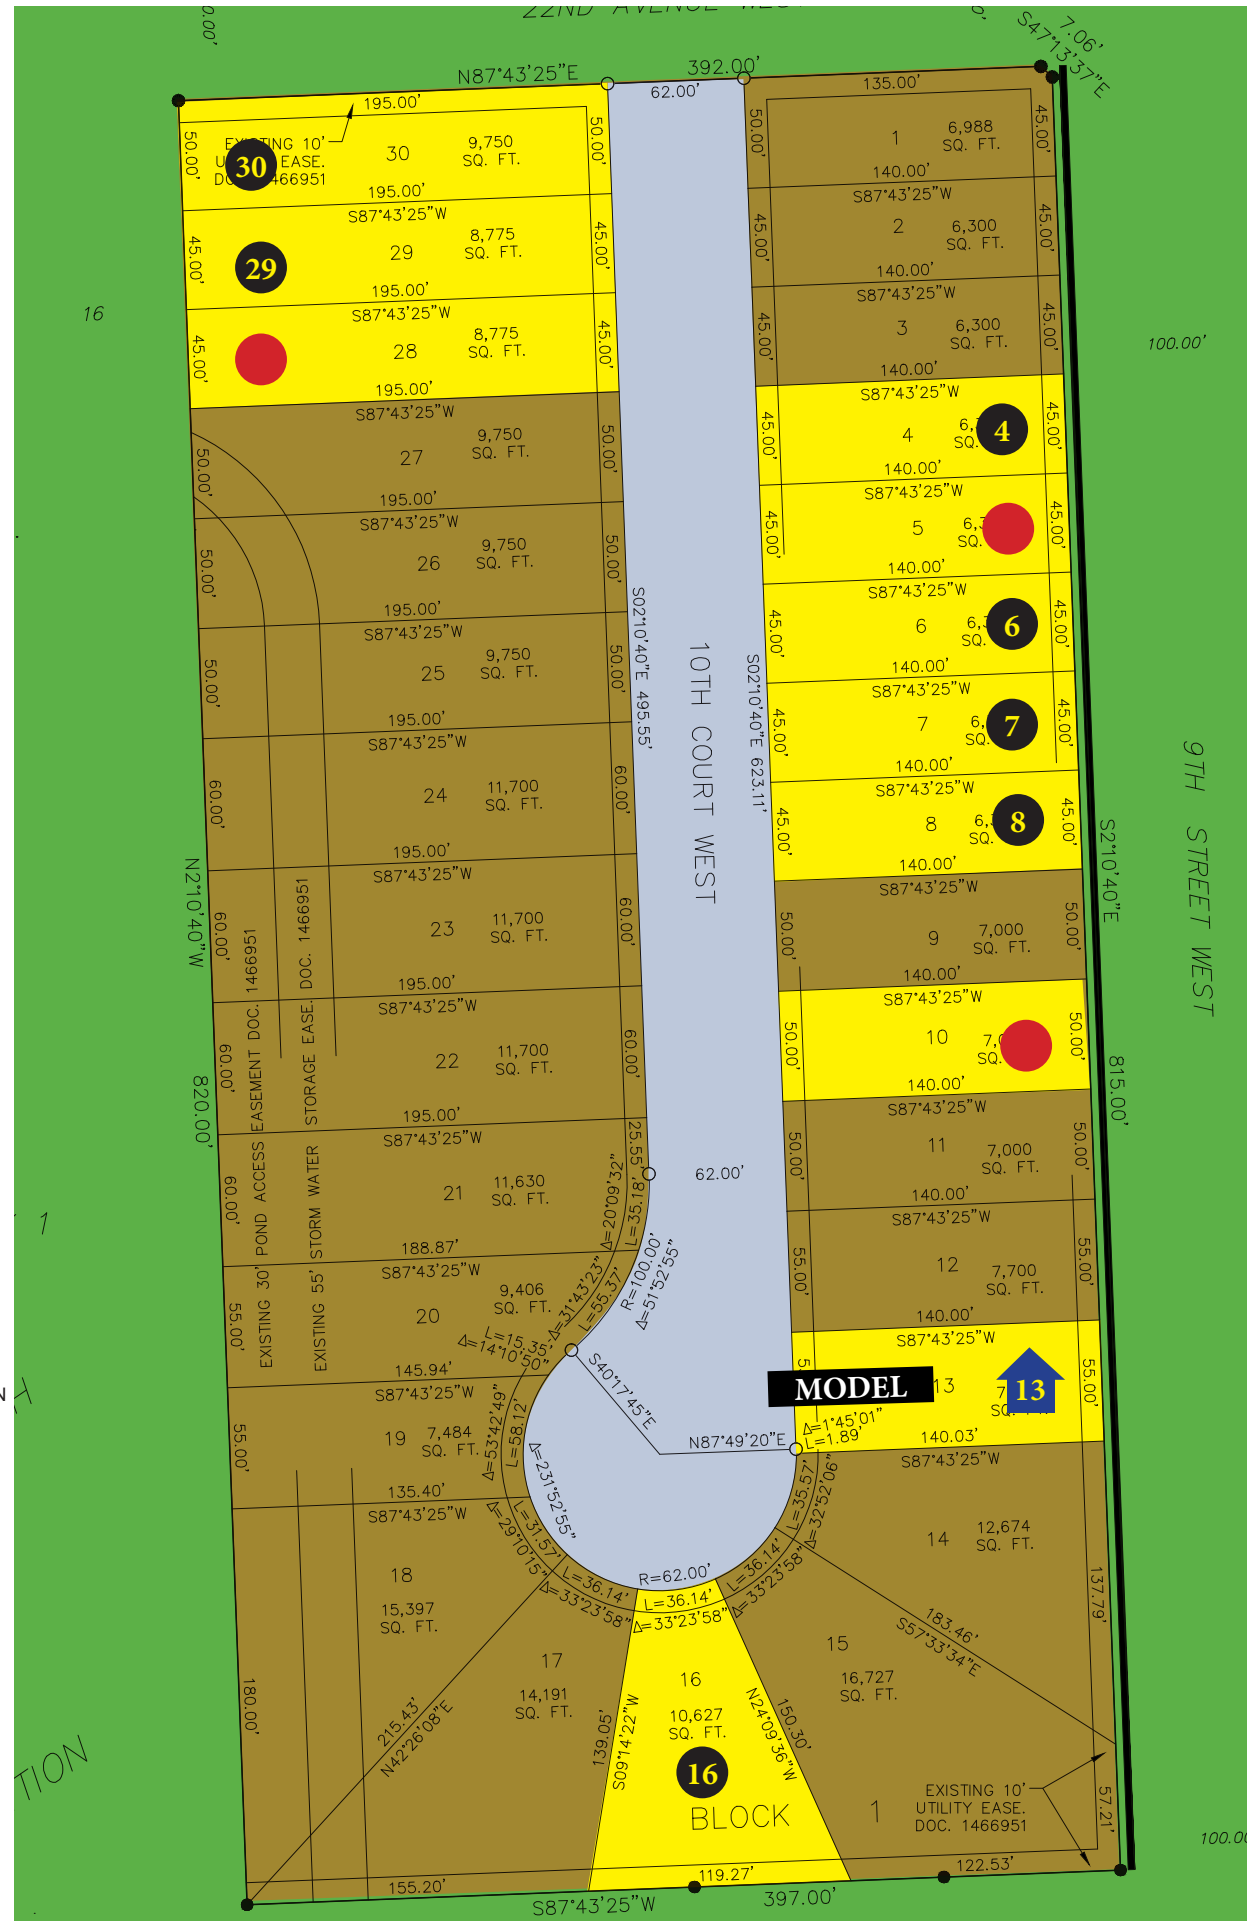

Brooks Harbor

8th Addition

LOT 4	BLK 1	2215 10 COURT W	STARTING AT MARIA 2.5 MODEL	\$279,900	LOT 13	BLK 1	2251 10 COURT W	STARTING AT SARAH 3.0 EU MODEL	\$319,900
LOT 5	BLK 1	2219 10 COURT W	UNDER CONSTRUCTION		LOT 16	BLK 1	2263 10 COURT W		\$60,900
LOT 6	BLK 1	2223 10 COURT W		\$45,900	LOT 28	BLK 1	2212 10 COURT W	UNDER CONSTRUCTION	
LOT 7	BLK 1	2227 10 COURT W		\$45,900	LOT 29	BLK 1	2208 10 COURT W		\$50,900
LOT 8	BLK 1	2231 10 COURT W		\$45,900	LOT 30	BLK 1	2204 10 COURT W		\$47,900
LOT 10	BLK 1	2239 10 COURT W	UNDER CONSTRUCTION						