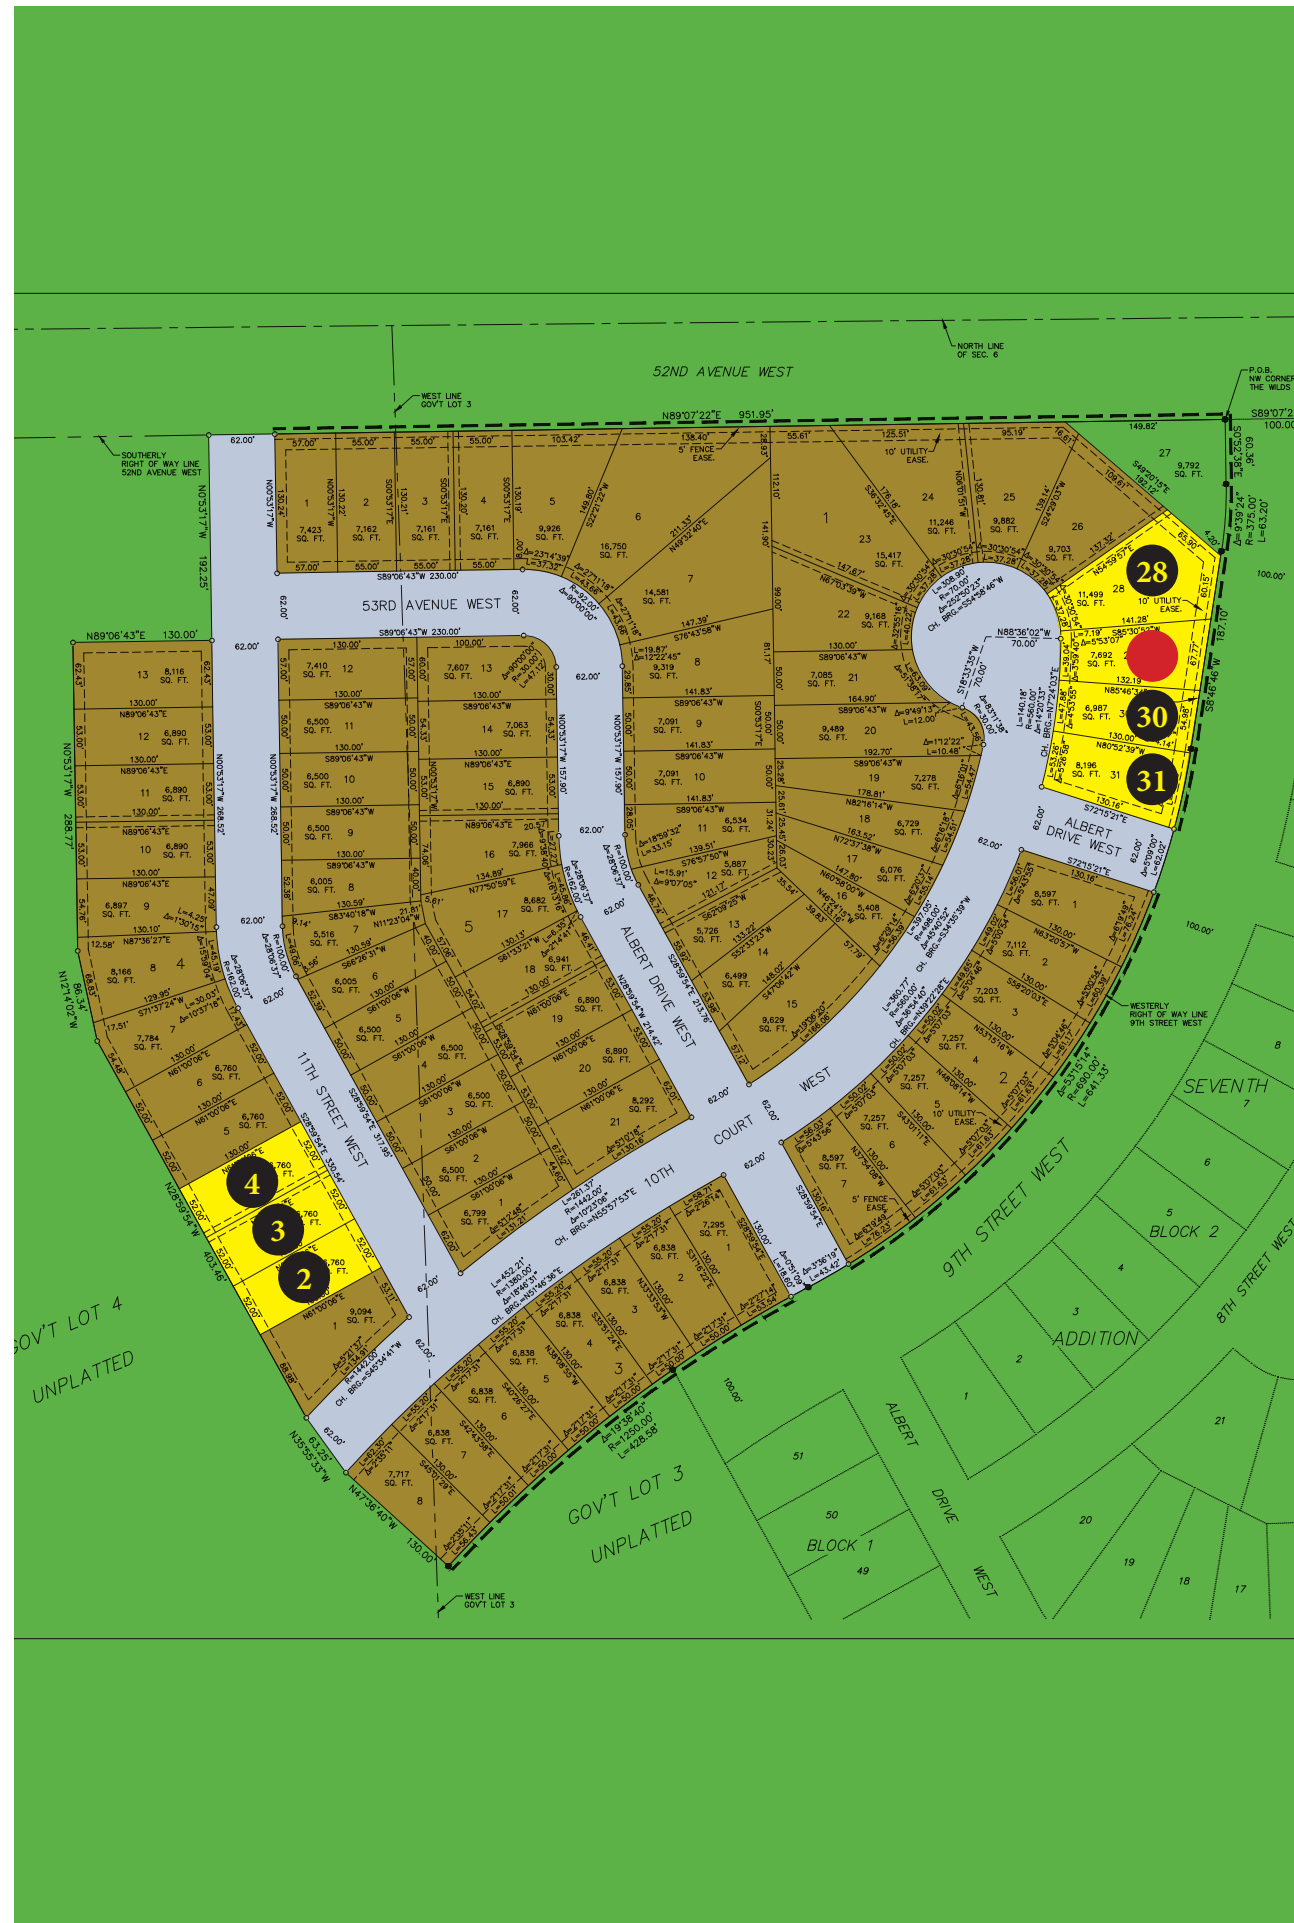

# The Wilds

8th Addition

LOT 28	BLK 1	913 ASHLEY DR W	\$45,900
LOT 29	BLK 1	917 ASHLEY DR W MAGGIE 2.0 MODEL	STARTING AT \$313,900
LOT 30	BLK 1	921 ASHLEY DR W	\$41,900
LOT 31	BLK 1	925 ASHLEY DR W	\$39,900
LOT 2	BLK 4	5284 10 ST W	\$41,900
LOT 3	BLK 4	5278 10 ST W	\$41,900
LOT 4	BLK 4	5272 10 ST W	\$41,900

## DABBERT CUSTOM HOMES

Available Lots

\*Prices Subject to Change\*