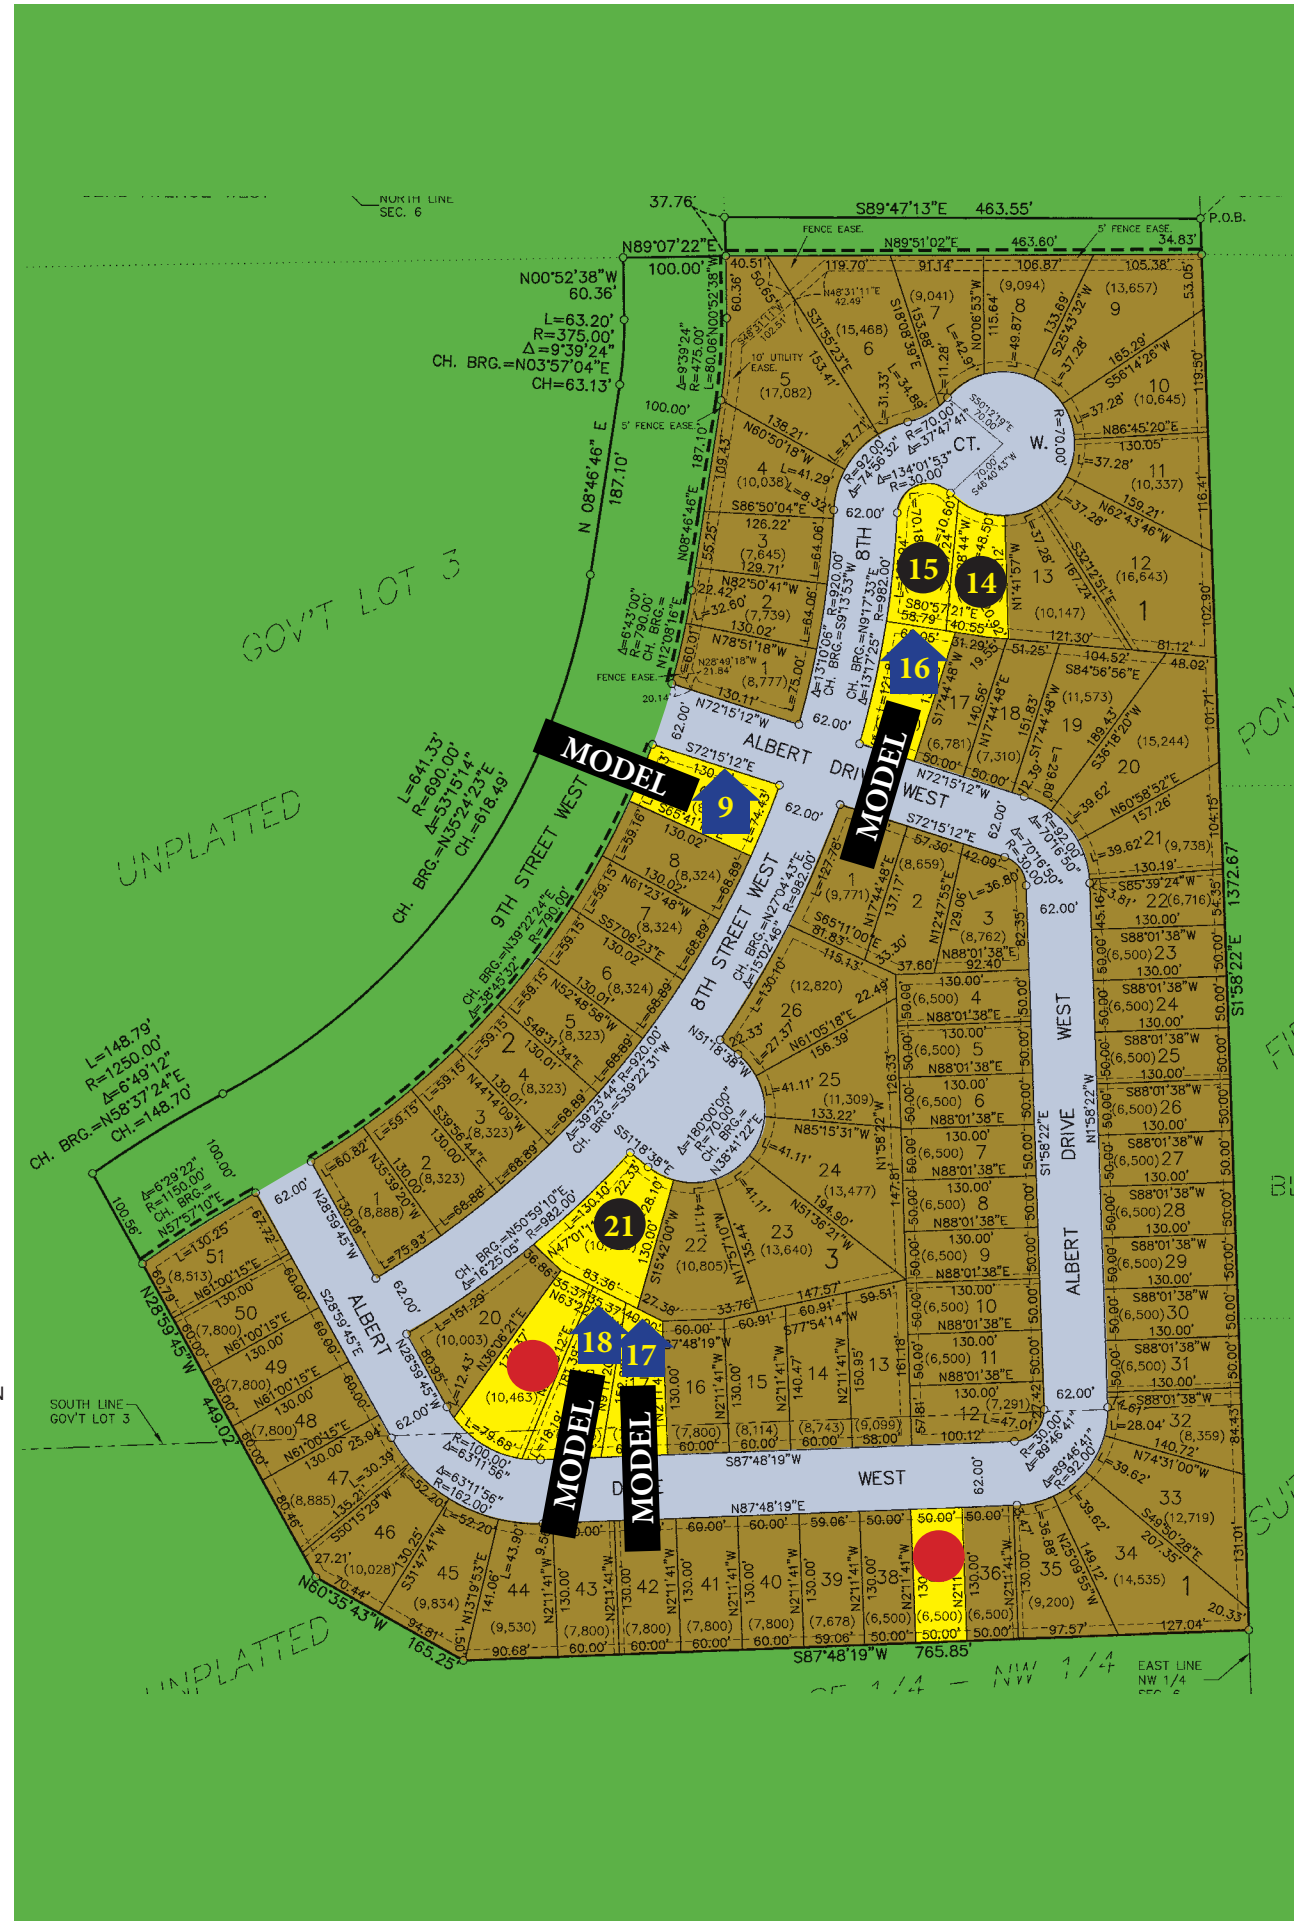

The Wilds

7th Addition

LOT 14	BLK 1	5257 8 CT W	\$43,900	LOT 17	BLK 3	806 ALBERT DR LIZZIE 3.0 3BD MODEL	STARTING AT \$277,900
LOT 15	BLK 1	5261 8 CT W	\$43,900	LOT 18	BLK 3	810 ALBERT DR MARIA 3.0 EU MODEL	STARTING AT \$259,900
LOT 16	BLK 1	701 ALBERT DR LIZZIE 3.0 3BD MODEL	STARTING AT \$269,900	LOT 19	BLK 3	818 ALBERT DR LIZZIE 3.0 MODEL	UNDER CONSTRUCTION
LOT 37	BLK 1	785 ALBERT DR MARIA 3.0 EU MODEL	SOLD	LOT 21	BLK 3	5335 8 ST S	\$53,900
LOT 9	BLK 2	5310 8 ST S NEW 3 LEVEL MODEL	PRICE COMING SOON!				