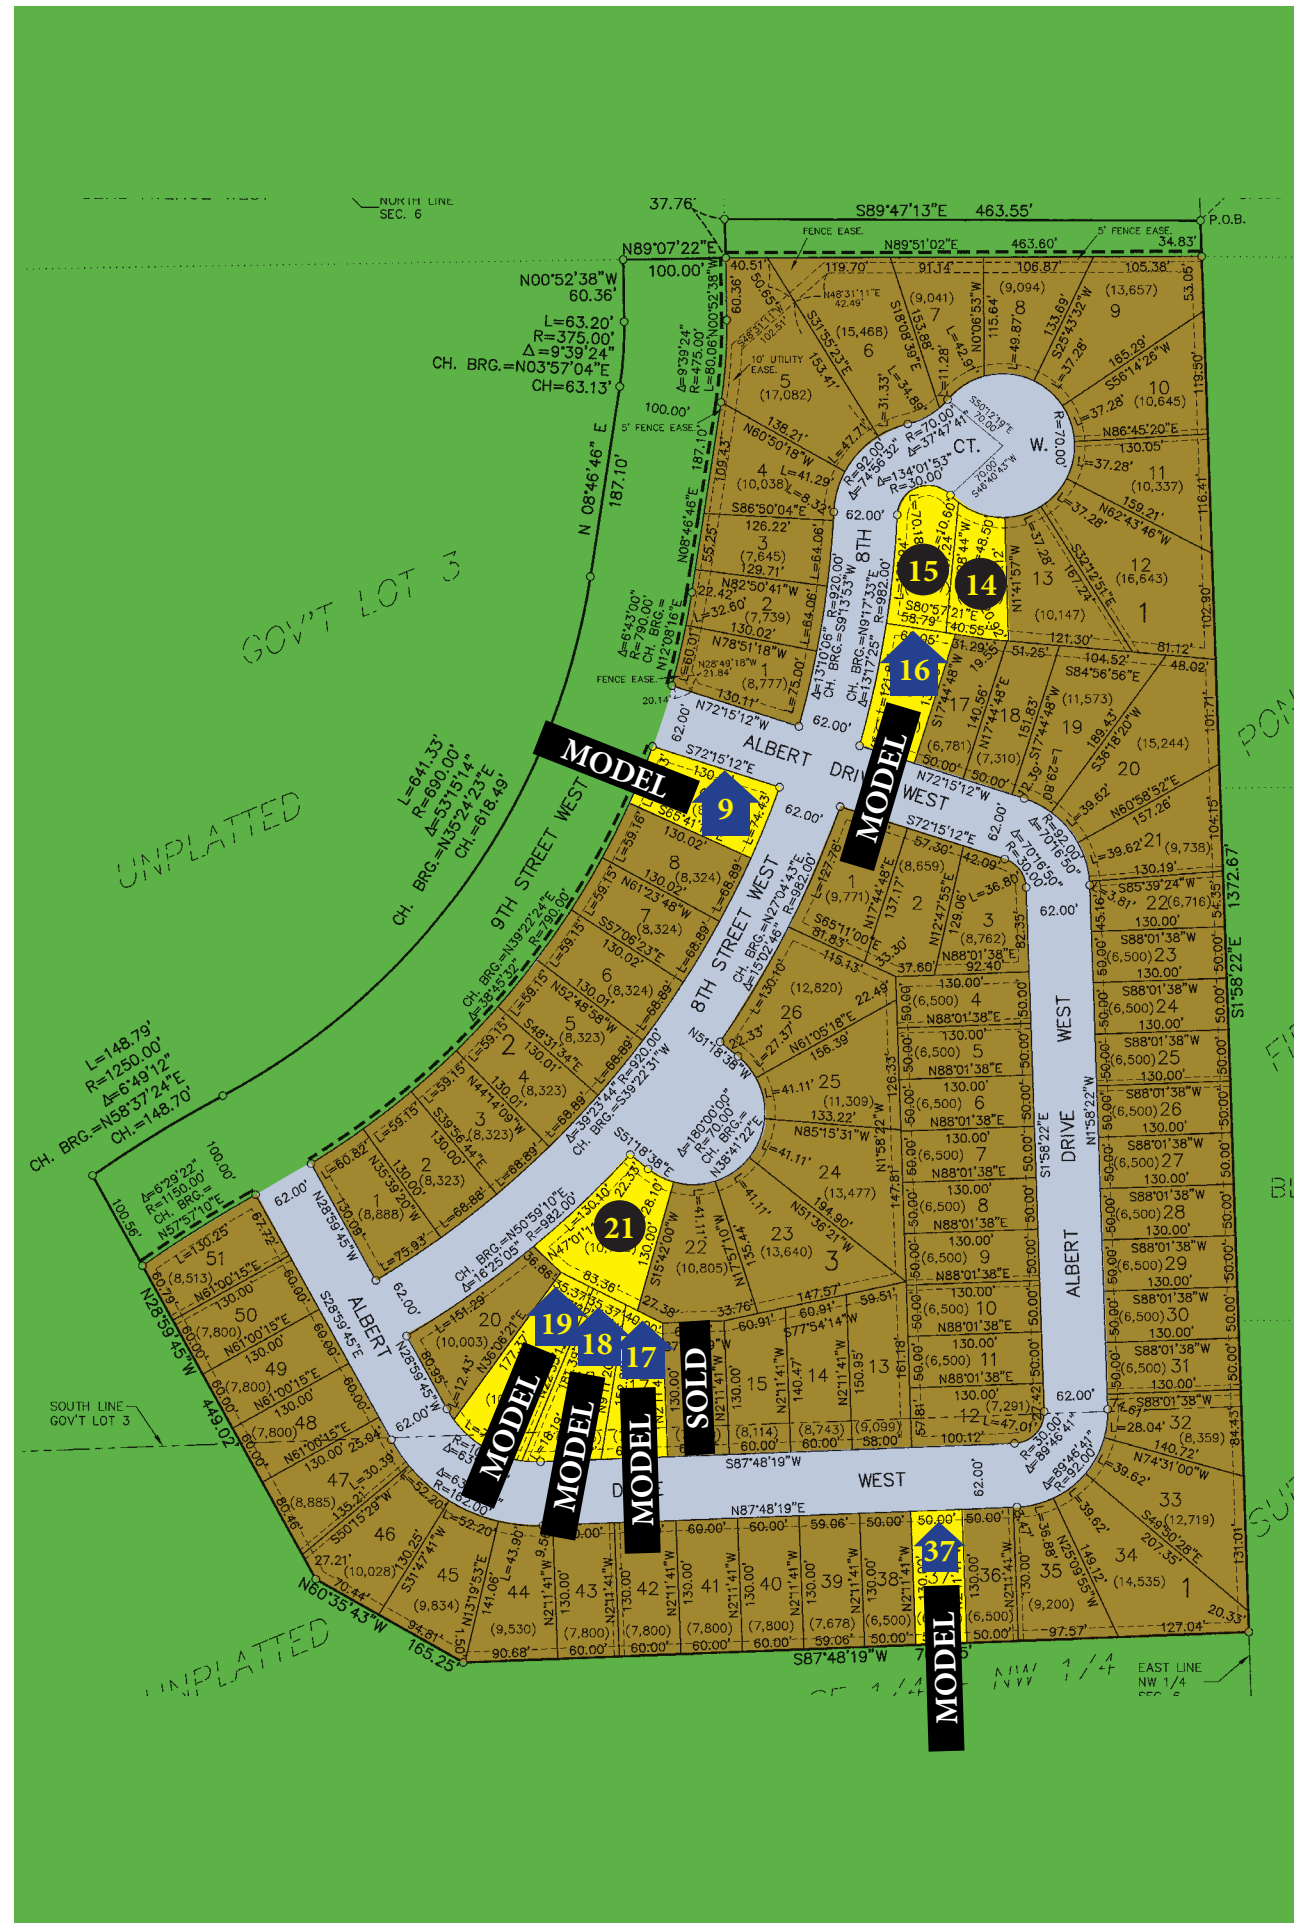

The Wilds

7th Addition

LOT 14	BLK 1	5257 8 CT W	\$43,900	LOT 16	BLK 3	802 ALBERT DR SARAH 3.0 EU MODEL	SOLD
LOT 15	BLK 1	5261 8 CT W	\$43,900	LOT 17	BLK 3	806 ALBERT DR LIZZIE 3.0 3BD MODEL	STARTING AT \$277,900
LOT 16	BLK 1	701 ALBERT DR LIZZIE 3.0 3BD MODEL	STARTING AT \$269,900	LOT 18	BLK 3	810 ALBERT DR MARIA 3.0 EU MODEL	STARTING AT \$259,900
LOT 37	BLK 1	785 ALBERT DR MARIA 3.0 EU MODEL	STARTING AT \$259,900	LOT 19	BLK 3	818 ALBERT DR LIZZIE 3.0 MODEL	STARTING AT \$259,900
LOT 9	BLK 2	5310 8 ST S NEW 3 LEVEL MODEL	PRICE COMING SOON!	LOT 21	BLK 3	5335 8 ST S	\$53,900