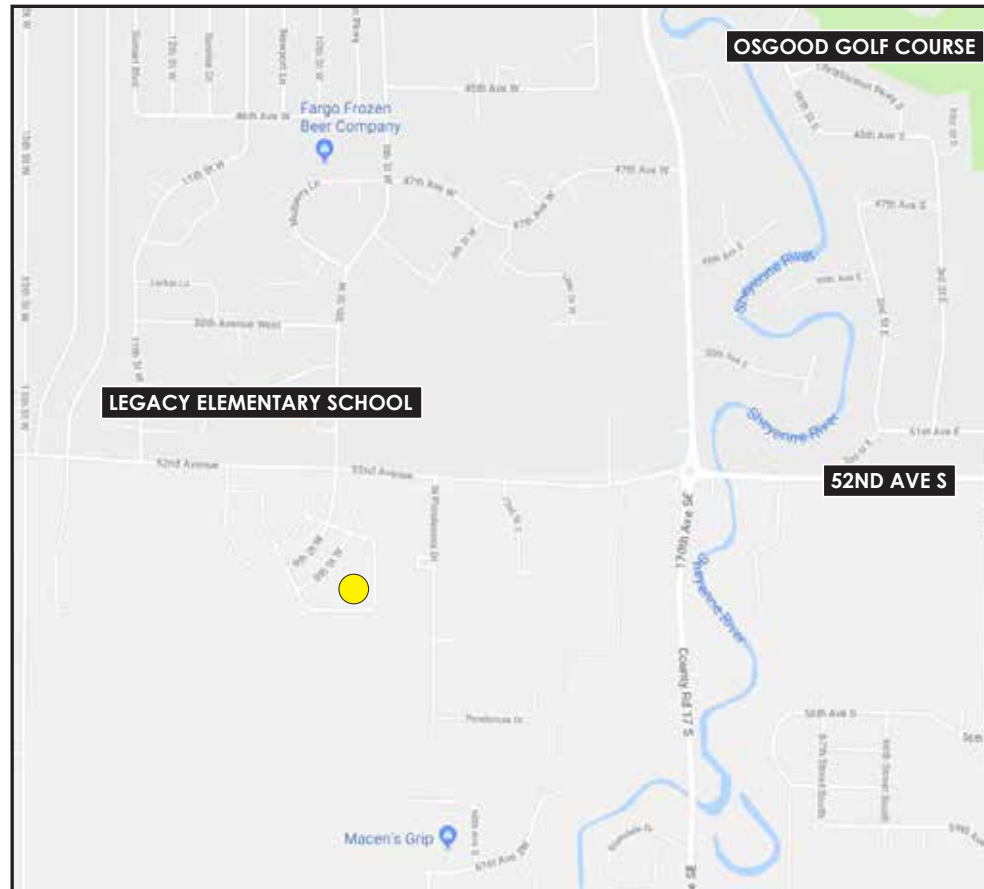

The Wilds

7th Addition

LOT 14	BLK 1	5257 8 CT W	\$43,900	LOT 16	BLK 3	802 ALBERT DR SARAH 3.0 EU MODEL	SOLD
LOT 15	BLK 1	5261 8 CT W	\$43,900	LOT 17	BLK 3	806 ALBERT DR LIZZIE 3.0 3BD MODEL	STARTING AT \$277,900
LOT 16	BLK 1	701 ALBERT DR LIZZIE 3.0 3BD MODEL	STARTING AT \$269,900	LOT 18	BLK 3	810 ALBERT DR MARIA 3.0 EU MODEL	STARTING AT \$259,900
LOT 37	BLK 1	785 ALBERT DR MARIA 3.0 EU MODEL	STARTING AT \$259,900	LOT 19	BLK 3	818 ALBERT DR LIZZIE 3.0 MODEL	STARTING AT \$259,900
LOT 9	BLK 2	5310 8 ST S NEW 3 LEVEL MODEL	PRICE COMING SOON!	LOT 21	BLK 3	5335 8 ST S	\$53,900