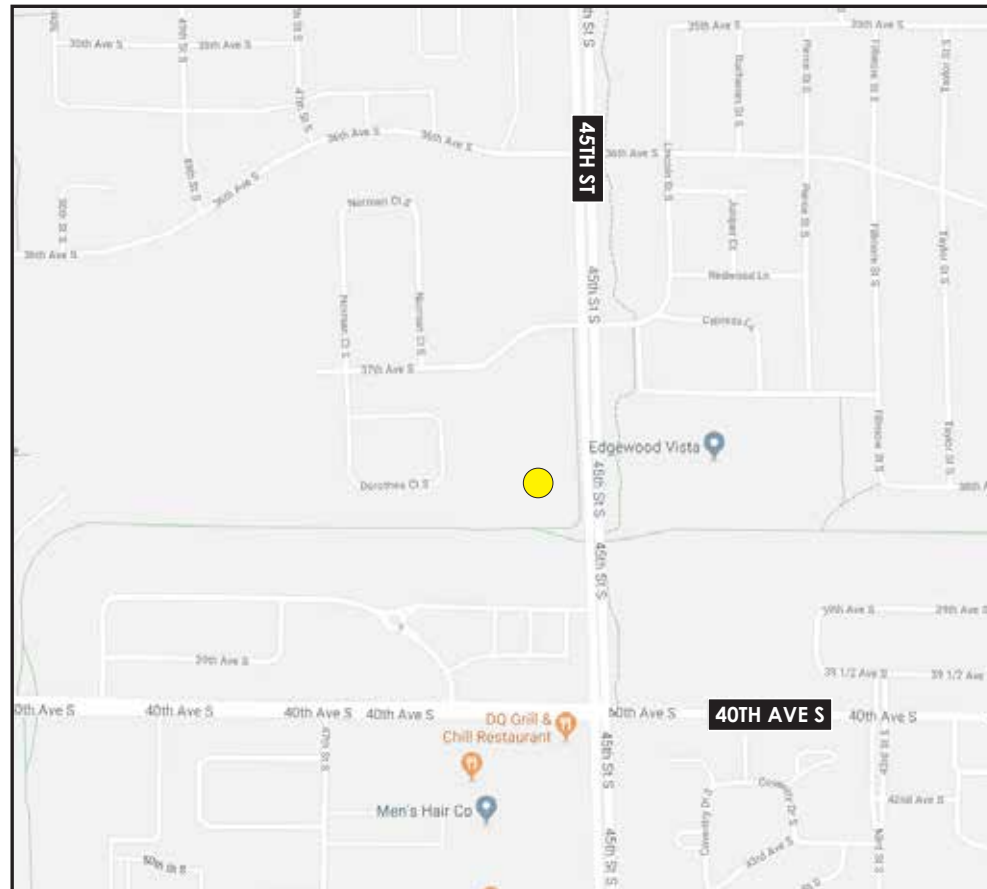

Valley View

5th Addition

- LOT 2 BLK 1 5422 37 AVE S \$64,900
- LOT 3 BLK 1 5432 37 AVE S \$64,900

701 205-4979
 5522 36th Street South
 Fargo, North Dakota 58104
www.dabberthomes.com

UNDERCONSTRUCTION

RESERVED