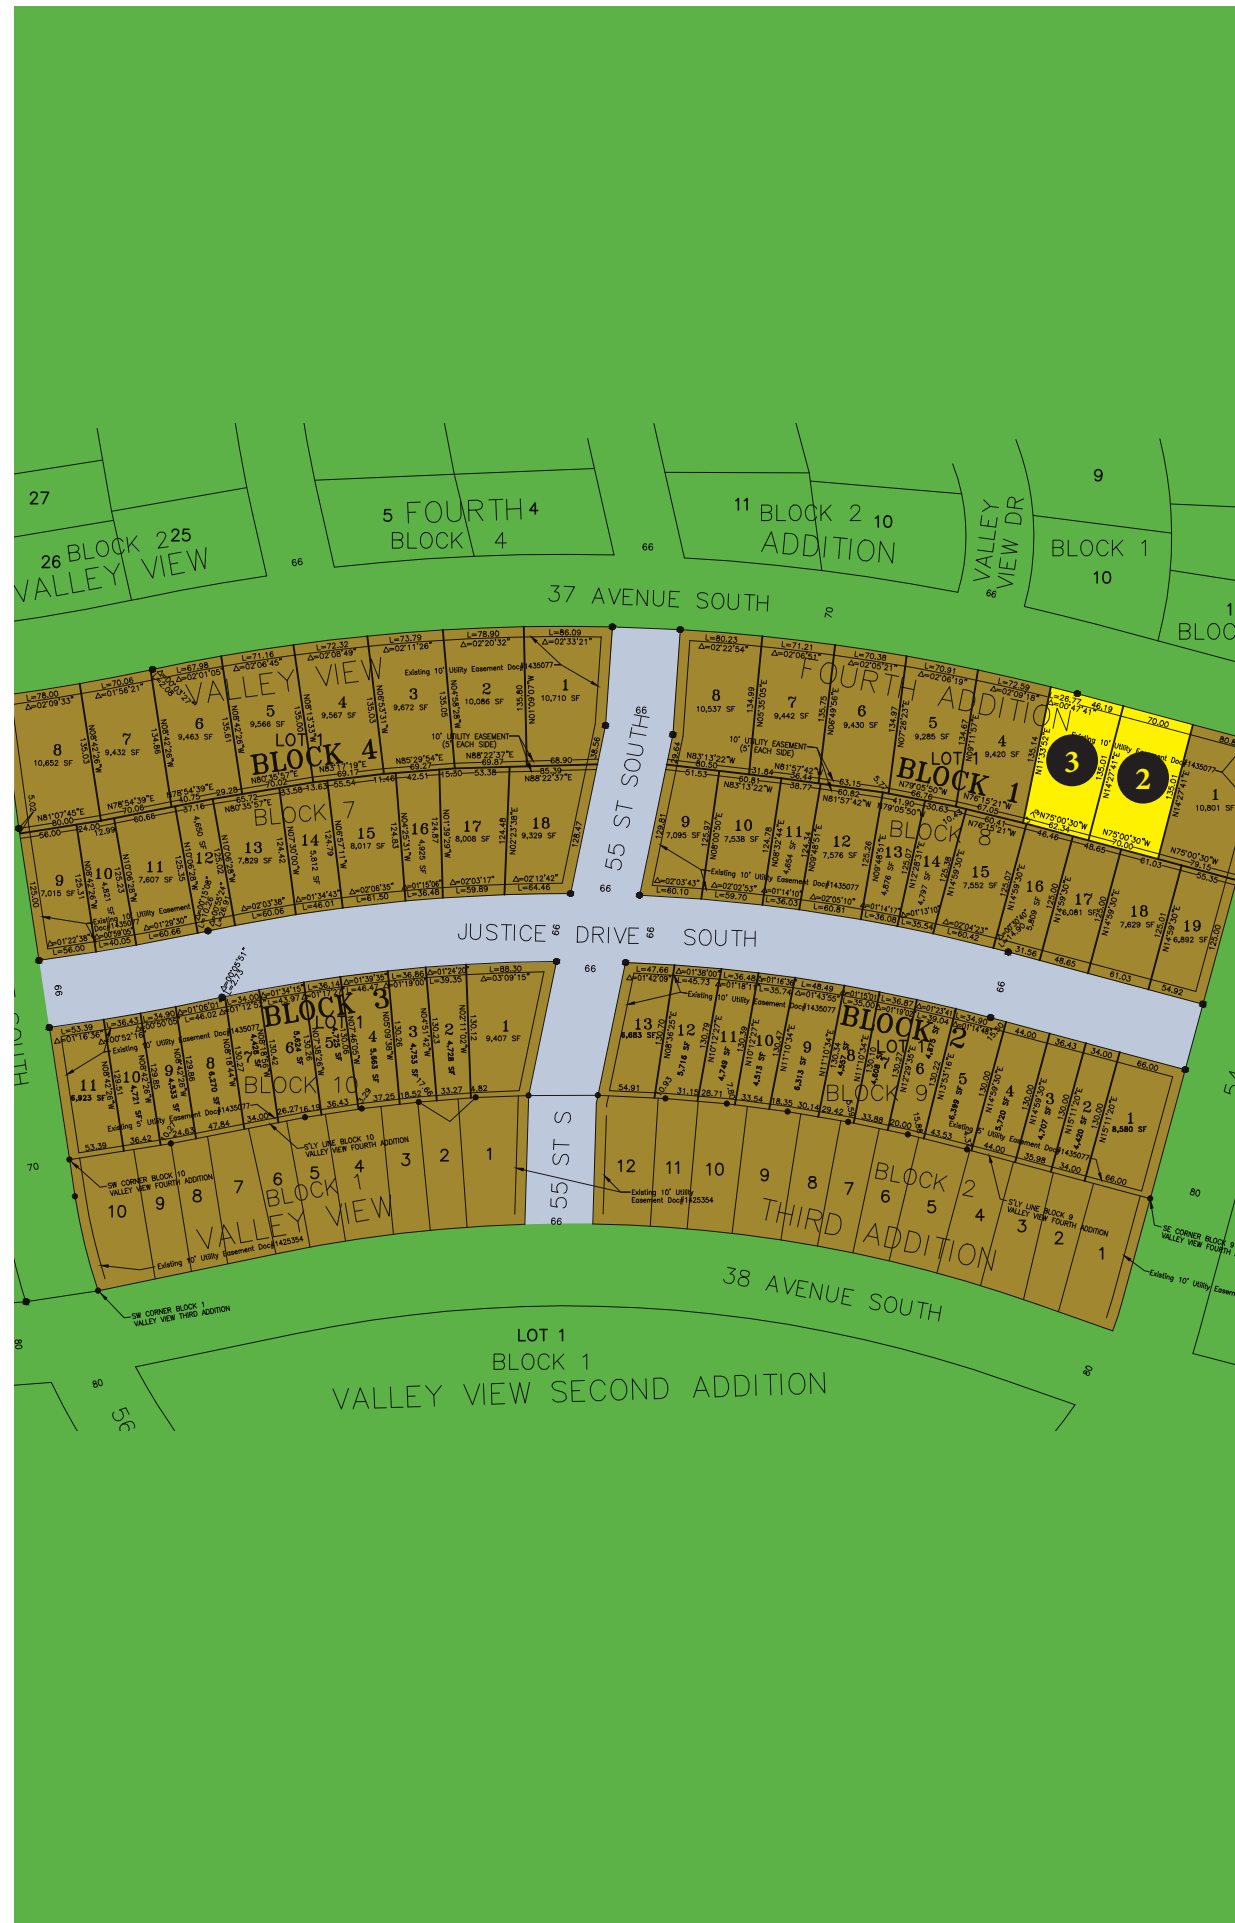

Valley View

5th Addition

- LOT 2 BLK 1 5422 37 AVE S \$64,900
- LOT 3 BLK 1 5432 37 AVE S \$64,900

701 205-4979
 5522 36th Street South
 Fargo, North Dakota 58104
www.dabberthomes.com

UNDERCONSTRUCTION

RESERVED