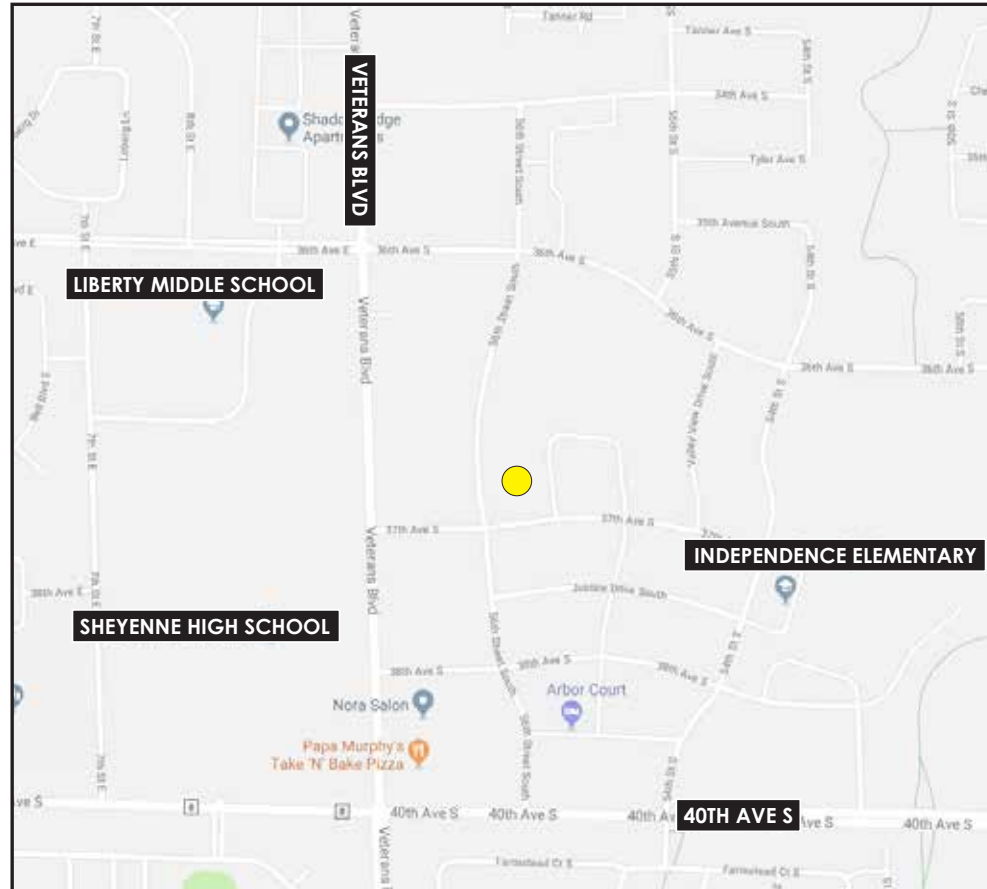

Valley View

4th Addition

| | | | | | | | |
|--------|-------|--------------|--------------------|--------|-------|--------------|-----------------------|
| LOT 45 | BLK 2 | 3602 56 ST S | \$48,900 | LOT 37 | BLK 2 | 3640 56 ST S | UNDER CONSTRUCTION |
| LOT 43 | BLK 2 | 3612 56 ST S | UNDER CONSTRUCTION | LOT 35 | BLK 2 | 3650 56 ST S | \$45,900 |
| LOT 42 | BLK 2 | 3616 56 ST S | \$43,900 | LOT 34 | BLK 2 | 3654 56 ST S | \$45,900 |
| LOT 41 | BLK 2 | 3622 56 ST S | \$43,900 | LOT 32 | BLK 2 | 3664 56 ST S | UNDER CONSTRUCTION |
| LOT 39 | BLK 2 | 3630 56 ST S | \$43,900 | LOT 31 | BLK 2 | 3670 56 ST S | STARTING AT \$294,900 |
| LOT 38 | BLK 2 | 3636 56 ST S | \$46,900 | LOT 29 | BLK 2 | 3680 56 ST S | STARTING AT \$264,900 |