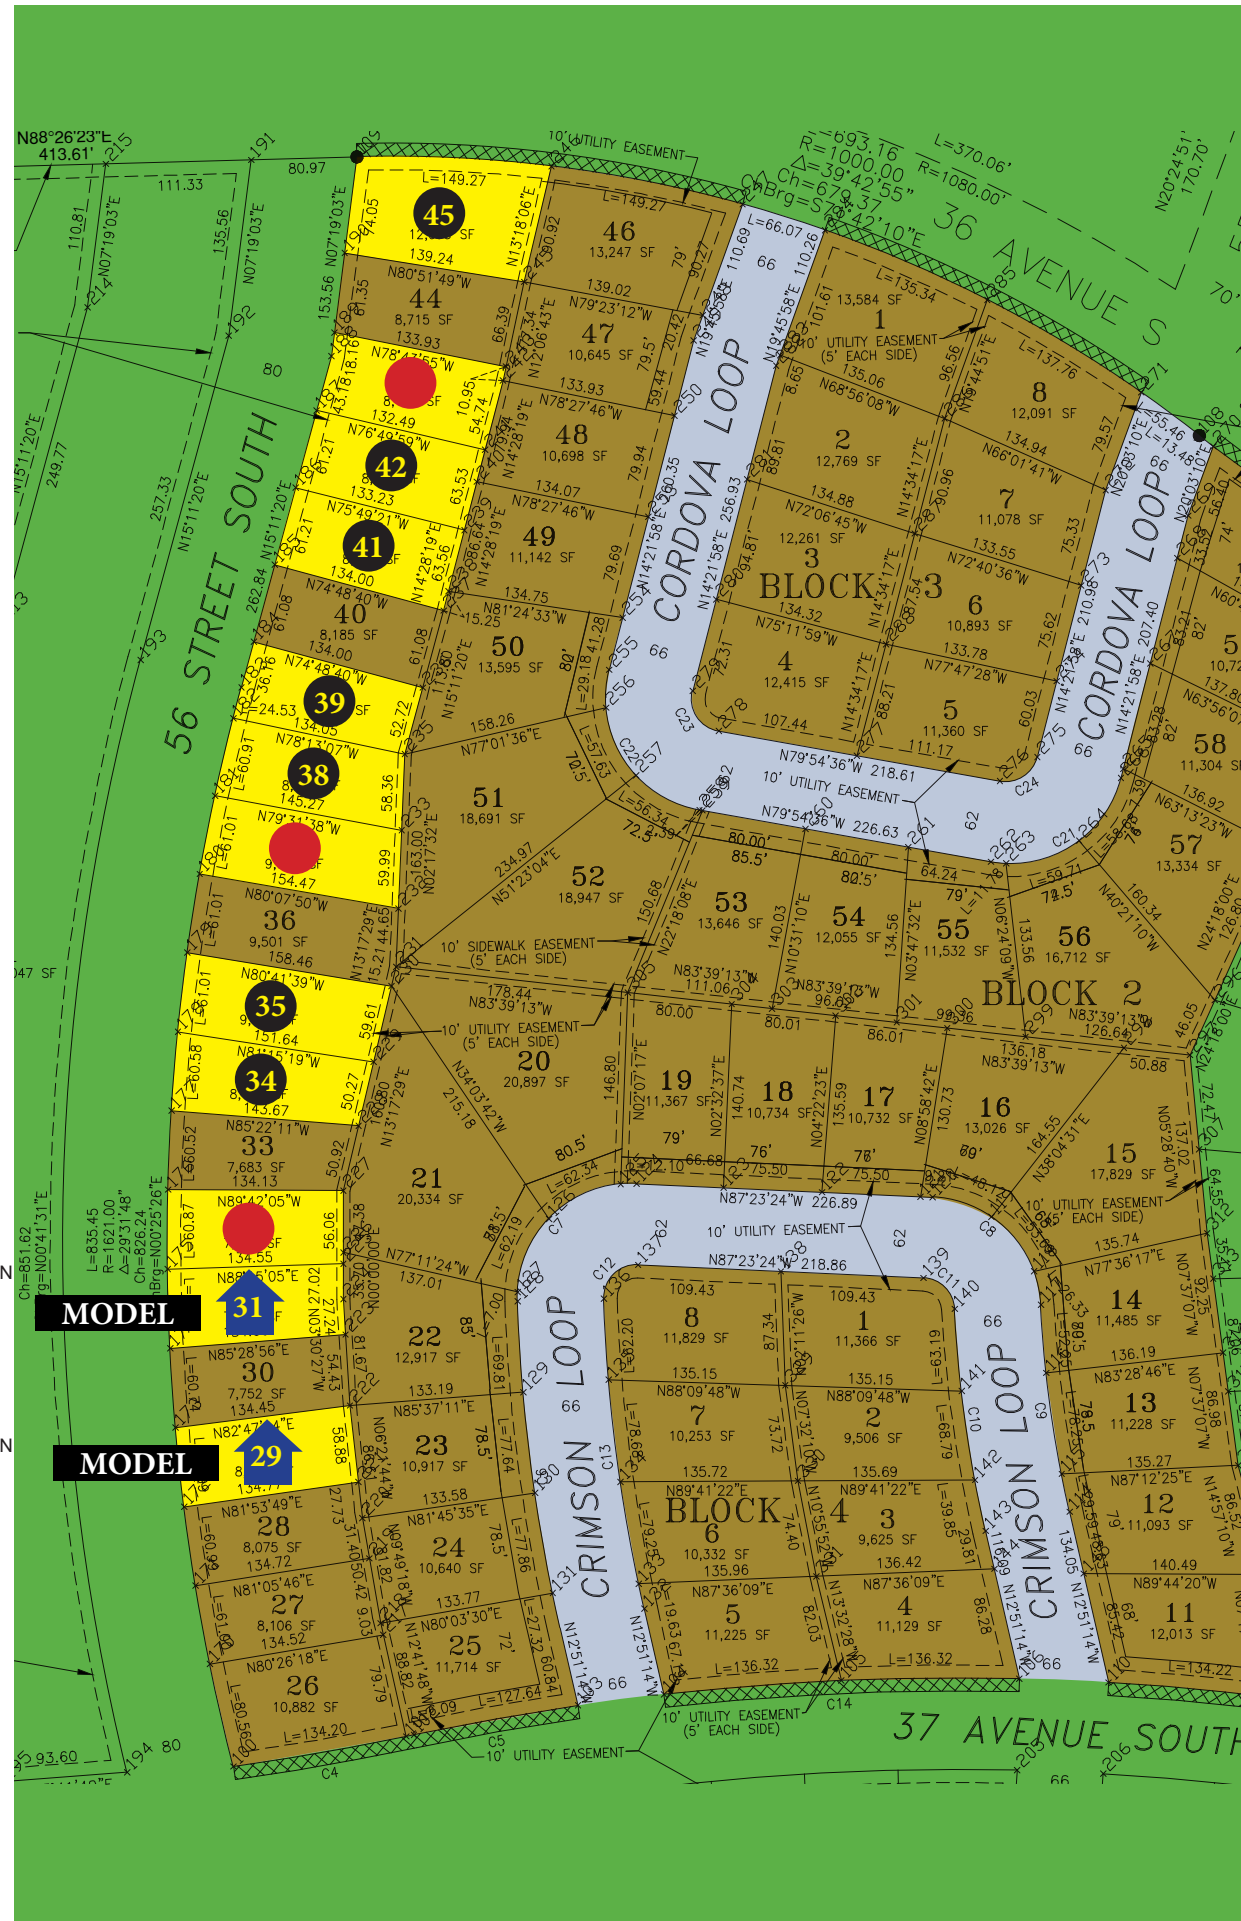

Valley View

4th Addition

| | | | | | | | |
|--------|-------|--------------|--------------------|--------|-------|--------------|-----------------------|
| LOT 45 | BLK 2 | 3602 56 ST S | \$48,900 | LOT 37 | BLK 2 | 3640 56 ST S | UNDER CONSTRUCTION |
| LOT 43 | BLK 2 | 3612 56 ST S | UNDER CONSTRUCTION | LOT 35 | BLK 2 | 3650 56 ST S | \$45,900 |
| LOT 42 | BLK 2 | 3616 56 ST S | \$43,900 | LOT 34 | BLK 2 | 3654 56 ST S | \$45,900 |
| LOT 41 | BLK 2 | 3622 56 ST S | \$43,900 | LOT 32 | BLK 2 | 3664 56 ST S | UNDER CONSTRUCTION |
| LOT 39 | BLK 2 | 3630 56 ST S | \$43,900 | LOT 31 | BLK 2 | 3670 56 ST S | STARTING AT \$294,900 |
| LOT 38 | BLK 2 | 3636 56 ST S | \$46,900 | LOT 29 | BLK 2 | 3680 56 ST S | STARTING AT \$264,900 |