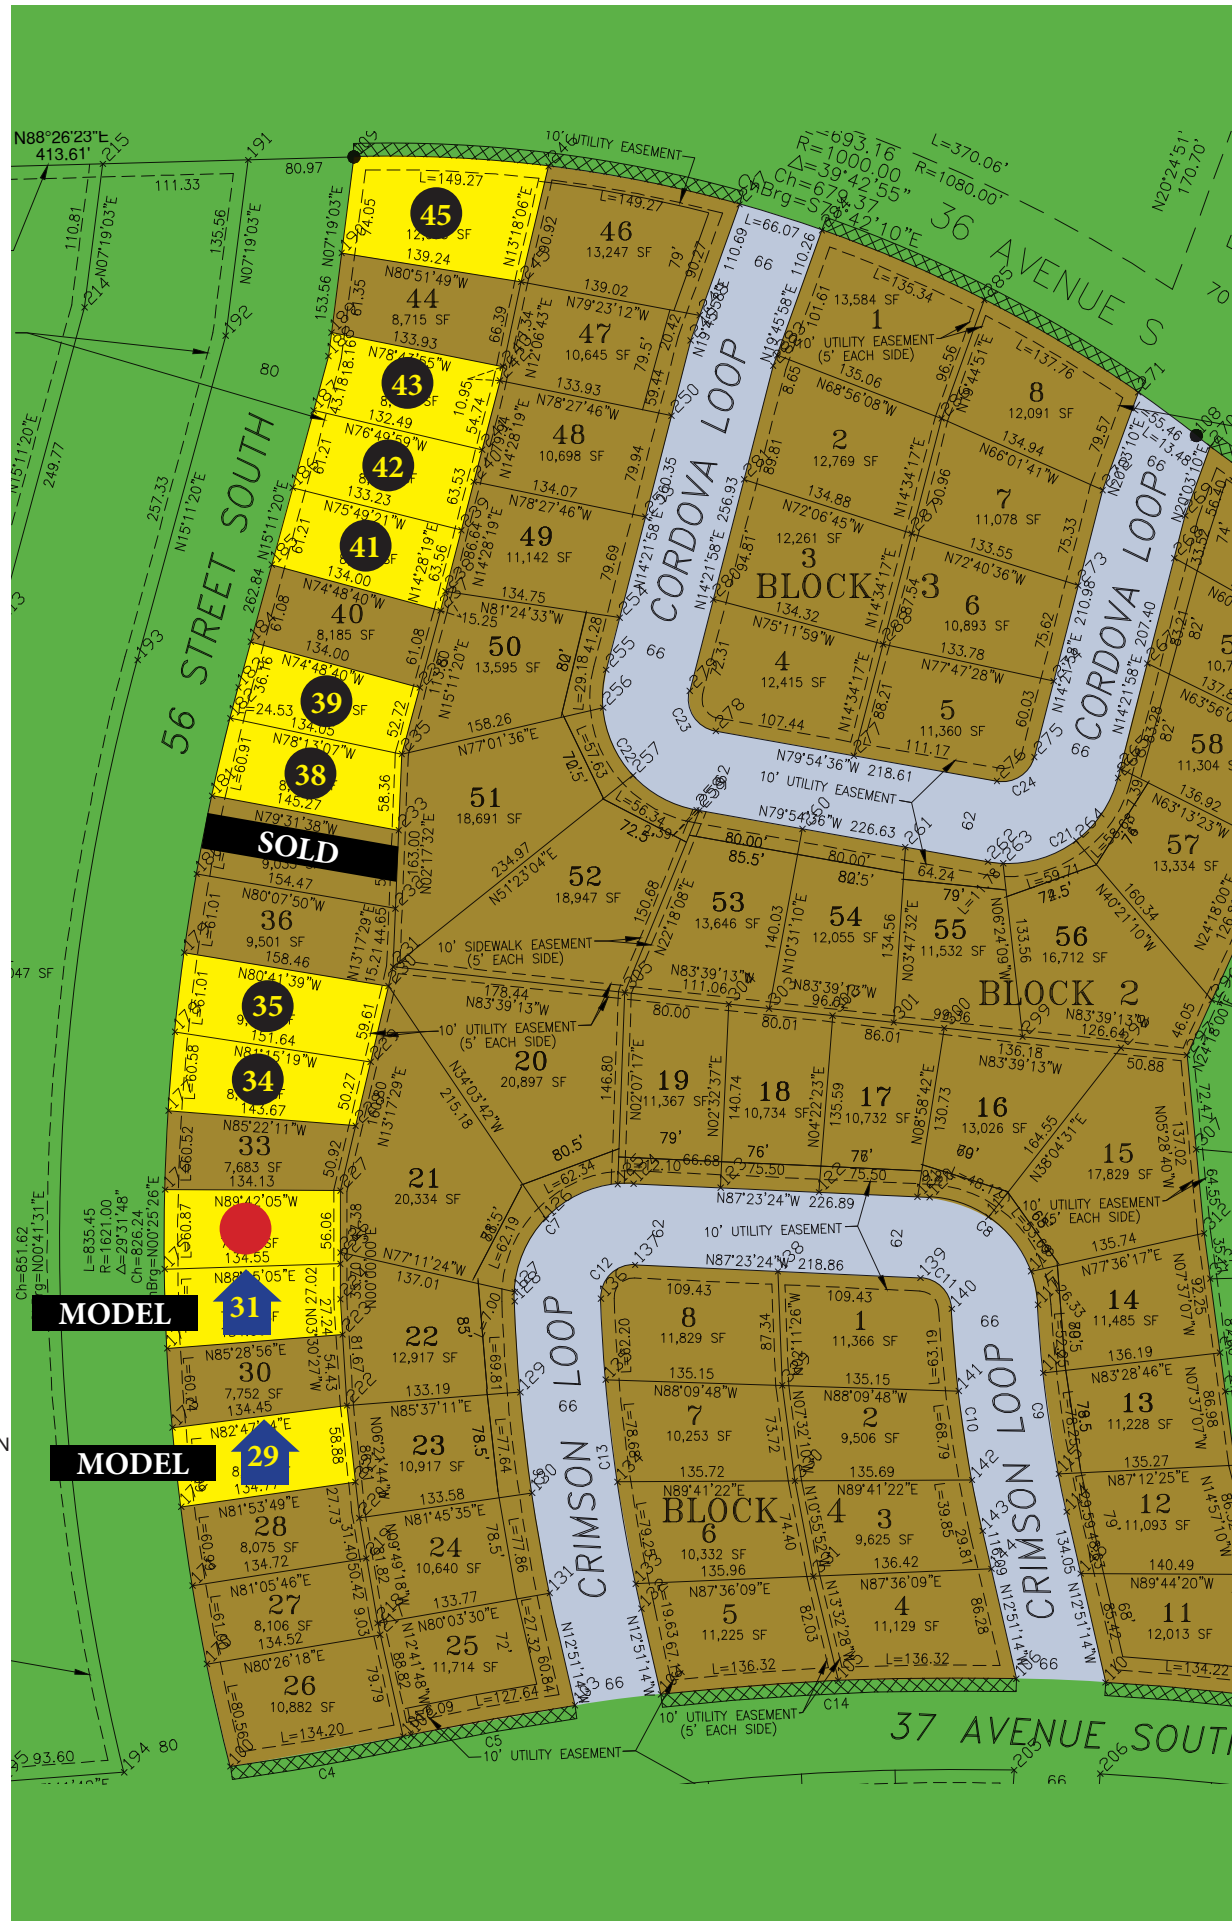

Valley View

4th Addition

LOT 45	BLK 2	3602 56 ST S	\$48,900	LOT 37	BLK 2	3640 56 ST S	SOLD
LOT 43	BLK 2	3612 56 ST S	\$43,900	LOT 35	BLK 2	3650 56 ST S	\$45,900
LOT 42	BLK 2	3616 56 ST S	\$43,900	LOT 34	BLK 2	3654 56 ST S	\$45,900
LOT 41	BLK 2	3622 56 ST S	\$43,900	LOT 32	BLK 2	3664 56 ST S	UNDER CONSTRUCTION
LOT 39	BLK 2	3630 56 ST S	\$43,900	LOT 31	BLK 2	3670 56 ST S	STARTING AT \$294,900
LOT 38	BLK 2	3636 56 ST S	\$46,900	LOT 29	BLK 2	3680 56 ST S	STARTING AT \$264,900