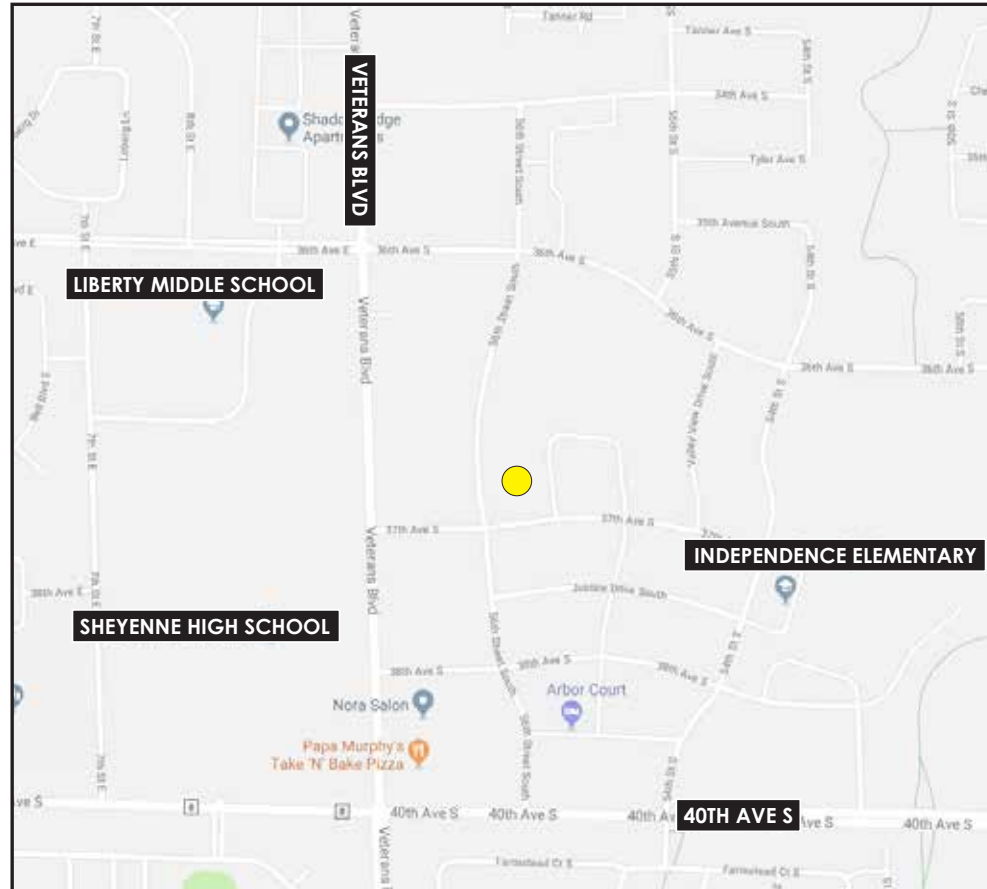

Valley View

4th Addition

LOT 45	BLK 2	3602 56 ST S	\$48,900	LOT 37	BLK 2	3640 56 ST S	SOLD
LOT 43	BLK 2	3612 56 ST S	\$43,900	LOT 35	BLK 2	3650 56 ST S	\$45,900
LOT 42	BLK 2	3616 56 ST S	\$43,900	LOT 34	BLK 2	3654 56 ST S	\$45,900
LOT 41	BLK 2	3622 56 ST S	\$43,900	LOT 32	BLK 2	3664 56 ST S	UNDER CONSTRUCTION
LOT 39	BLK 2	3630 56 ST S	\$43,900	LOT 31	BLK 2	3670 56 ST S	STARTING AT \$294,900
LOT 38	BLK 2	3636 56 ST S	\$46,900	LOT 29	BLK 2	3680 56 ST S	STARTING AT \$264,900