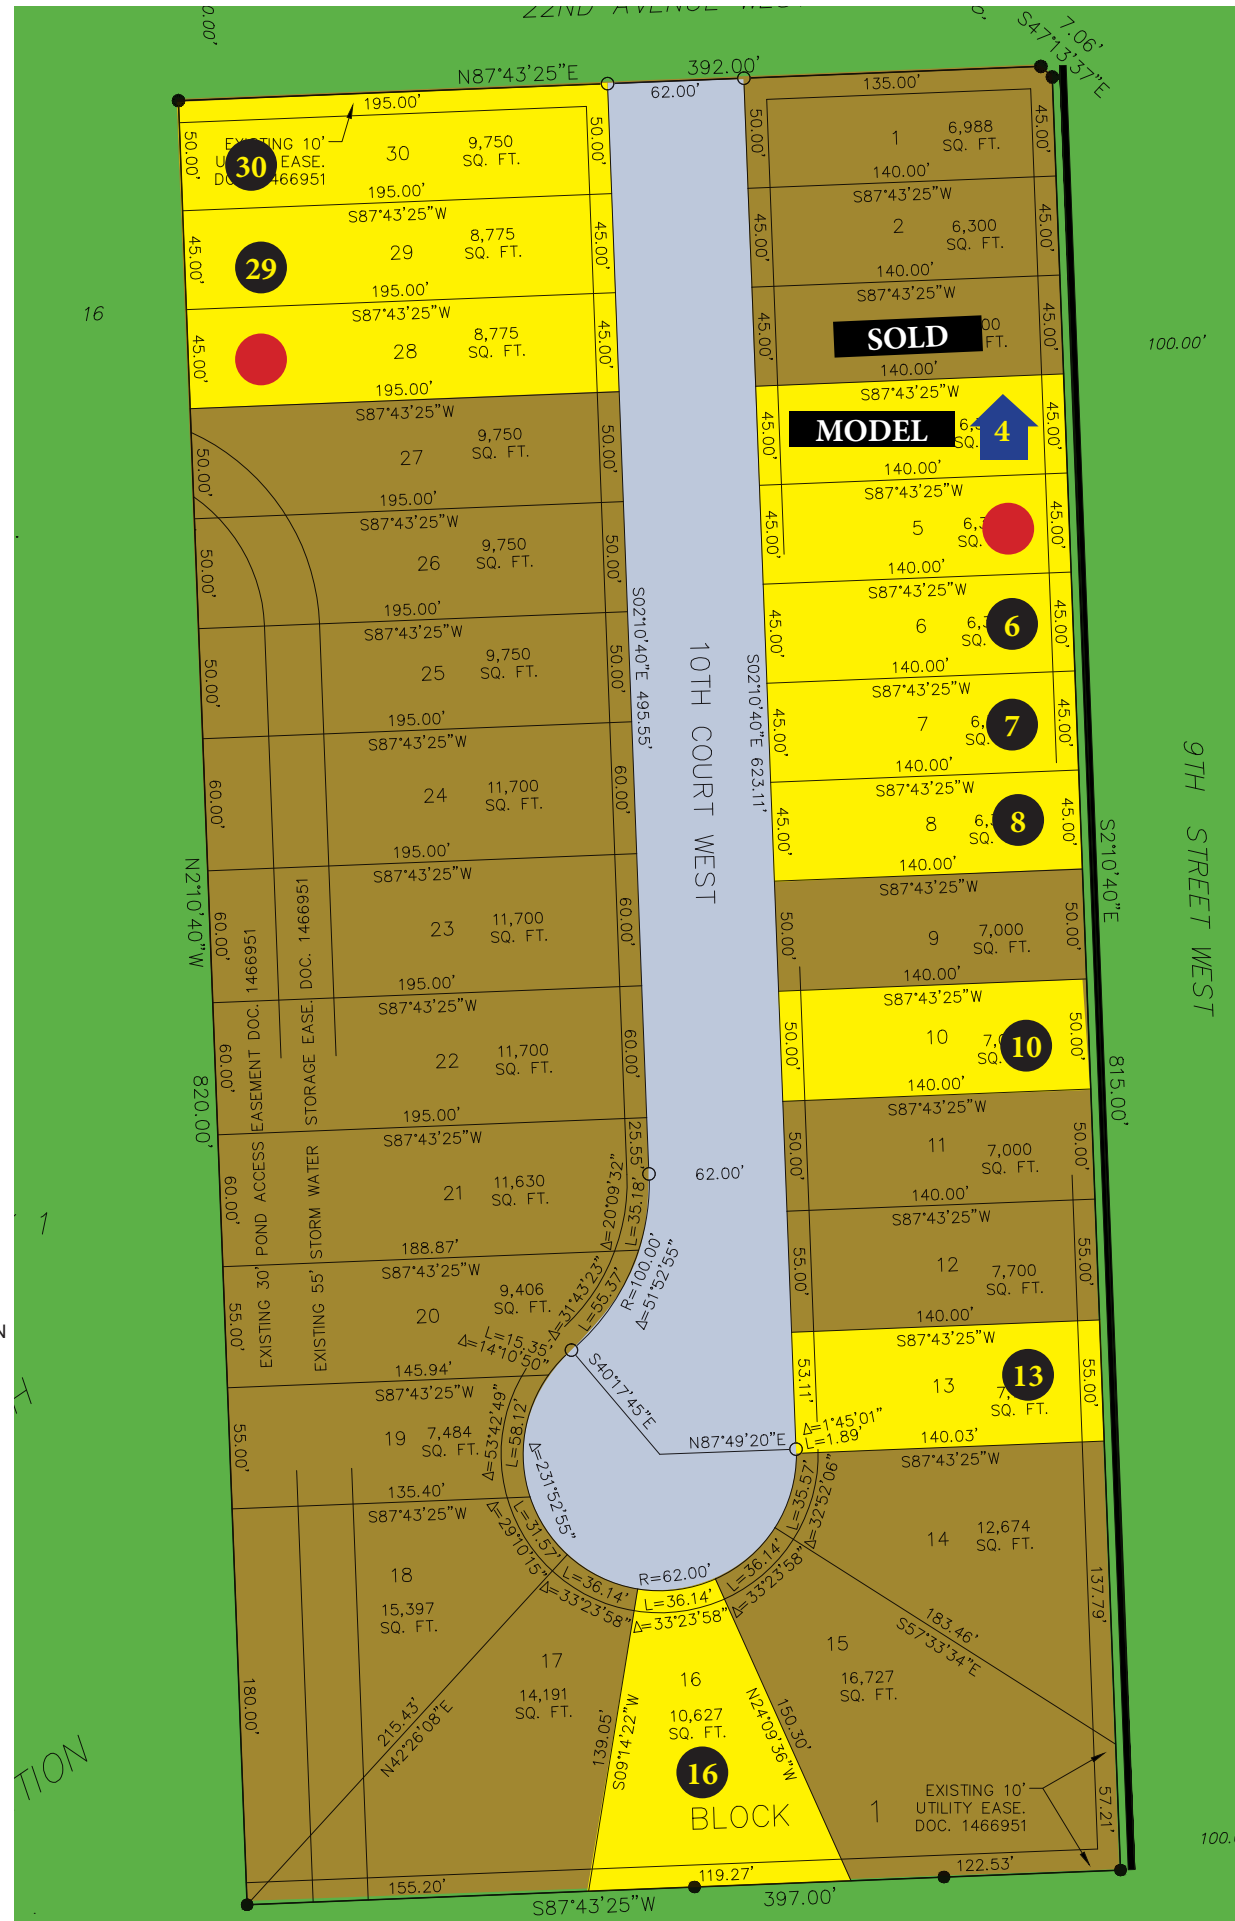

# Brooks Harbor

8th Addition

LOT 4	BLK 1	2215 10 COURT W	STARTING AT MARIA 2.5 MODEL	\$249,900	LOT 16	BLK 1	2263 10 COURT W	\$60,900
LOT 5	BLK 1	2219 10 COURT W	UNDER CONSTRUCTION SARAH 2.5 MODEL		LOT 28	BLK 1	2212 10 COURT W	UNDER CONSTRUCTION
LOT 6	BLK 1	2223 10 COURT W		\$45,900	LOT 29	BLK 1	2208 10 COURT W	\$50,900
LOT 7	BLK 1	2227 10 COURT W		\$45,900	LOT 30	BLK 1	2204 10 COURT W	\$47,900
LOT 8	BLK 1	2231 10 COURT W		\$45,900				
LOT 10	BLK 1	2239 10 COURT W		\$49,900				
LOT 13	BLK 1	2251 10 COURT W		\$53,900				