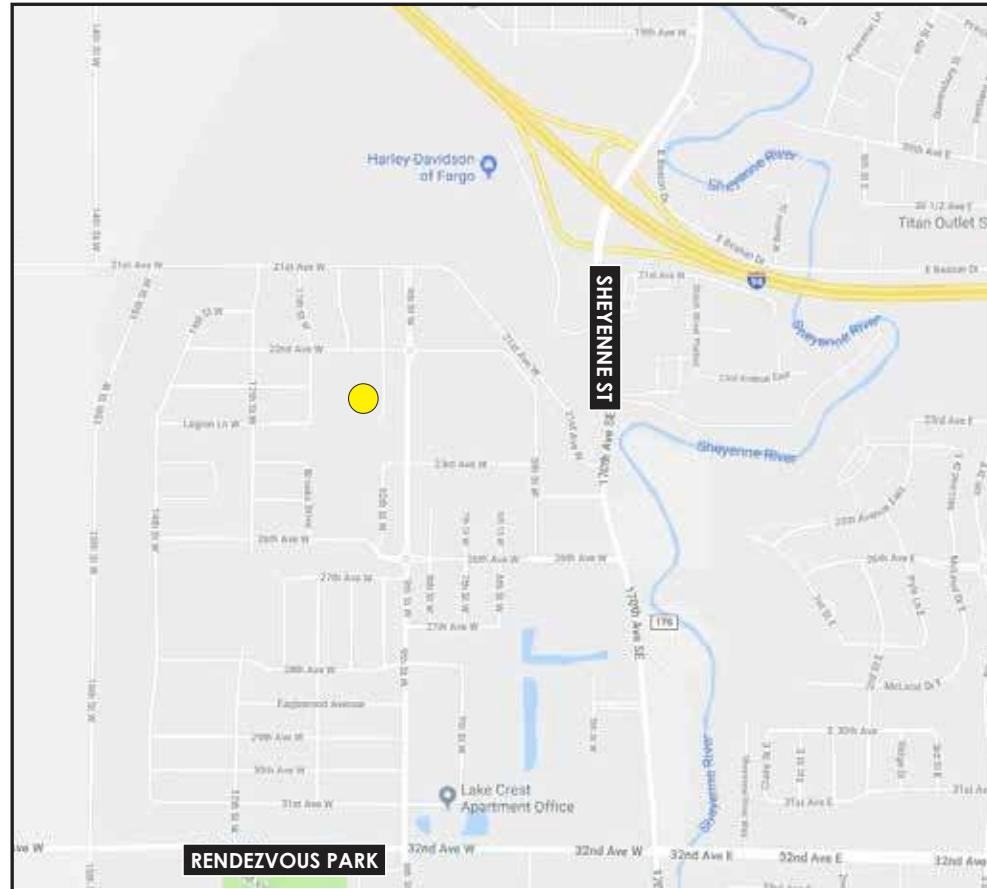

# Brooks Harbor

8th Addition

LOT 4	BLK 1	2215 10 COURT W	STARTING AT MARIA 2.5 MODEL	\$249,900	LOT 16	BLK 1	2263 10 COURT W	\$60,900
LOT 5	BLK 1	2219 10 COURT W	STARTING AT SARAH 2.5 MODEL	\$272,900	LOT 28	BLK 1	2212 10 COURT W	RESERVED
LOT 6	BLK 1	2223 10 COURT W		\$45,900	LOT 29	BLK 1	2208 10 COURT W	\$50,900
LOT 7	BLK 1	2227 10 COURT W		\$45,900	LOT 30	BLK 1	2204 10 COURT W	\$47,900
LOT 8	BLK 1	2231 10 COURT W		\$45,900				
LOT 10	BLK 1	2239 10 COURT W		\$49,900				
LOT 13	BLK 1	2251 10 COURT W		\$53,900				