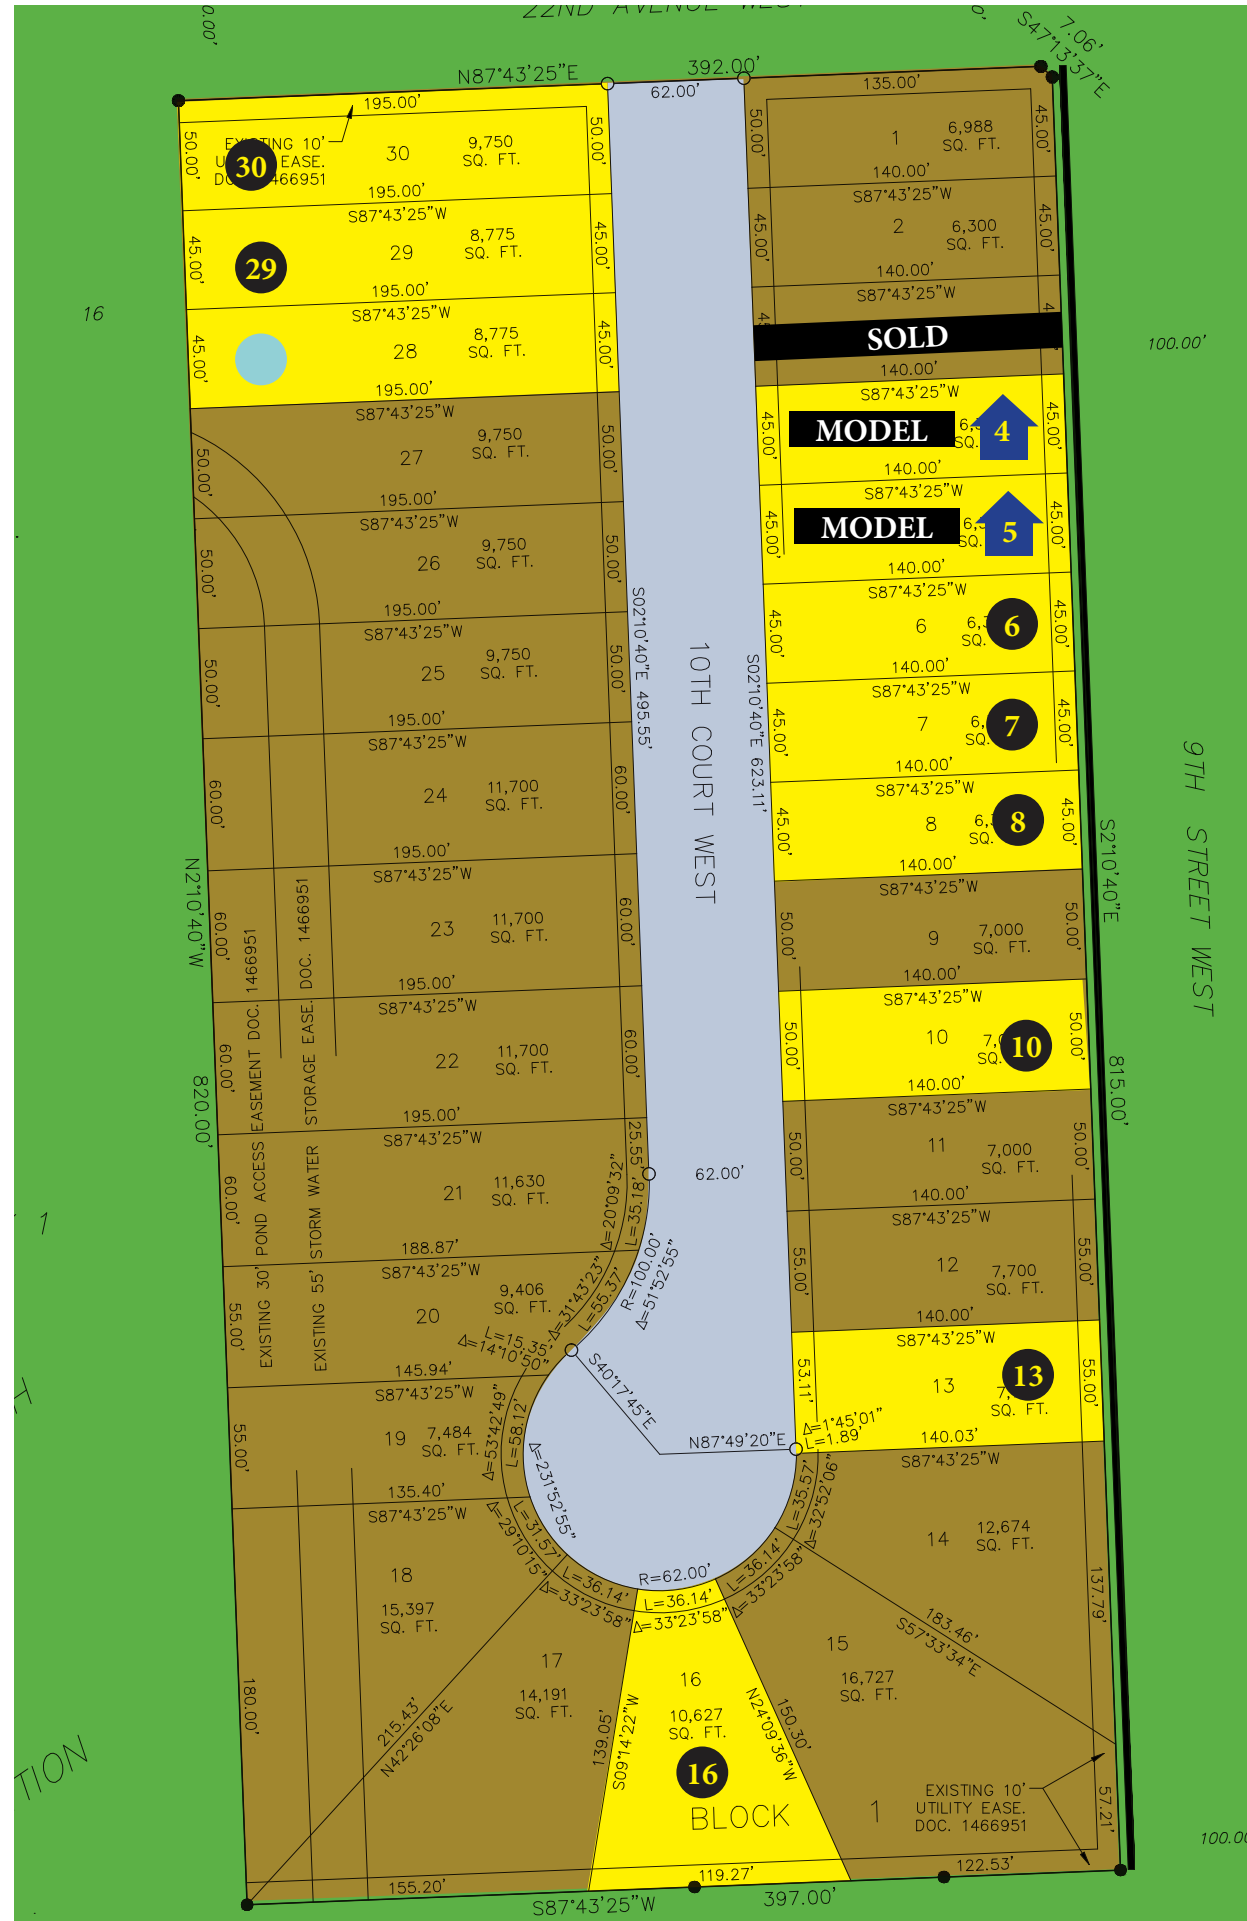

# Brooks Harbor

8th Addition

LOT 4	BLK 1	2215 10 COURT W	STARTING AT MARIA 2.5 MODEL	\$249,900	LOT 16	BLK 1	2263 10 COURT W	\$60,900
LOT 5	BLK 1	2219 10 COURT W	STARTING AT SARAH 2.5 MODEL	\$272,900	LOT 28	BLK 1	2212 10 COURT W	RESERVED
LOT 6	BLK 1	2223 10 COURT W		\$45,900	LOT 29	BLK 1	2208 10 COURT W	\$50,900
LOT 7	BLK 1	2227 10 COURT W		\$45,900	LOT 30	BLK 1	2204 10 COURT W	\$47,900
LOT 8	BLK 1	2231 10 COURT W		\$45,900				
LOT 10	BLK 1	2239 10 COURT W		\$49,900				
LOT 13	BLK 1	2251 10 COURT W		\$53,900				