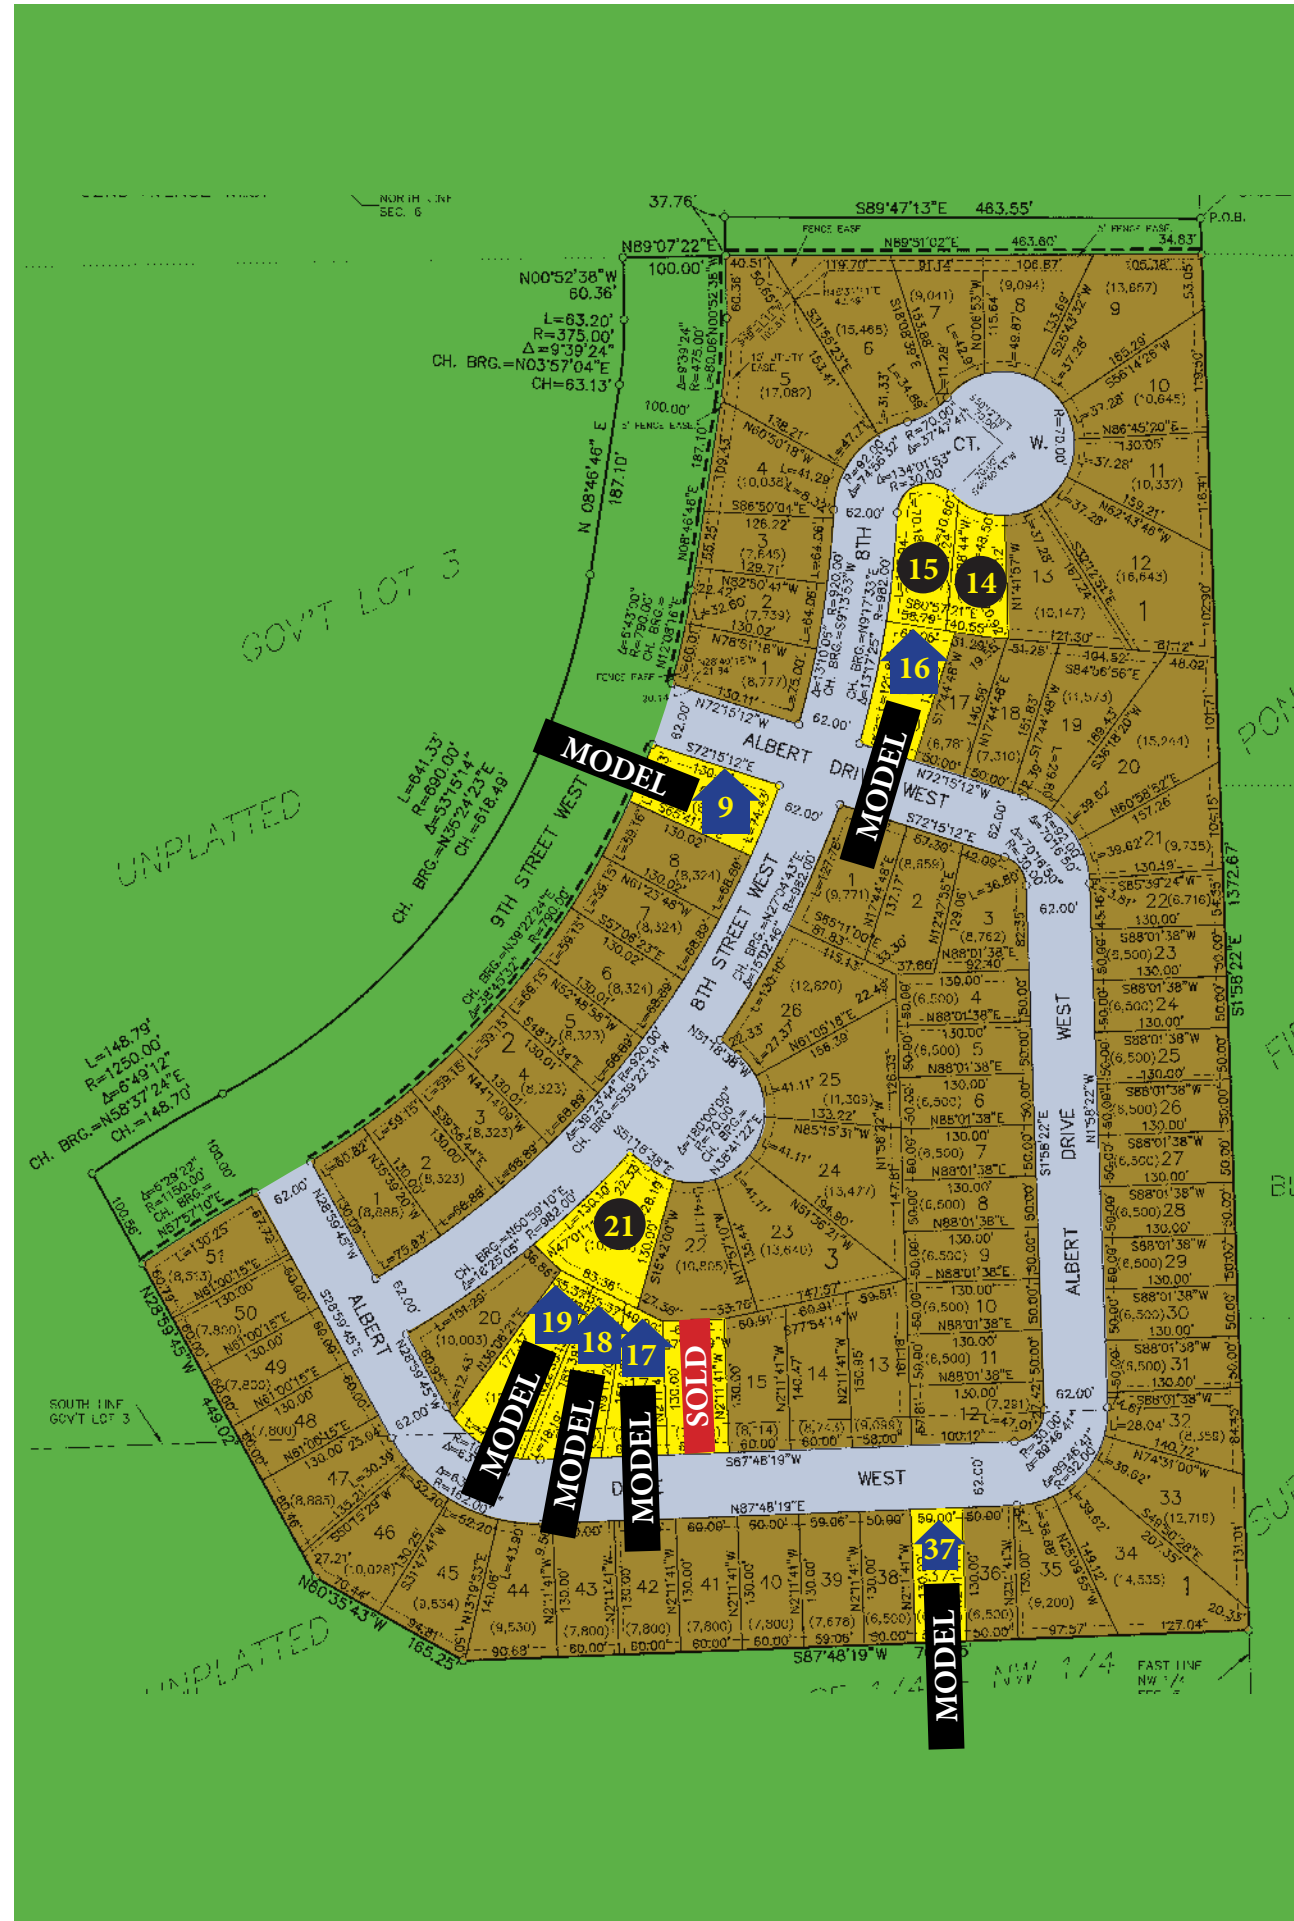

The Wilds

7th Addition

LOT 14	BLK 1	5257 8 CT W	\$38,900	LOT 16	BLK 3	802 ALBERT DR SARAH 3.0 EU MODEL	SOLD
LOT 15	BLK 1	5261 8 CT W	\$38,900	LOT 17	BLK 3	806 ALBERT DR LIZZIE 3.0 3BD MODEL	STARTING AT \$277,900
LOT 16	BLK 1	701 ALBERT DR LIZZIE 3.0 3BD MODEL	STARTING AT \$269,900	LOT 18	BLK 3	810 ALBERT DR MARIA 3.0 EU MODEL	STARTING AT \$259,900
LOT 37	BLK 1	785 ALBERT DR MARIA 3.0 EU MODEL	STARTING AT \$259,900	LOT 19	BLK 3	818 ALBERT DR LIZZIE 3.0 MODEL	STARTING AT \$259,900
LOT 9	BLK 2	5310 8 ST S NEW 3 LEVEL MODEL	PRICE COMING SOON!	LOT 21	BLK 3	5335 8 ST S	\$48,900