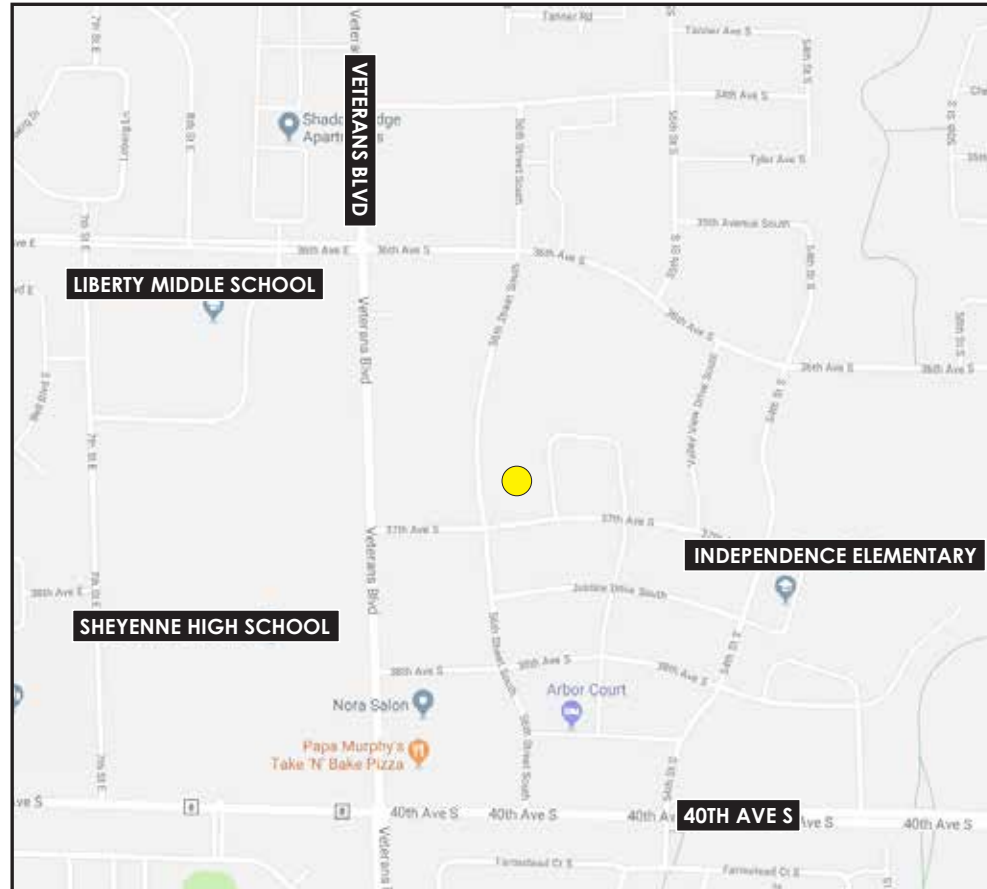

Valley View

4th Addition

LOT 45	BLK 2	3602 56 ST S	\$42,900	LOT 37	BLK 2	3640 56 ST S	SOLD
LOT 43	BLK 2	3612 56 ST S	\$37,900	LOT 35	BLK 2	3650 56 ST S	RESERVED
LOT 42	BLK 2	3616 56 ST S	\$37,900	LOT 34	BLK 2	3654 56 ST S	\$39,900
LOT 41	BLK 2	3622 56 ST S	\$37,900	LOT 32	BLK 2	3664 56 ST S	UNDER CONSTRUCTION
LOT 39	BLK 2	3630 56 ST S	\$37,900	LOT 31	BLK 2	3670 56 ST S	STARTING AT \$294,900
LOT 38	BLK 2	3636 56 ST S	\$40,900	LOT 29	BLK 2	3680 56 ST S	STARTING AT \$264,900