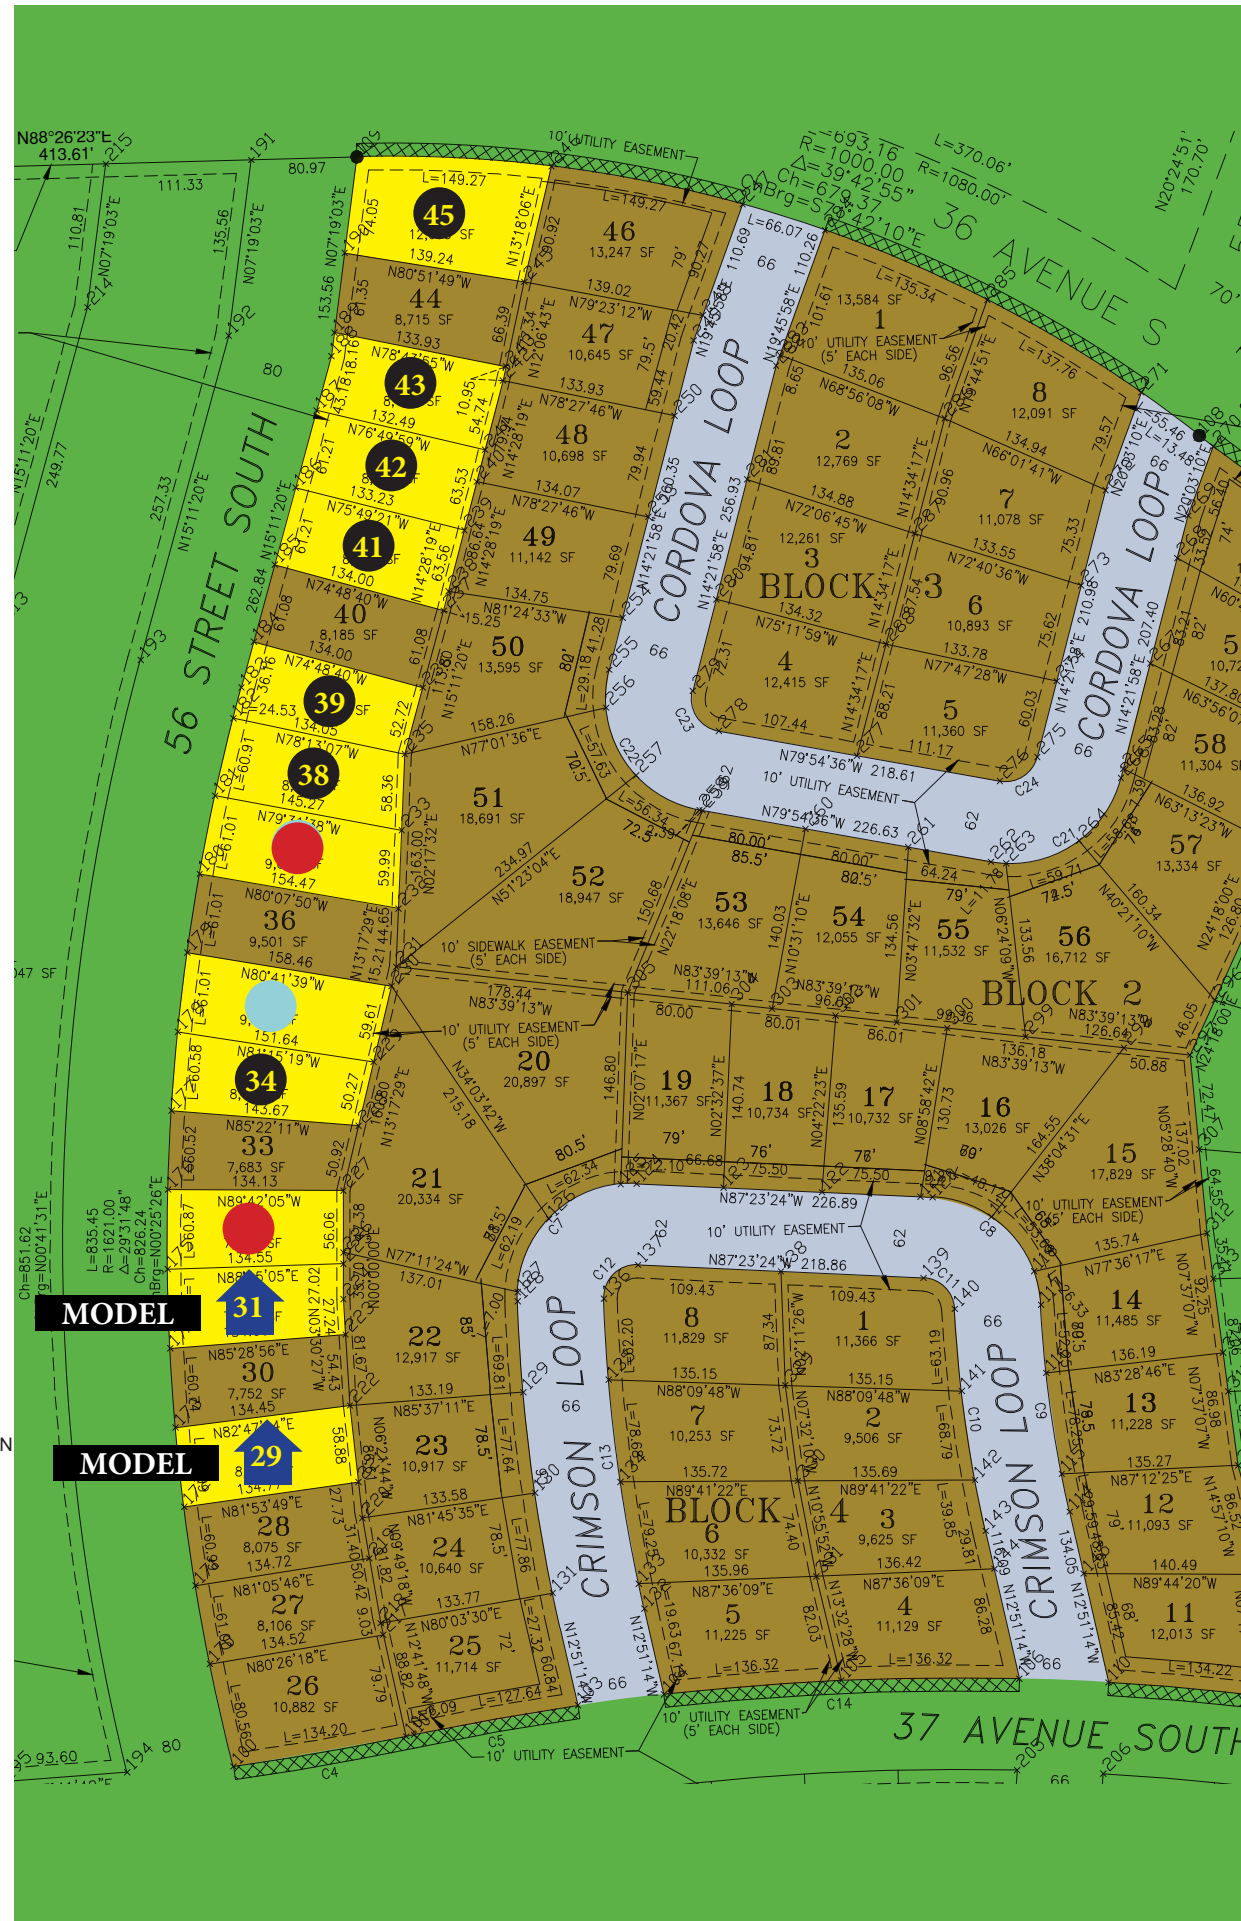

Valley View

4th Addition

LOT 45	BLK 2	3602 56 ST S	\$42,900	LOT 37	BLK 2	3640 56 ST S	SOLD
LOT 43	BLK 2	3612 56 ST S	\$37,900	LOT 35	BLK 2	3650 56 ST S	RESERVED
LOT 42	BLK 2	3616 56 ST S	\$37,900	LOT 34	BLK 2	3654 56 ST S	\$39,900
LOT 41	BLK 2	3622 56 ST S	\$37,900	LOT 32	BLK 2	3664 56 ST S	UNDER CONSTRUCTION
LOT 39	BLK 2	3630 56 ST S	\$37,900	LOT 31	BLK 2	3670 56 ST S	STARTING AT \$294,900
LOT 38	BLK 2	3636 56 ST S	\$40,900	LOT 29	BLK 2	3680 56 ST S	STARTING AT \$264,900