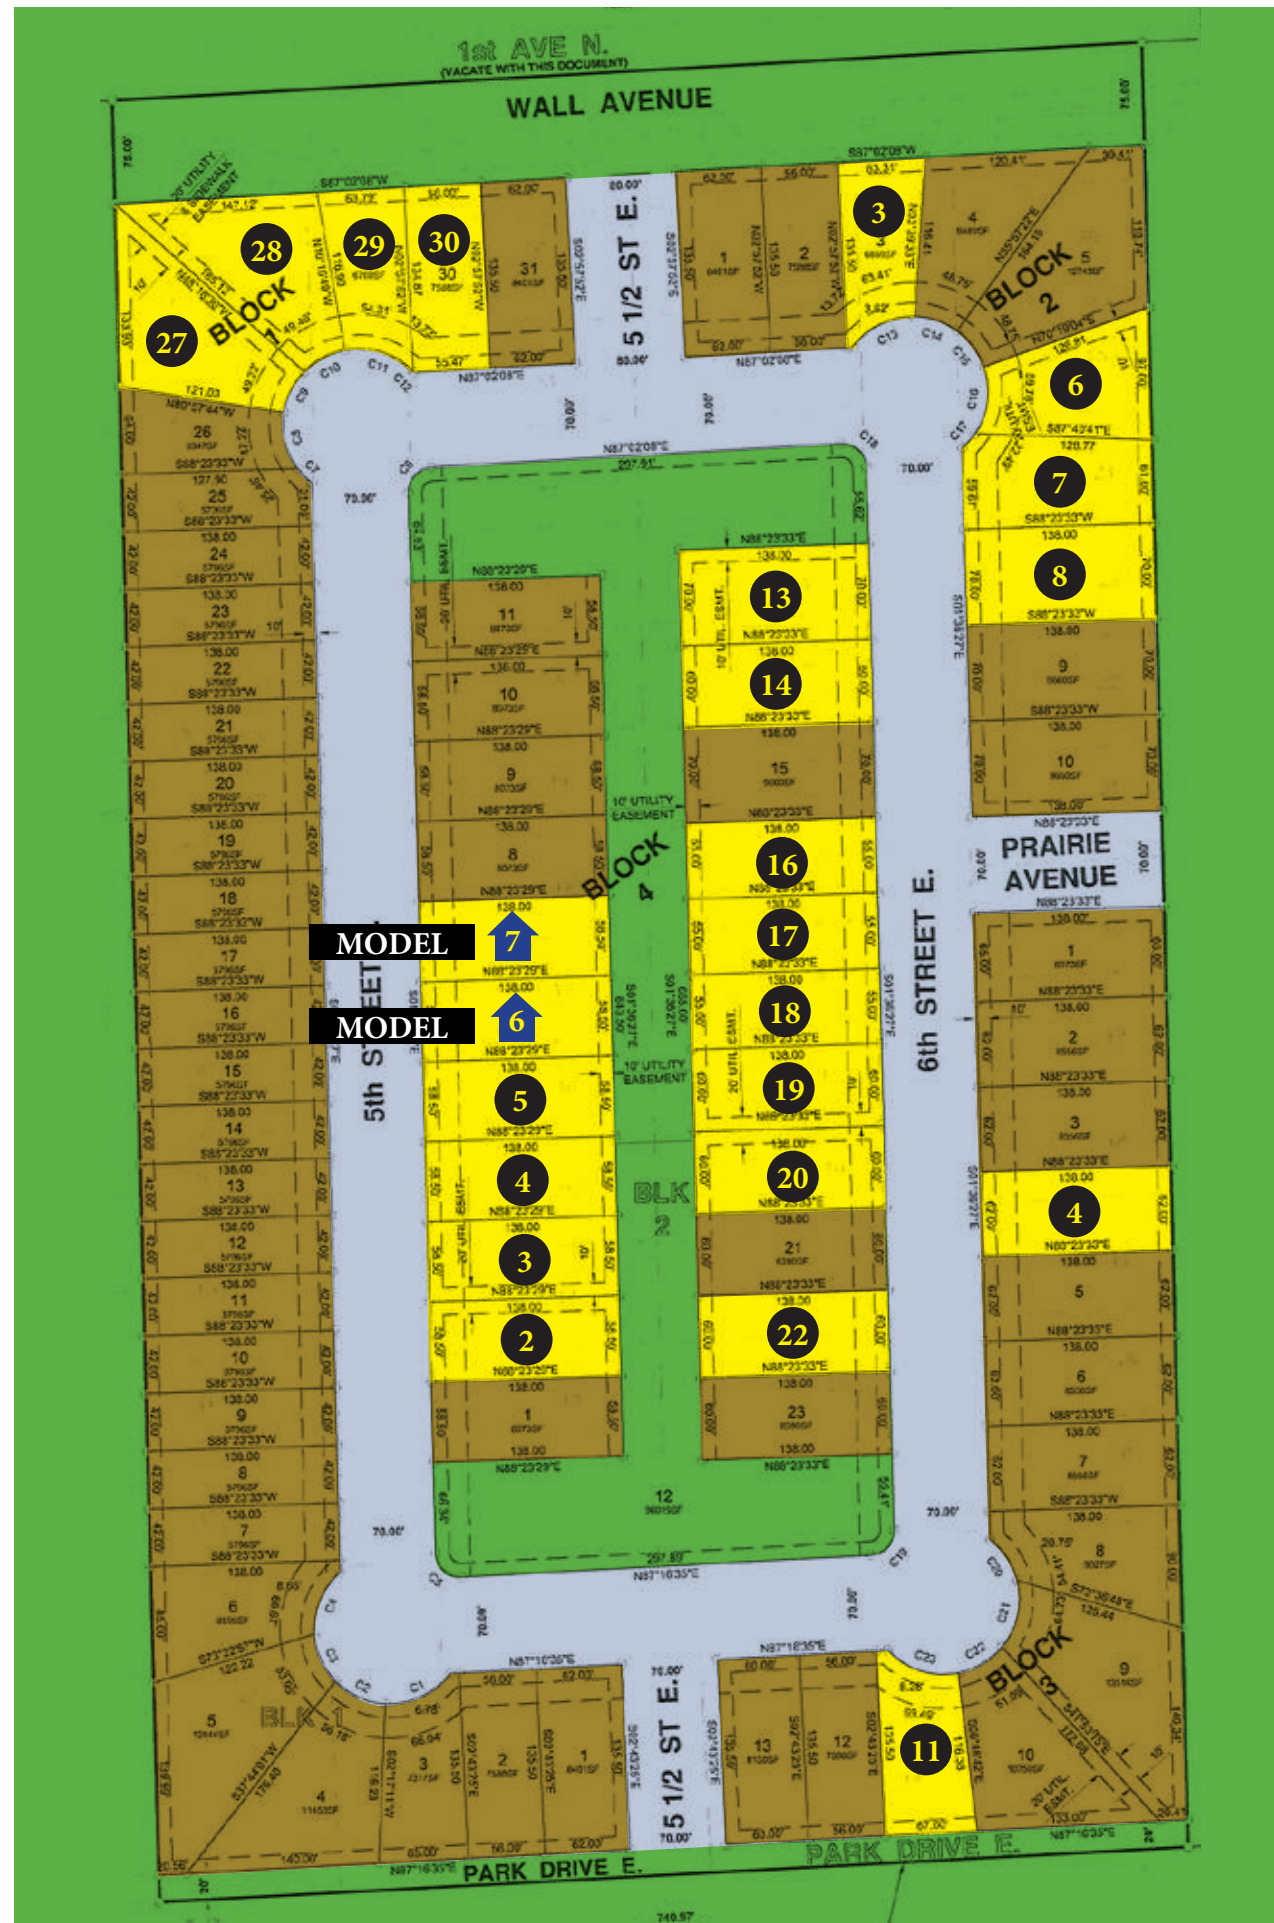

# Prairie View

LOT 27	BLK 1	101 5 ST E	\$28,900	LOT 5	BLK 4	318 5 ST E	\$29,900
LOT 28	BLK 1	97 5 ST E	\$26,900	LOT 6	BLK 4	314 5 ST E	STARTING AT \$225,900
LOT 29	BLK 1	93 5 ST E	\$27,900	LOT 7	BLK 4	310 5 ST E	STARTING AT \$264,900
LOT 30	BLK 1	89 5 ST E	\$27,900	LOT 13	BLK 4	207 6 ST E	\$44,900
LOT 3	BLK 2	94 6 ST E	\$27,900	LOT 14	BLK 4	215 6 ST E	\$39,900
LOT 6	BLK 2	108 6 ST E	\$42,900	LOT 16	BLK 4	303 6 ST E	\$29,900
LOT 7	BLK 2	112 6 ST E	\$38,900	LOT 17	BLK 4	311 6 ST E	\$29,900
LOT 8	BLK 2	208 6 ST E	\$38,900	LOT 18	BLK 4	315 6 ST E	\$29,900
LOT 4	BLK 3	408 6 ST E	\$29,900	LOT 19	BLK 4	319 6 ST E	\$32,900
LOT 11	BLK 3	614 6 ST E	\$25,900	LOT 20	BLK 4	407 6 ST E	\$32,900
LOT 2	BLK 4	418 5 ST E	\$29,900	LOT 22	BLK 4	419 6 ST E	\$32,900
LOT 3	BLK 4	410 5 ST E	\$29,900				
LOT 4	BLK 4	406 5 ST E	\$29,900				