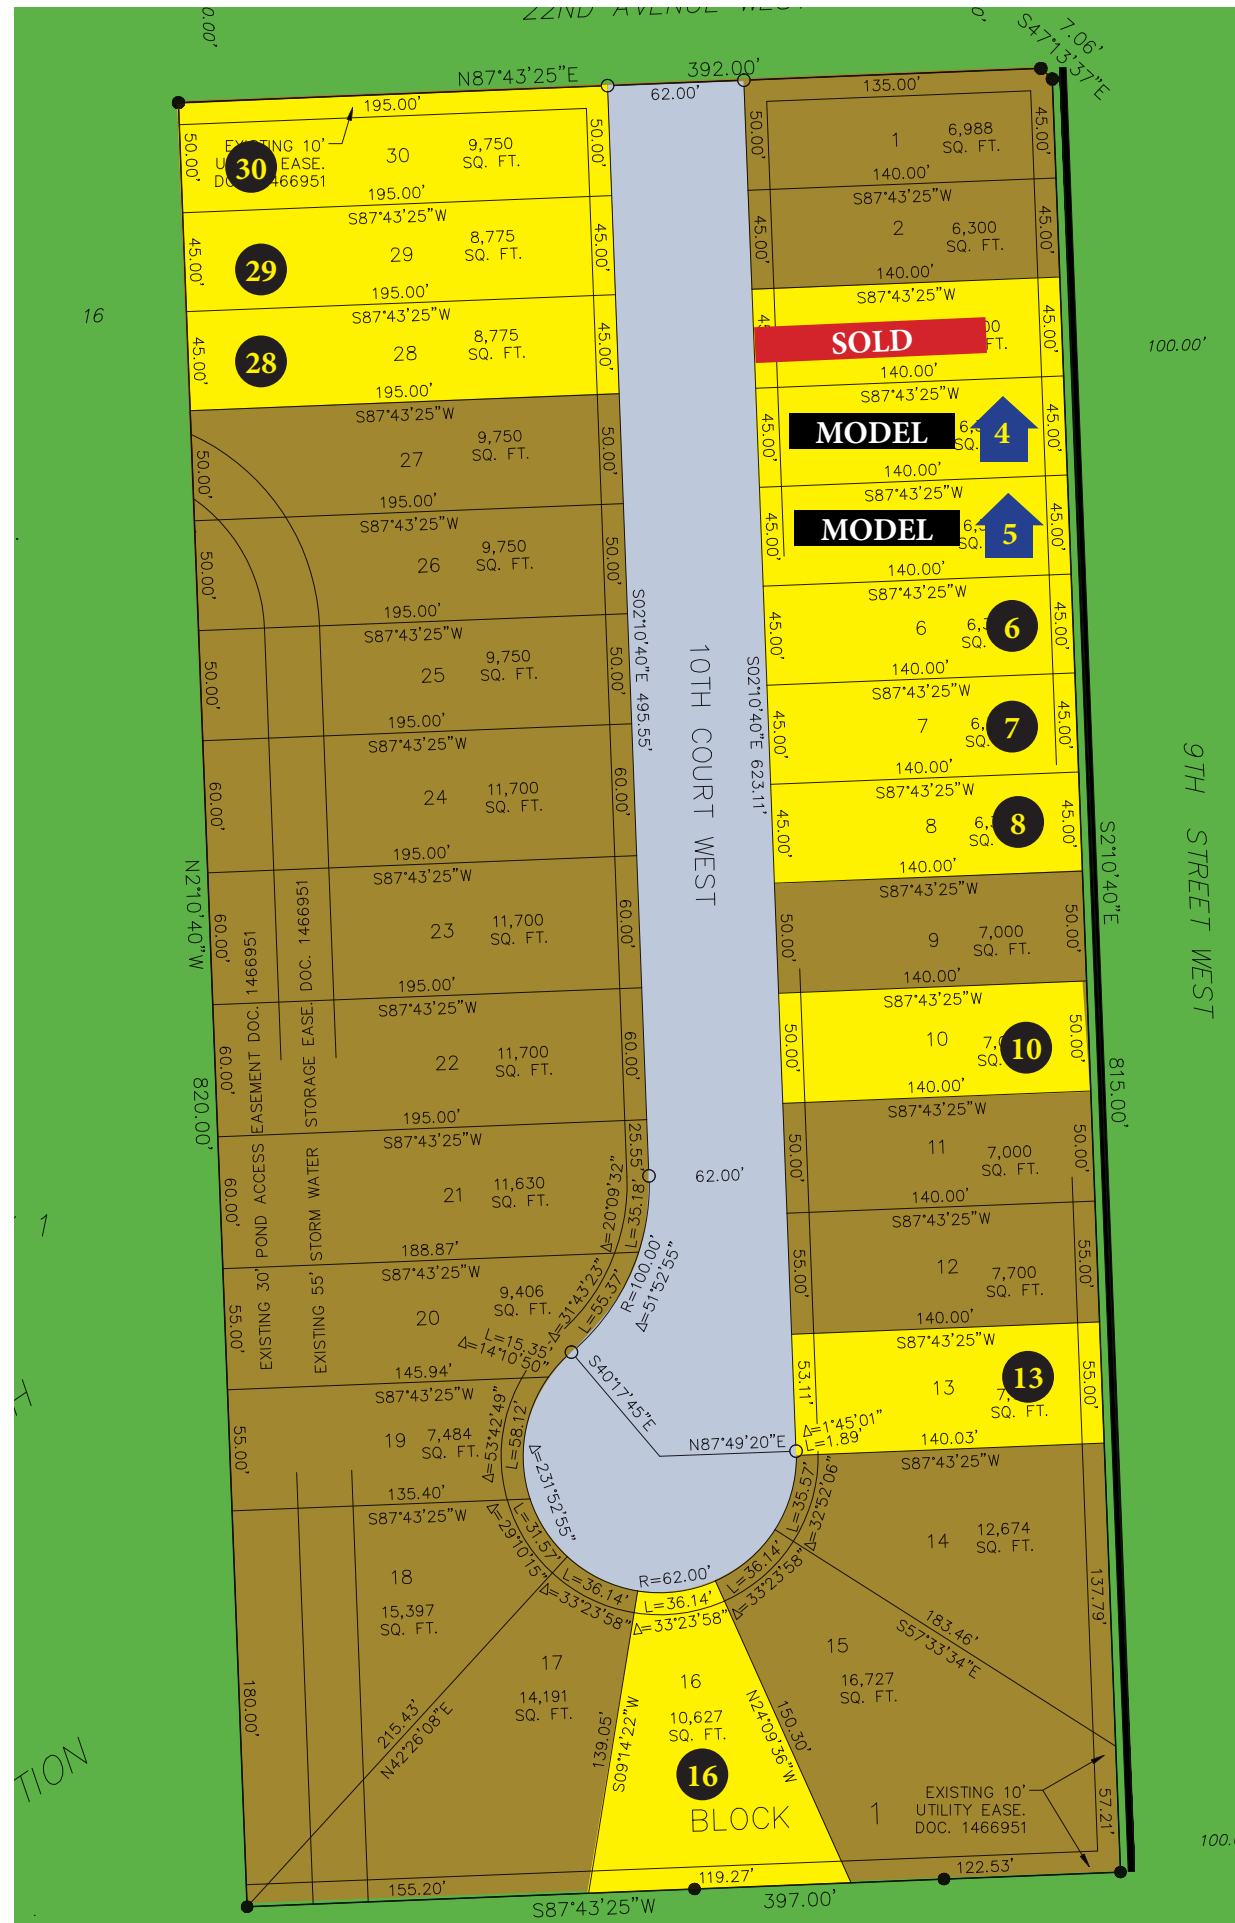

Brooks Harbor

8th Addition

LOT 3	BLK 1	2211 10 COURT W	SOLD	LOT 13	BLK 1	2251 10 COURT W	\$50,900
LOT 4	BLK 1	2215 10 COURT W	STARTING AT MARIA 2.5 MODEL \$249,900	LOT 16	BLK 1	2263 10 COURT W	\$57,900
LOT 5	BLK 1	2219 10 COURT W	STARTING AT SARAH 2.5 MODEL \$272,900	LOT 28	BLK 1	2212 10 COURT W	\$47,900
LOT 6	BLK 1	2223 10 COURT W	\$42,900	LOT 29	BLK 1	2208 10 COURT W	\$47,900
LOT 7	BLK 1	2227 10 COURT W	\$42,900	LOT 30	BLK 1	2204 10 COURT W	\$47,900
LOT 8	BLK 1	2231 10 COURT W	\$42,900				
LOT 10	BLK 1	2239 10 COURT W	\$46,900				