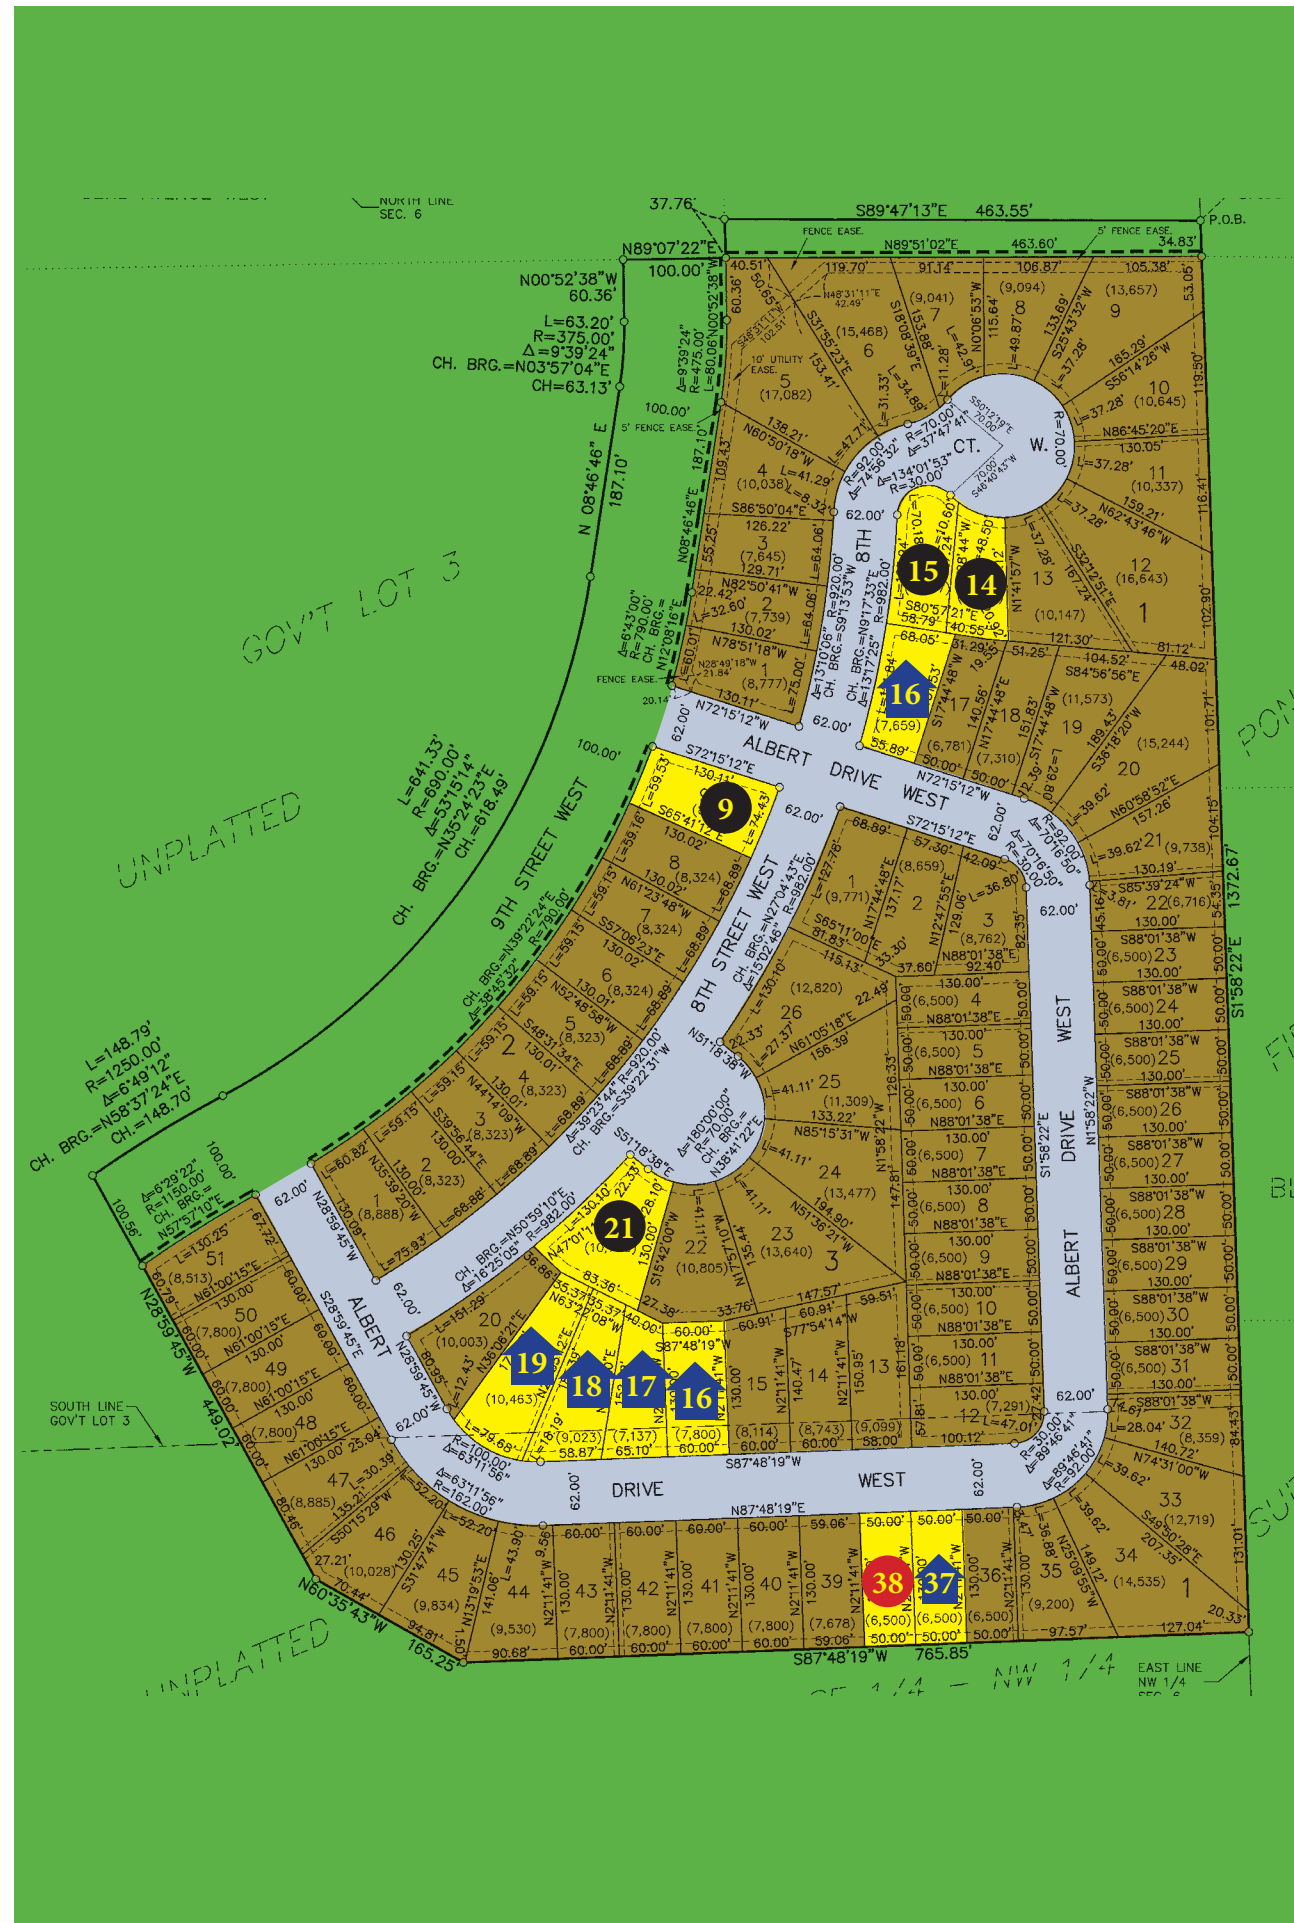

The Wilds

7th Addition

LOT 14	BLK 1	5257 8 CT W	\$38,900	LOT 16	BLK 3	802 ALBERT DR SARAH 3.0 EU MODEL	\$289,900
LOT 15	BLK 1	5261 8 CT W	\$38,900	LOT 17	BLK 3	806 ALBERT DR LIZZIE 3.0 MODEL	STARTING AT \$254,900
LOT 16	BLK 1	701 ALBERT DR LIZZIE 3.0 MODEL	STARTING AT \$264,900	LOT 18	BLK 3	810 ALBERT DR MARIA 3.0 MODEL	STARTING AT \$259,900
LOT 37	BLK 1	785 ALBERT DR MARIA 3.0 EU MODEL	STARTING AT \$259,900	LOT 19	BLK 3	818 ALBERT DR LIZZIE 3.0 MODEL	STARTING AT \$259,900
LOT 38	BLK 1	789 ALBERT DR	UNDER CONSTRUCTION	LOT 21	BLK 3	5335 8 ST S	\$48,900
LOT 9	BLK 2	5310 8 ST S	\$43,900				