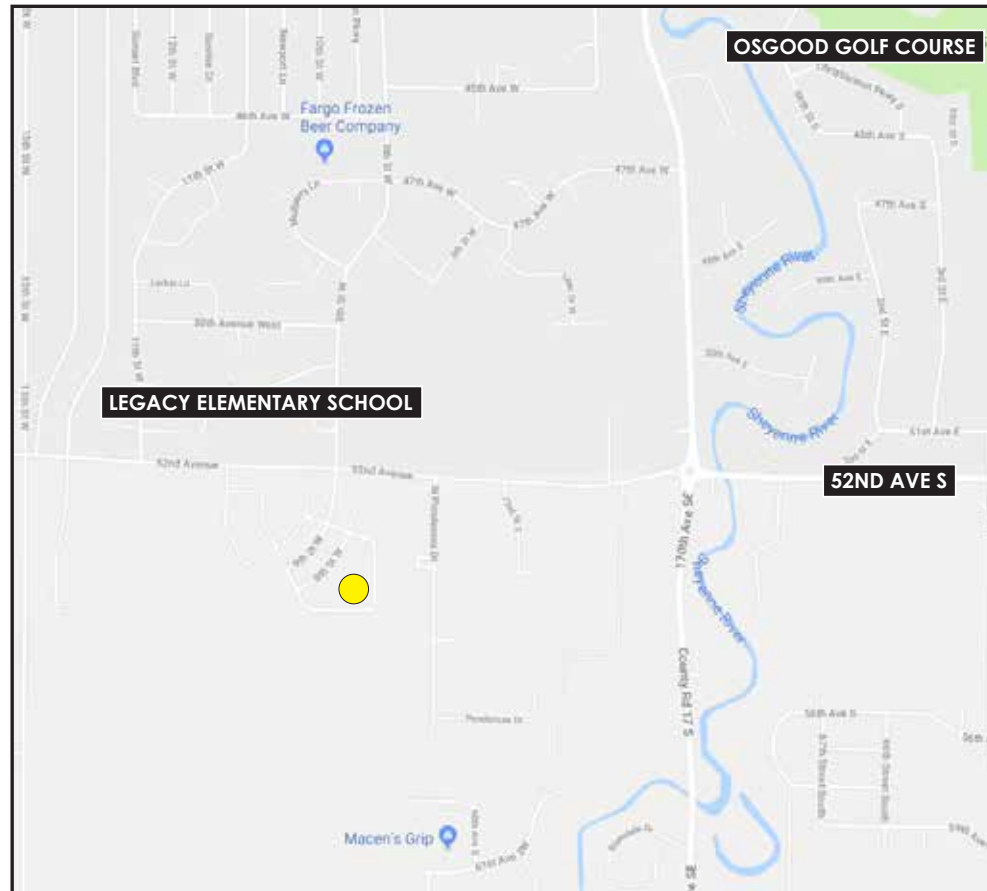

The Wilds

7th Addition

LOT 14	BLK 1	5257 8 CT W	\$38,900	LOT 16	BLK 3	802 ALBERT DR SARAH 3.0 EU MODEL	\$289,900
LOT 15	BLK 1	5261 8 CT W	\$38,900	LOT 17	BLK 3	806 ALBERT DR LIZZIE 3.0 MODEL	STARTING AT \$254,900
LOT 16	BLK 1	701 ALBERT DR LIZZIE 3.0 MODEL	STARTING AT \$264,900	LOT 18	BLK 3	810 ALBERT DR MARIA 3.0 MODEL	STARTING AT \$259,900
LOT 37	BLK 1	785 ALBERT DR MARIA 3.0 EU MODEL	STARTING AT \$259,900	LOT 19	BLK 3	818 ALBERT DR LIZZIE 3.0 MODEL	STARTING AT \$259,900
LOT 38	BLK 1	789 ALBERT DR	UNDER CONSTRUCTION	LOT 21	BLK 3	5335 8 ST S	\$48,900
LOT 9	BLK 2	5310 8 ST S	\$43,900				