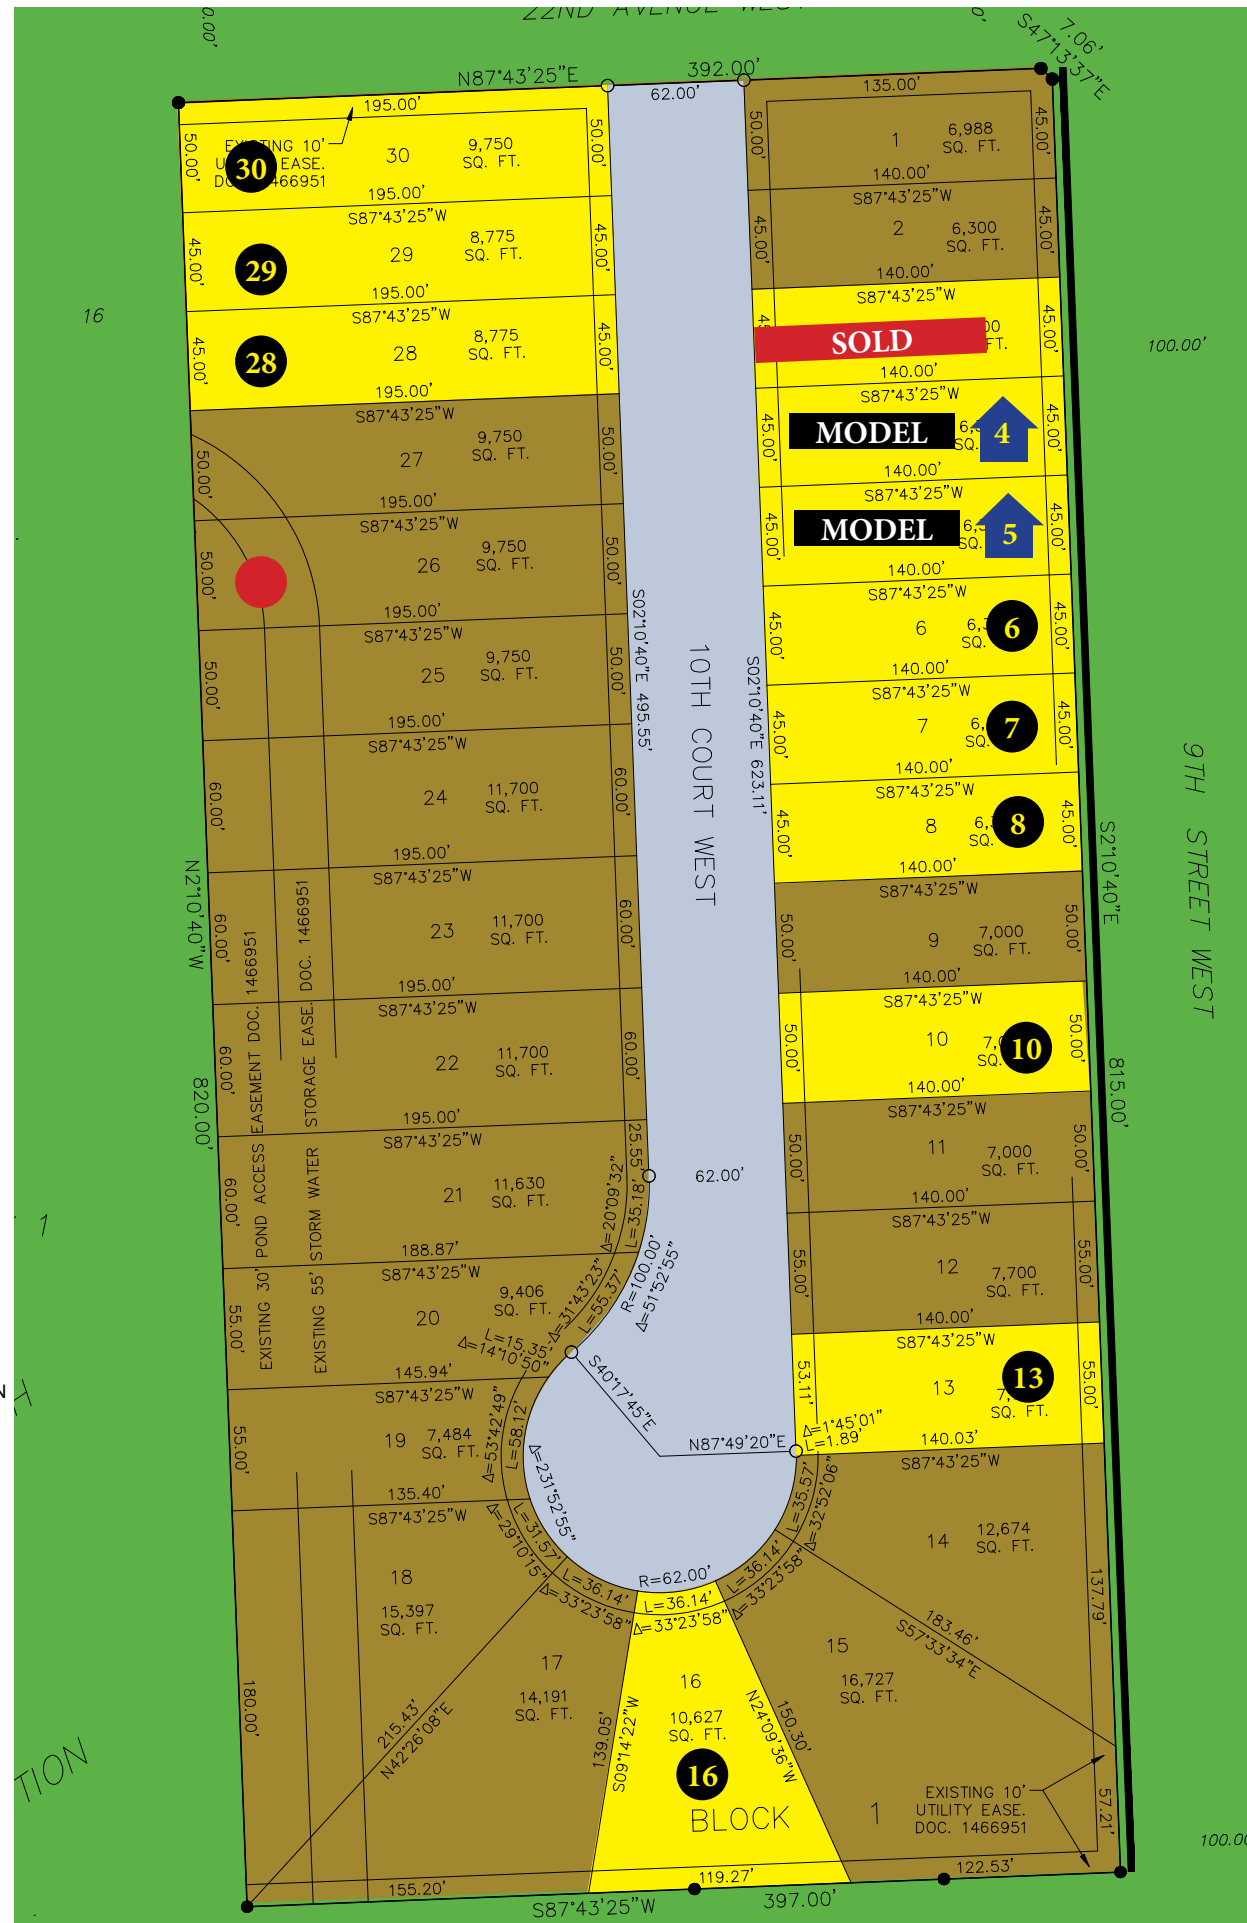

Brooks Harbor

8th Addition

LOT 3	BLK 1	2211 10 COURT W	SOLD	LOT 13	BLK 1	2251 10 COURT W	\$50,900
LOT 4	BLK 1	2215 10 COURT W	STARTING AT MARIA 2.5 MODEL \$249,900	LOT 16	BLK 1	2263 10 COURT W	\$57,900
LOT 5	BLK 1	2219 10 COURT W	STARTING AT SARAH 2.5 MODEL \$274,900	LOT 26	BLK 1	2220 10 COURT W	UNDER CONSTRUCTION
LOT 6	BLK 1	2223 10 COURT W	\$42,900	LOT 28	BLK 1	2212 10 COURT W	\$47,900
LOT 7	BLK 1	2227 10 COURT W	\$42,900	LOT 29	BLK 1	2208 10 COURT W	\$47,900
LOT 8	BLK 1	2231 10 COURT W	\$42,900	LOT 30	BLK 1	2204 10 COURT W	\$47,900
LOT 10	BLK 1	2239 10 COURT W	\$46,900				