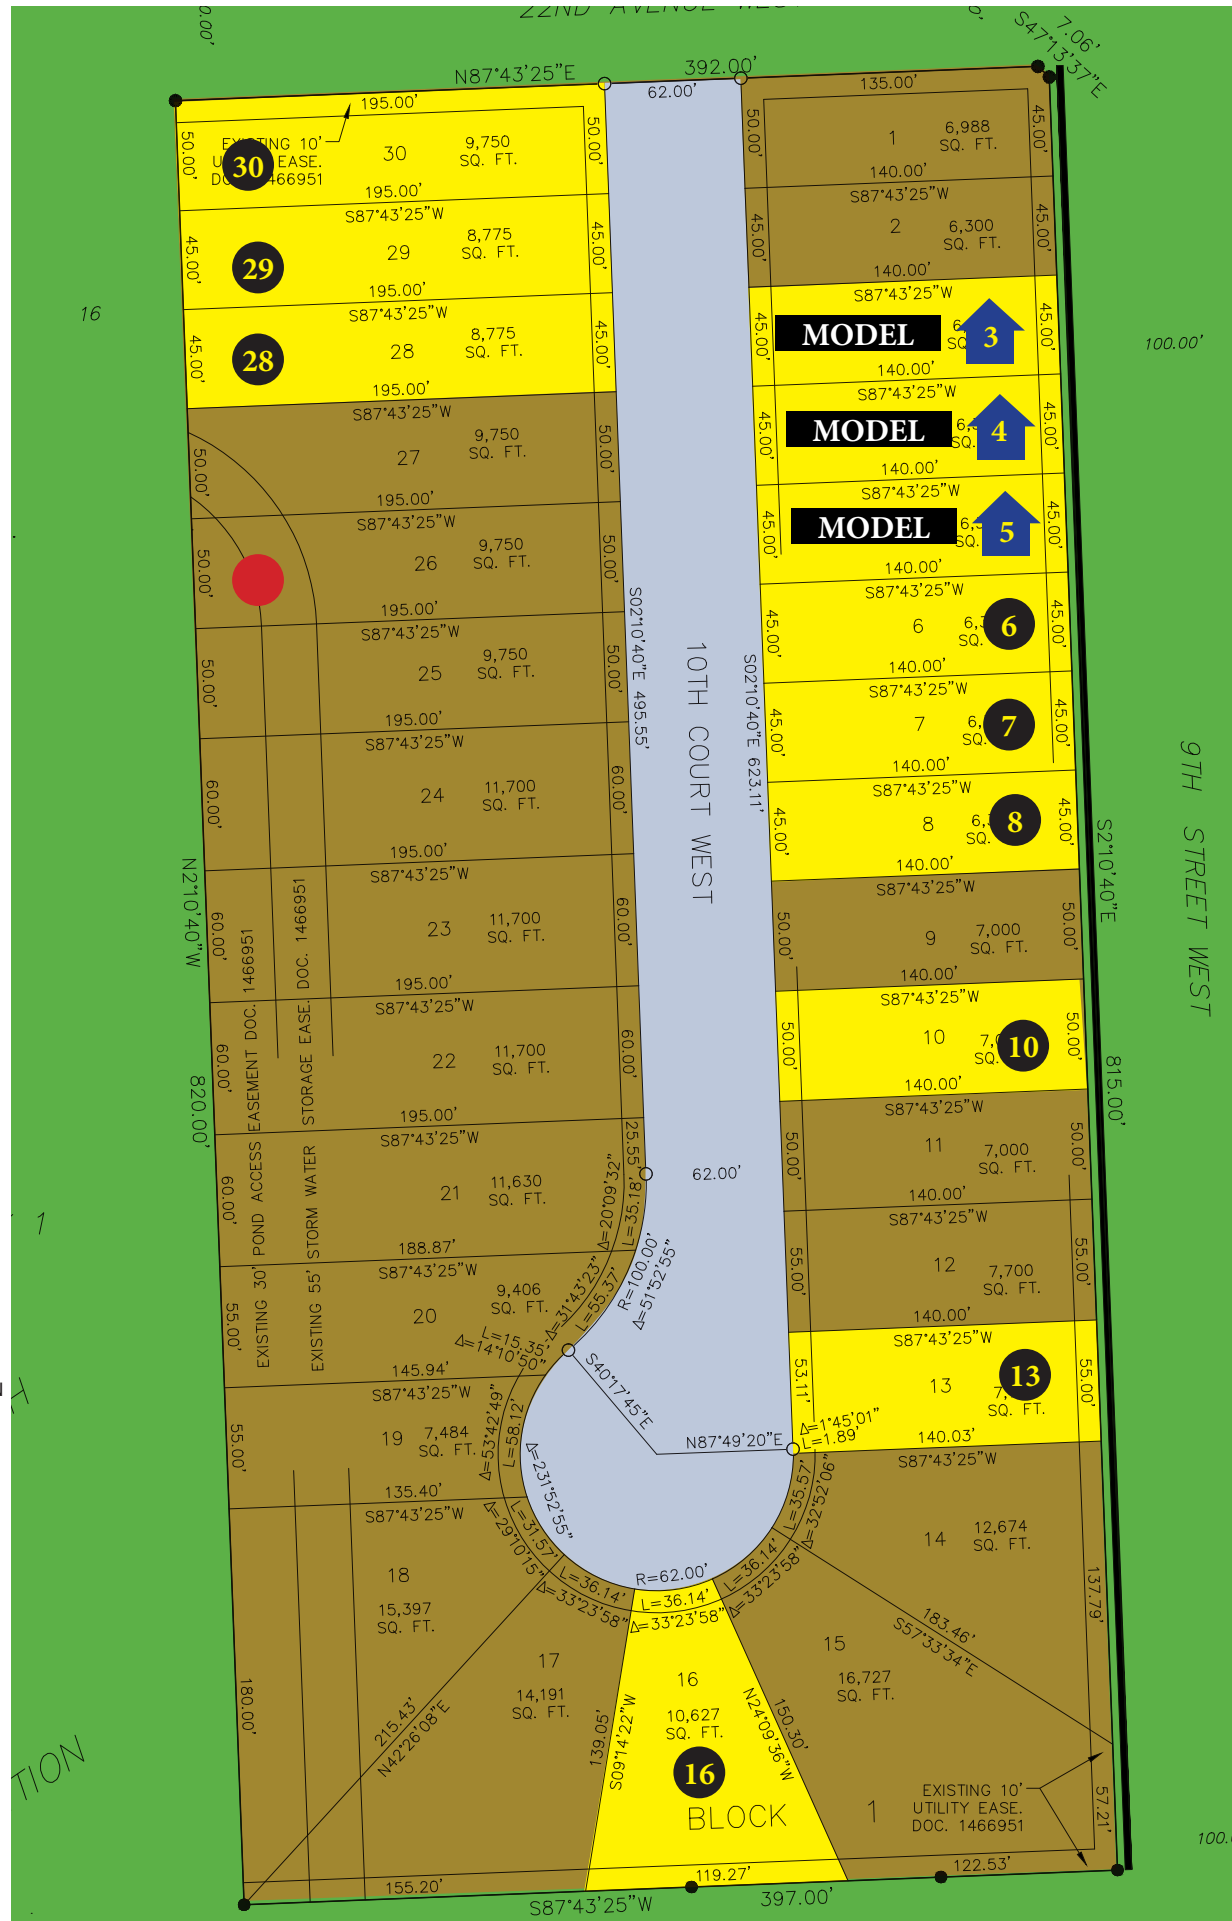

Brooks Harbor

8th Addition

LOT 3	BLK 1	2211 10 COURT W	\$249,900	LOT 13	BLK 1	2251 10 COURT W	\$50,900
		LIZZIE 2.0 MODEL					
LOT 4	BLK 1	2215 10 COURT W	STARTING AT \$249,900	LOT 16	BLK 1	2263 10 COURT W	\$57,900
		MARIA 2.5 MODEL					
LOT 5	BLK 1	2219 10 COURT W	STARTING AT \$274,900	LOT 26	BLK 1	2220 10 COURT W	UNDER CONSTRUCTION
		SARAH 2.5 MODEL					
LOT 6	BLK 1	2223 10 COURT W	\$42,900	LOT 28	BLK 1	2212 10 COURT W	\$47,900
LOT 7	BLK 1	2227 10 COURT W	\$42,900	LOT 29	BLK 1	2208 10 COURT W	\$47,900
LOT 8	BLK 1	2231 10 COURT W	\$42,900	LOT 30	BLK 1	2204 10 COURT W	\$47,900
LOT 10	BLK 1	2239 10 COURT W	\$46,900				