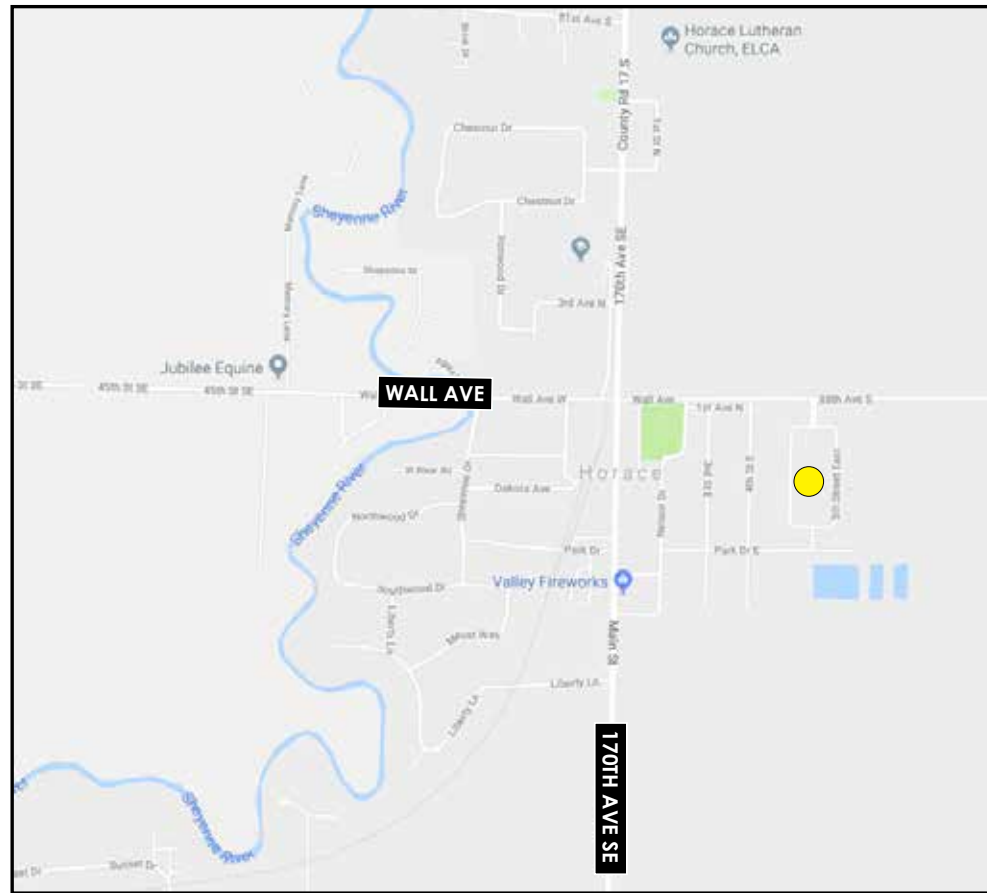

Prairie View

LOT 27	BLK 1	101 5 ST E	\$28,900	LOT 5	BLK 4	318 5 ST E	\$29,900
LOT 28	BLK 1	97 5 ST E	\$26,900	LOT 6	BLK 4	314 5 ST E	STARTING AT LIZZIE 3.0 MODEL \$225,900
LOT 29	BLK 1	93 5 ST E	\$27,900	LOT 7	BLK 4	310 5 ST E	STARTING AT SARAH 3.0 MODEL \$264,900
LOT 30	BLK 1	89 5 ST E	\$27,900	LOT 13	BLK 4	207 6 ST E	\$44,900
LOT 3	BLK 2	94 6 ST E	\$27,900	LOT 14	BLK 4	215 6 ST E	\$39,900
LOT 6	BLK 2	108 6 ST E	\$42,900	LOT 16	BLK 4	303 6 ST E	\$29,900
LOT 7	BLK 2	112 6 ST E	\$38,900	LOT 17	BLK 4	311 6 ST E	\$29,900
LOT 8	BLK 2	208 6 ST E	\$38,900	LOT 18	BLK 4	315 6 ST E	\$29,900
LOT 4	BLK 3	408 6 ST E	\$29,900	LOT 19	BLK 4	319 6 ST E	\$32,900
LOT 11	BLK 3	614 6 ST E	\$25,900	LOT 20	BLK 4	407 6 ST E	\$32,900
LOT 12	BLK 3	618 6 ST E	\$25,900	LOT 22	BLK 4	419 6 ST E	\$32,900
LOT 2	BLK 4	418 5 ST E	\$29,900				
LOT 3	BLK 4	410 5 ST E	\$29,900				
LOT 4	BLK 4	406 5 ST E	\$29,900				