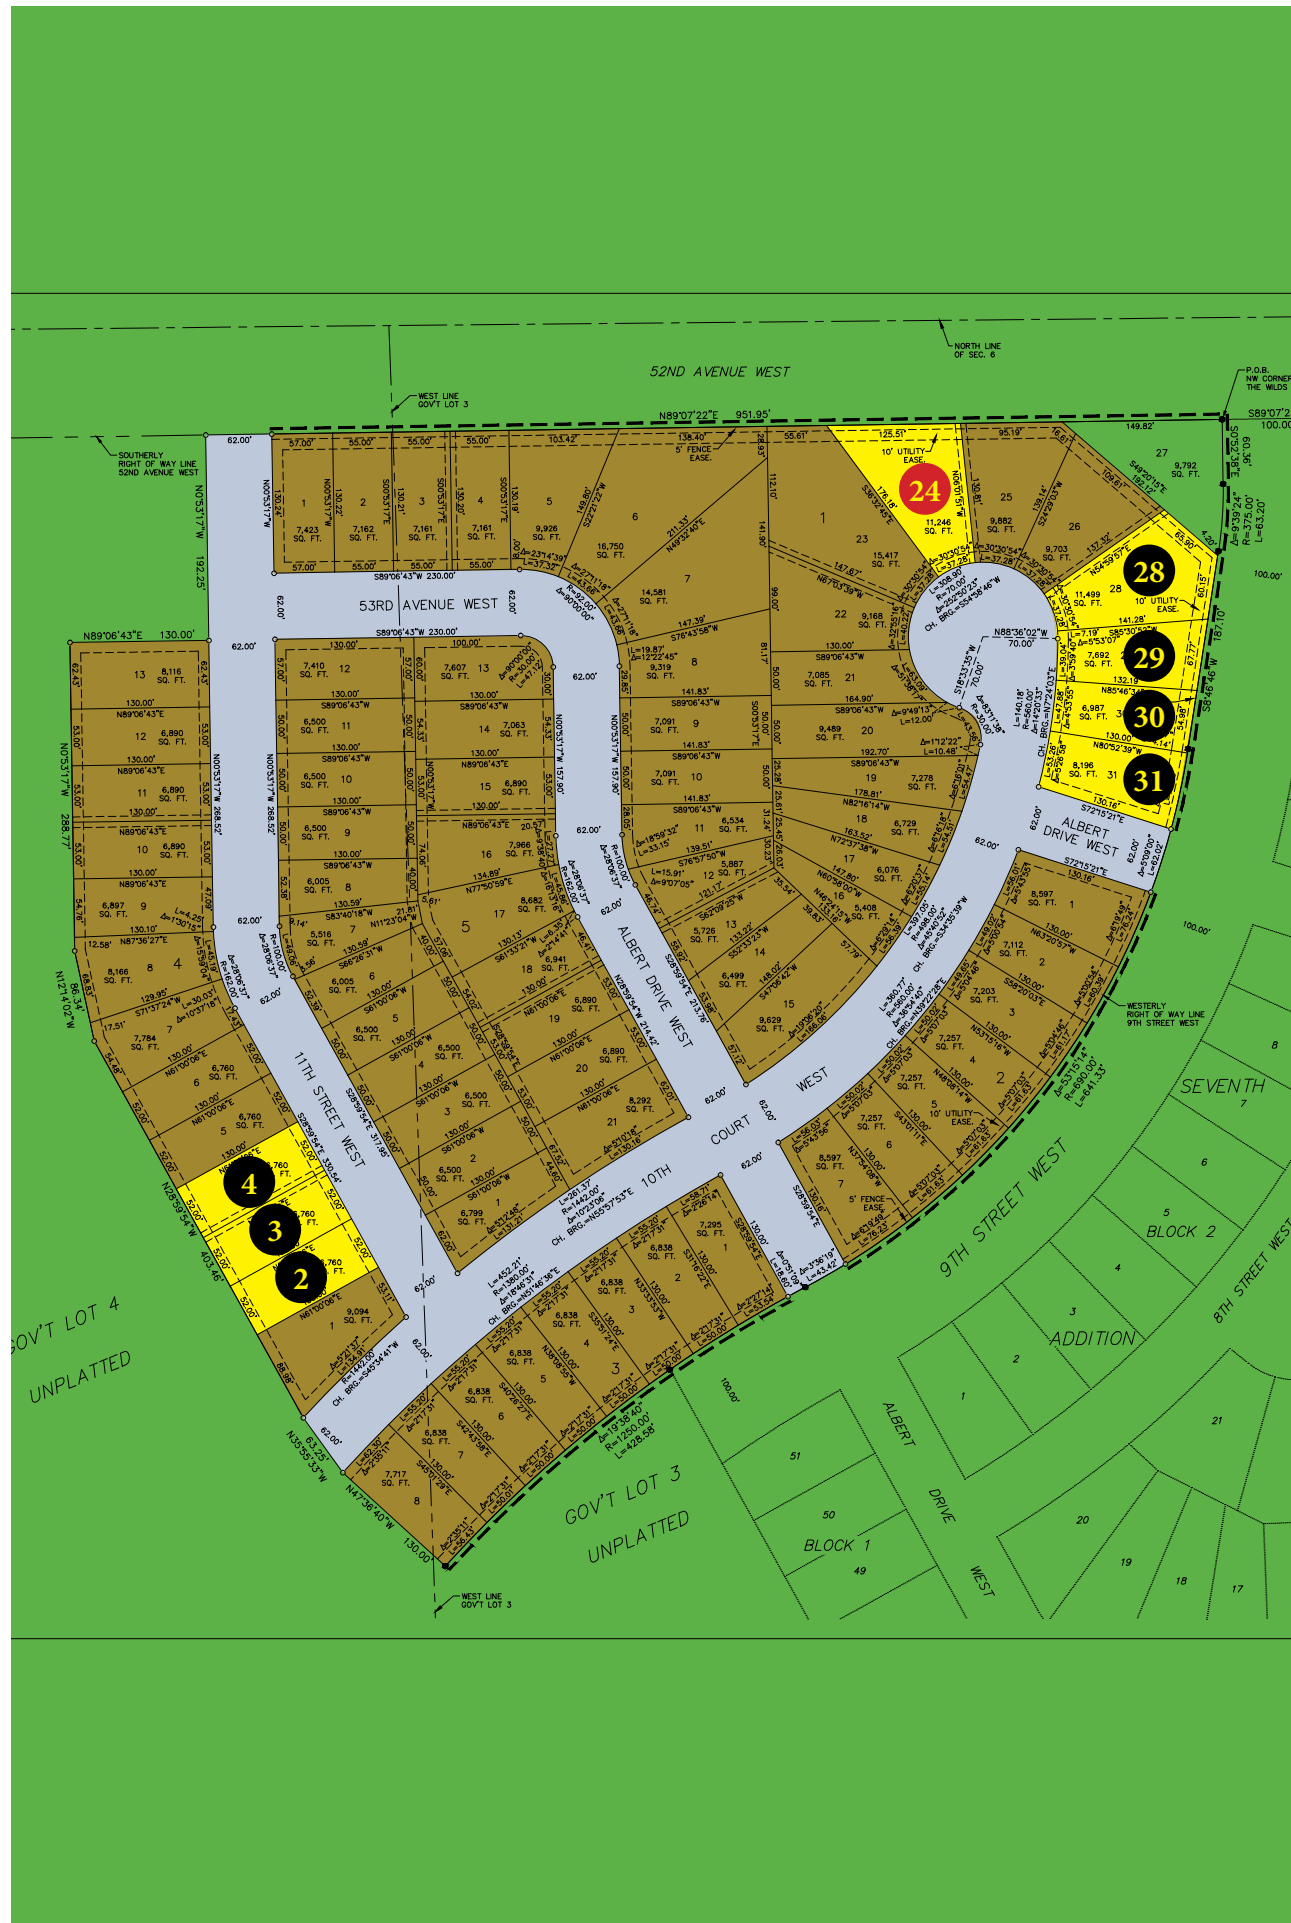

The Wilds

8th Addition

LOT 24	BLK 1	901 ASHLEY DR W	UNDER CONSTRUCTION
LOT 28	BLK 1	913 ASHLEY DR W	\$40,900
LOT 29	BLK 1	917 ASHLEY DR W	\$36,900
LOT 30	BLK 1	921 ASHLEY DR W	\$36,900
LOT 31	BLK 1	925 ASHLEY DR W	\$34,900
LOT 2	BLK 4	5284 10 ST W	\$36,900
LOT 3	BLK 4	5278 10 ST W	\$36,900
LOT 4	BLK 4	5272 10 ST W	\$36,900