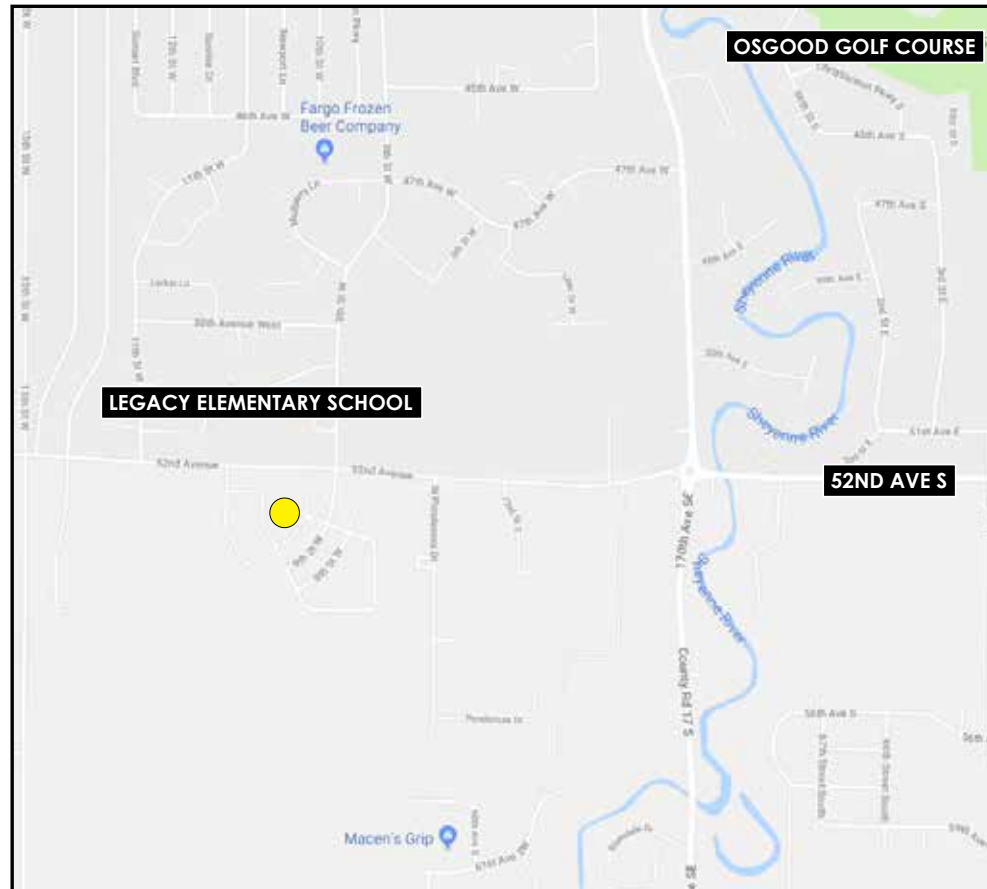

The Wilds

8th Addition

LOT 24	BLK 1	901 ASHLEY DR W	UNDER CONSTRUCTION
LOT 28	BLK 1	913 ASHLEY DR W	\$40,900
LOT 29	BLK 1	917 ASHLEY DR W	\$36,900
LOT 30	BLK 1	921 ASHLEY DR W	\$36,900
LOT 31	BLK 1	925 ASHLEY DR W	\$34,900
LOT 2	BLK 4	5284 10 ST W	\$36,900
LOT 3	BLK 4	5278 10 ST W	\$36,900
LOT 4	BLK 4	5272 10 ST W	\$36,900