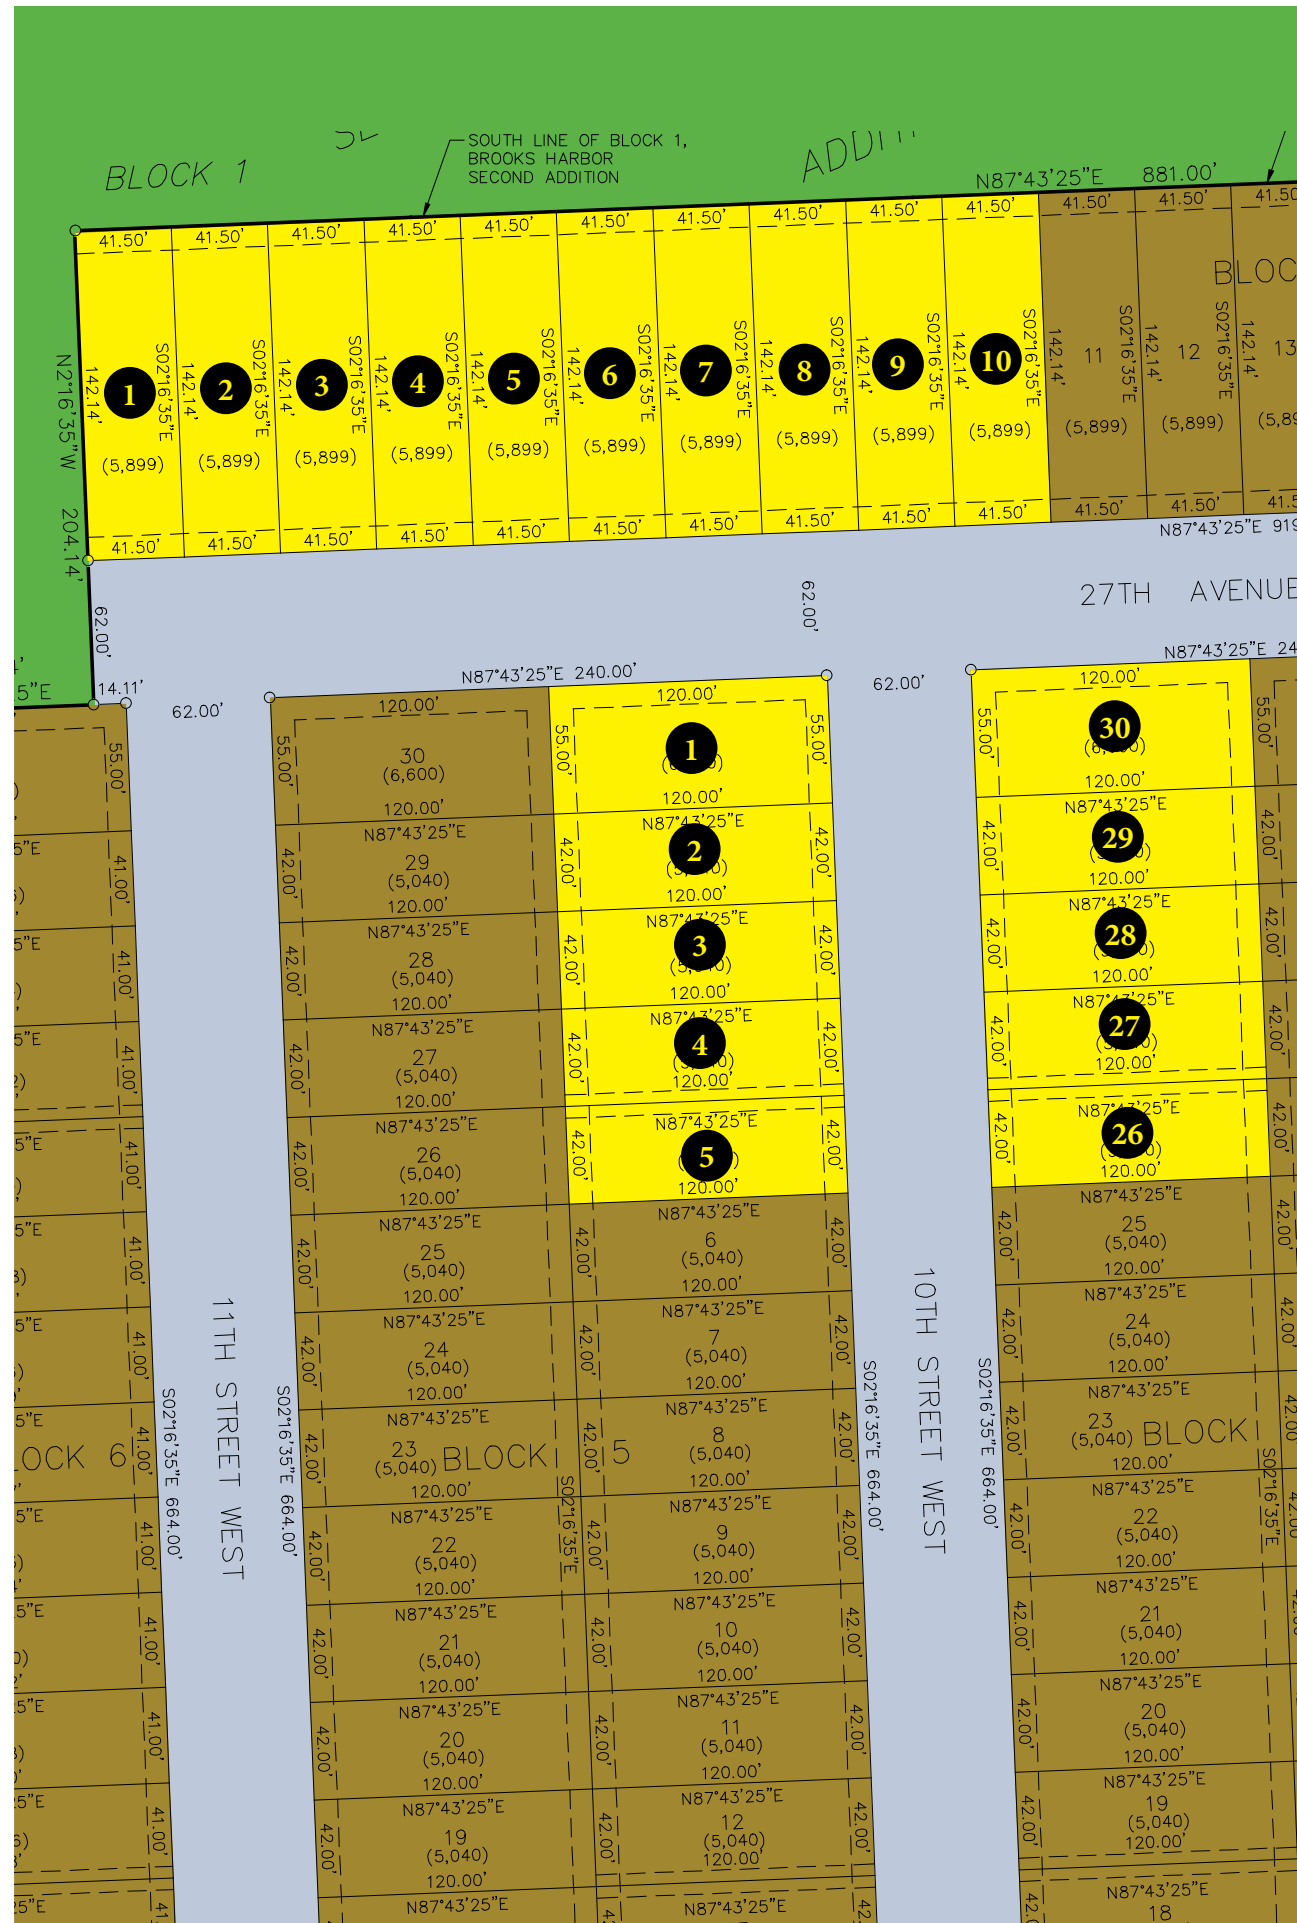

Eaglewood

5th Addition

LOT 1	BLK 1	1034 27 AVE W	\$38,900	LOT 26	BLK 4	2721 10 ST W	\$37,900
LOT 2	BLK 1	1030 27 AVE W	\$38,900	LOT 27	BLK 4	2717 10 ST W	\$37,900
LOT 3	BLK 1	1026 27 AVE W	\$39,900	LOT 28	BLK 4	2713 10 ST W	\$37,900
LOT 4	BLK 1	1022 27 AVE W	\$38,900	LOT 29	BLK 4	2709 10 ST W	\$37,900
LOT 5	BLK 1	1018 27 AVE W	\$38,900	LOT 30	BLK 4	2705 10 ST W	\$38,900
LOT 6	BLK 1	1014 27 AVE W	\$37,900	LOT 1	BLK 5	2706 10 ST W	\$38,900
LOT 7	BLK 1	1010 27 AVE W	\$37,900	LOT 2	BLK 5	2710 10 ST W	\$37,900
LOT 8	BLK 1	976 27 AVE W	\$37,900	LOT 3	BLK 5	2714 10 ST W	\$37,900
LOT 9	BLK 1	972 27 AVE W	\$37,900	LOT 4	BLK 5	2718 10 ST W	\$37,900
LOT 10	BLK 1	968 27 AVE W	\$37,900	LOT 5	BLK 5	2722 10 ST W	\$37,900