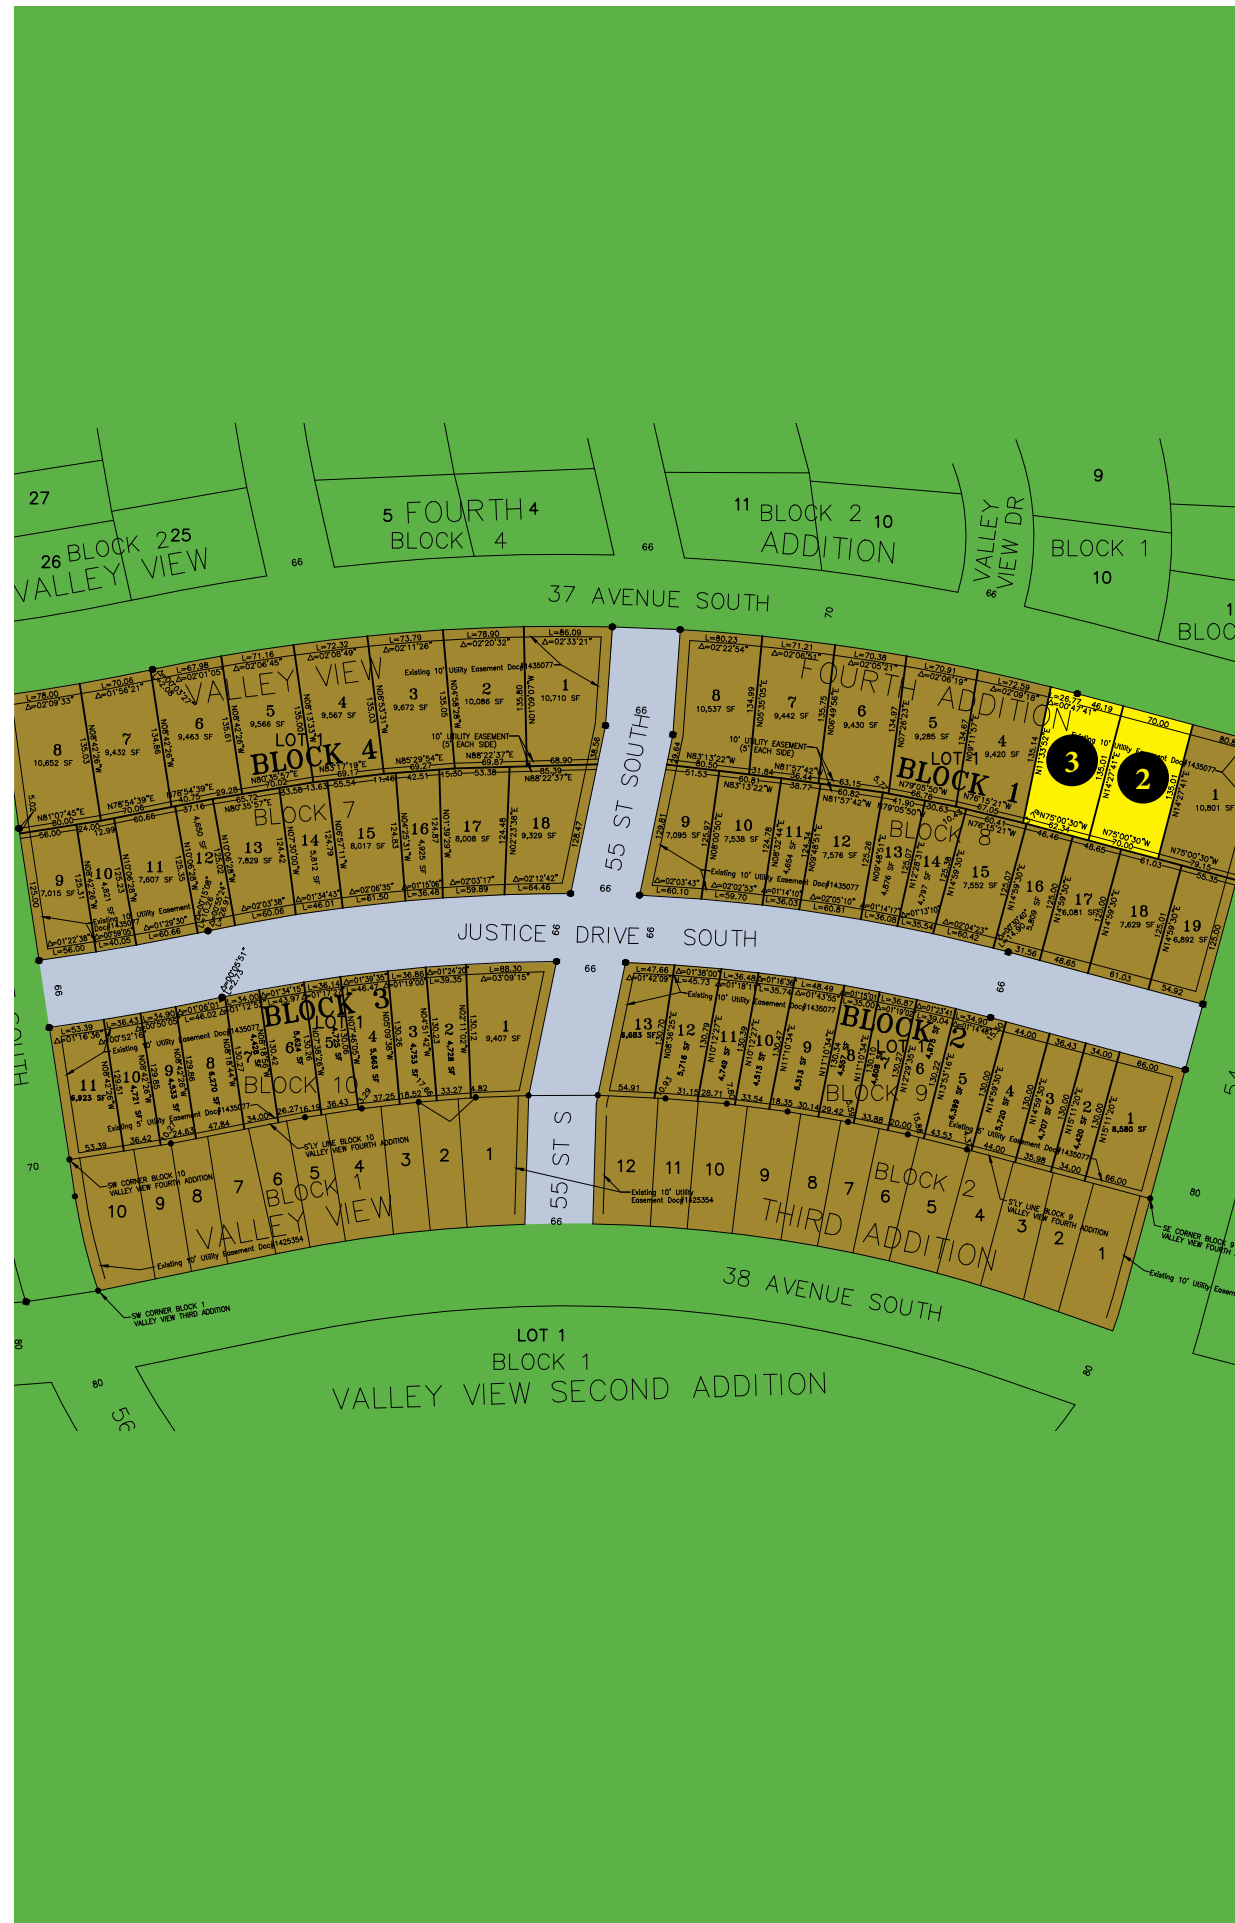

Valley View

5th Addition

LOT 2	BLK 1	5422 37 AVE S	\$54,900
LOT 3	BLK 1	5432 37 AVE S	\$54,900

701 205-4979
 5522 36th Street South
 Fargo, North Dakota 58104
www.dabberthomes.com

UNDER CONSTRUCTION

RESERVED