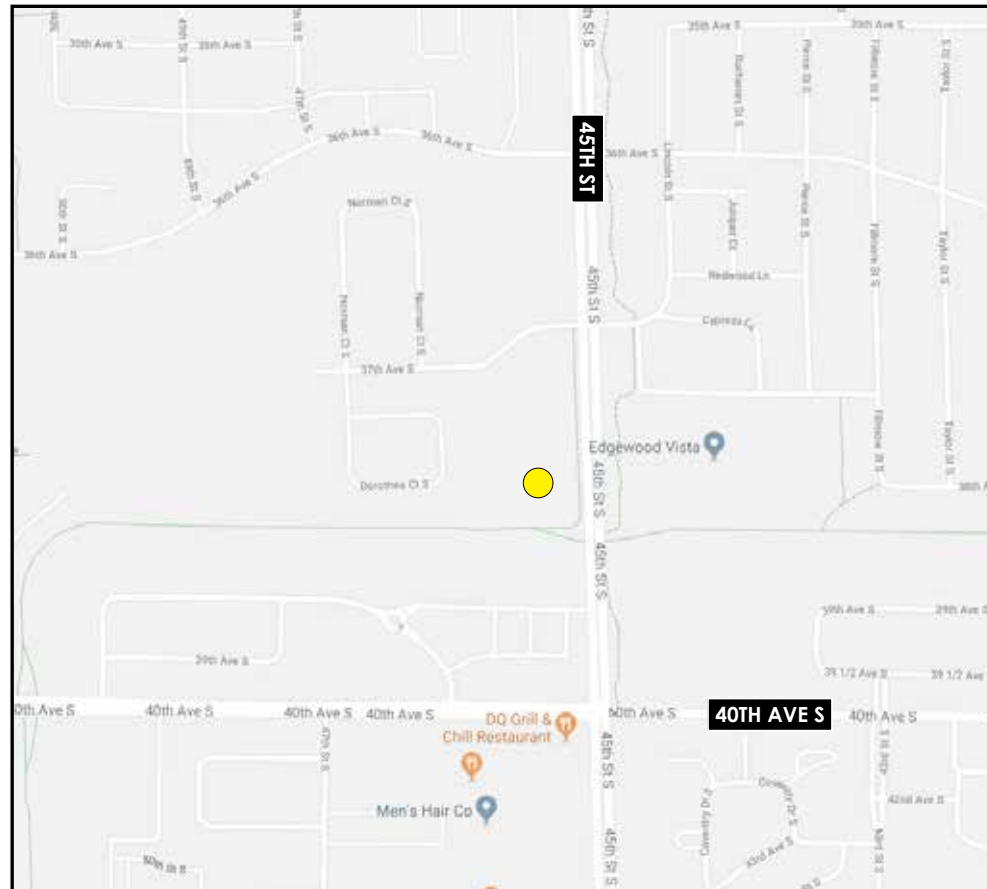

Valley View

5th Addition

LOT 2	BLK 1	5422 37 AVE S	\$54,900
LOT 3	BLK 1	5432 37 AVE S	\$54,900

701 205-4979
 5522 36th Street South
 Fargo, North Dakota 58104
www.dabberthomes.com

UNDER CONSTRUCTION

RESERVED