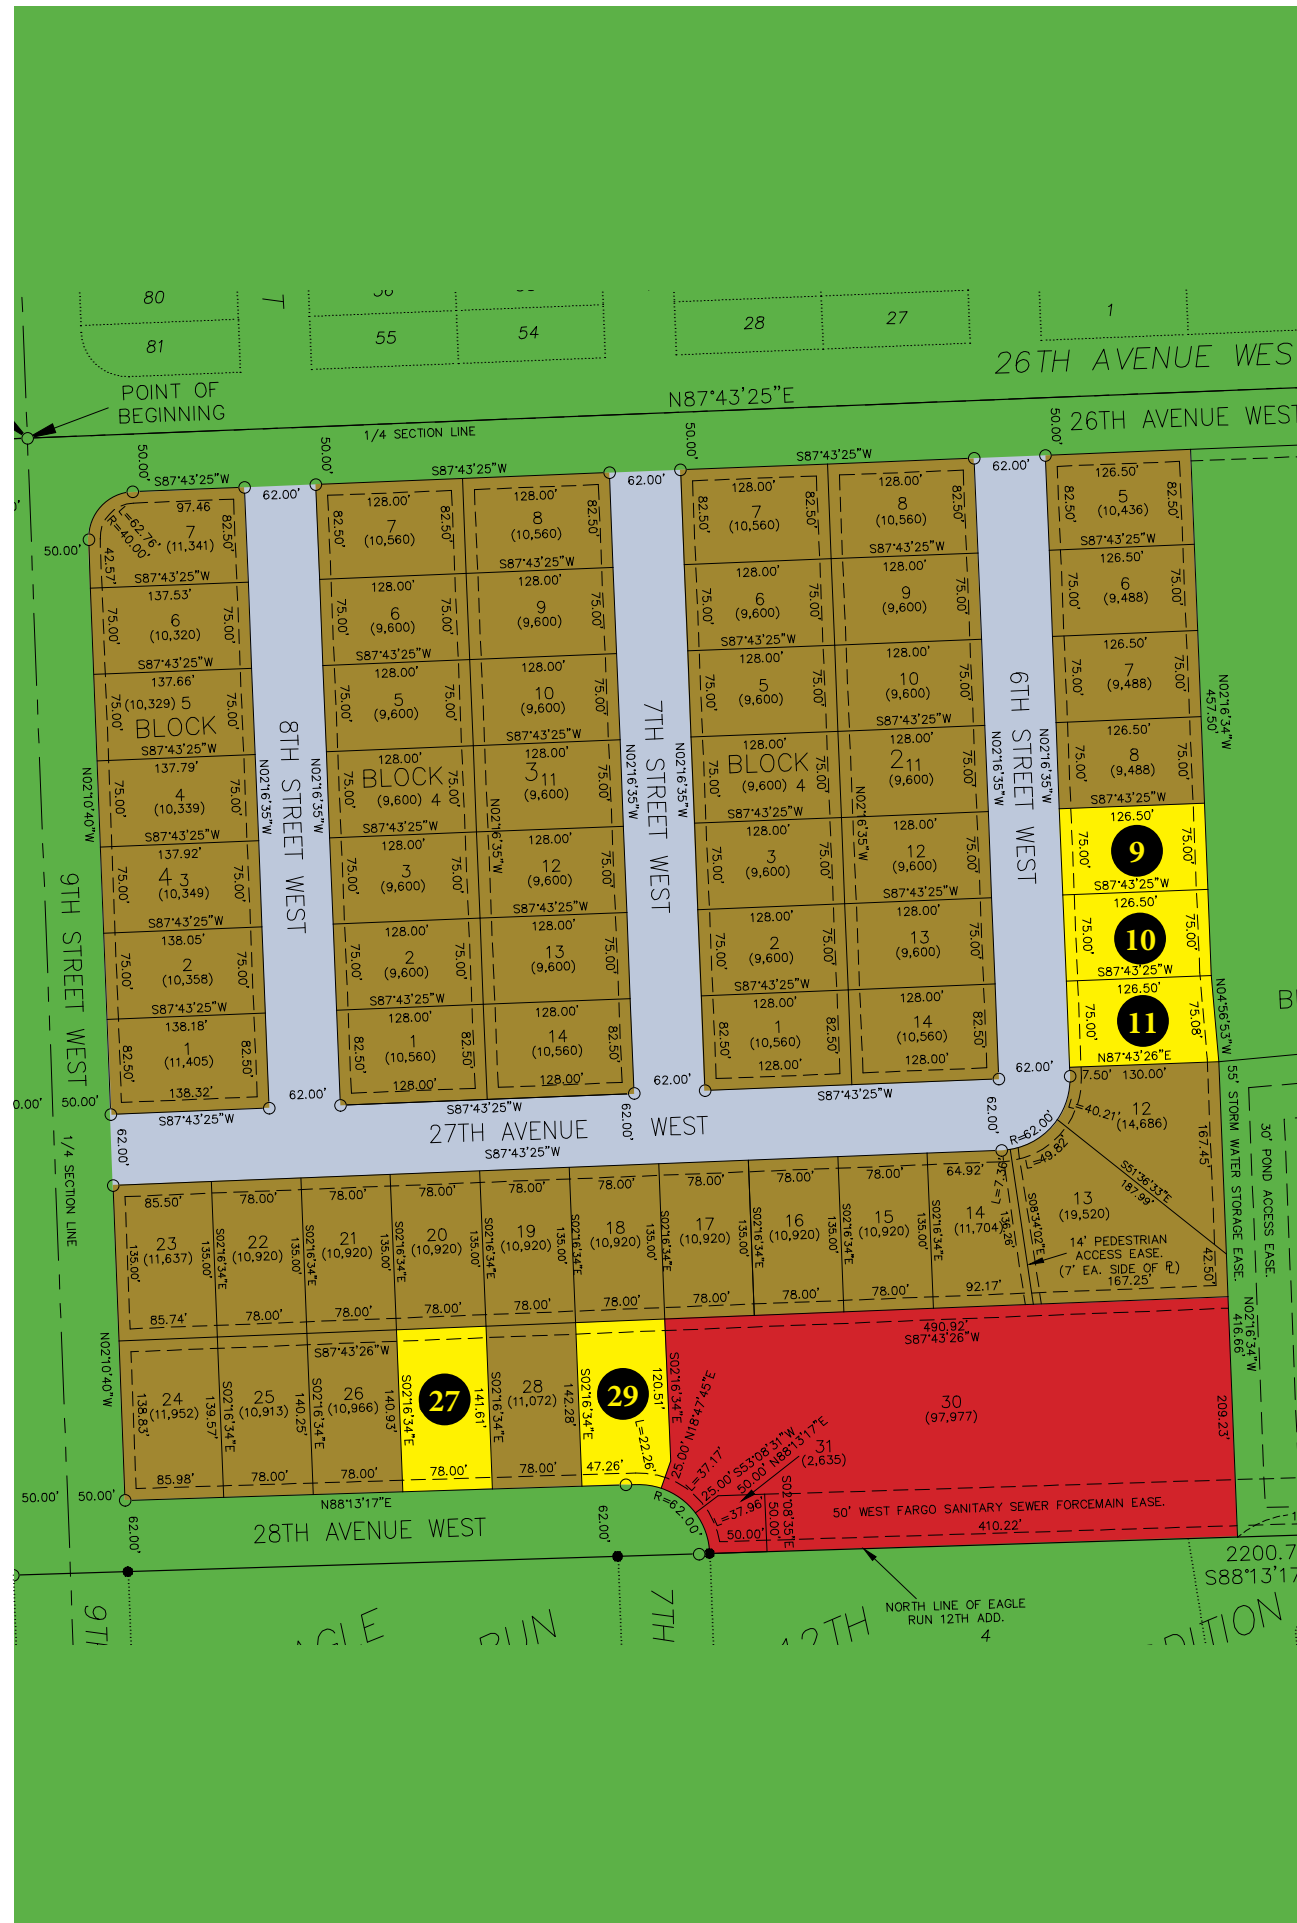

Eaglewood

2nd Addition

LOT 9	BLK 1	2625 6 ST W	\$54,900
LOT 10	BLK 1	2631 6 ST W	\$52,900
LOT 11	BLK 1	2637 6 ST W	\$54,900
LOT 27	BLK 1	718 28 AVE W	\$59,900
LOT 29	BLK 1	706 28 AVE W	\$61,900

DABBERT

CUSTOM HOMES