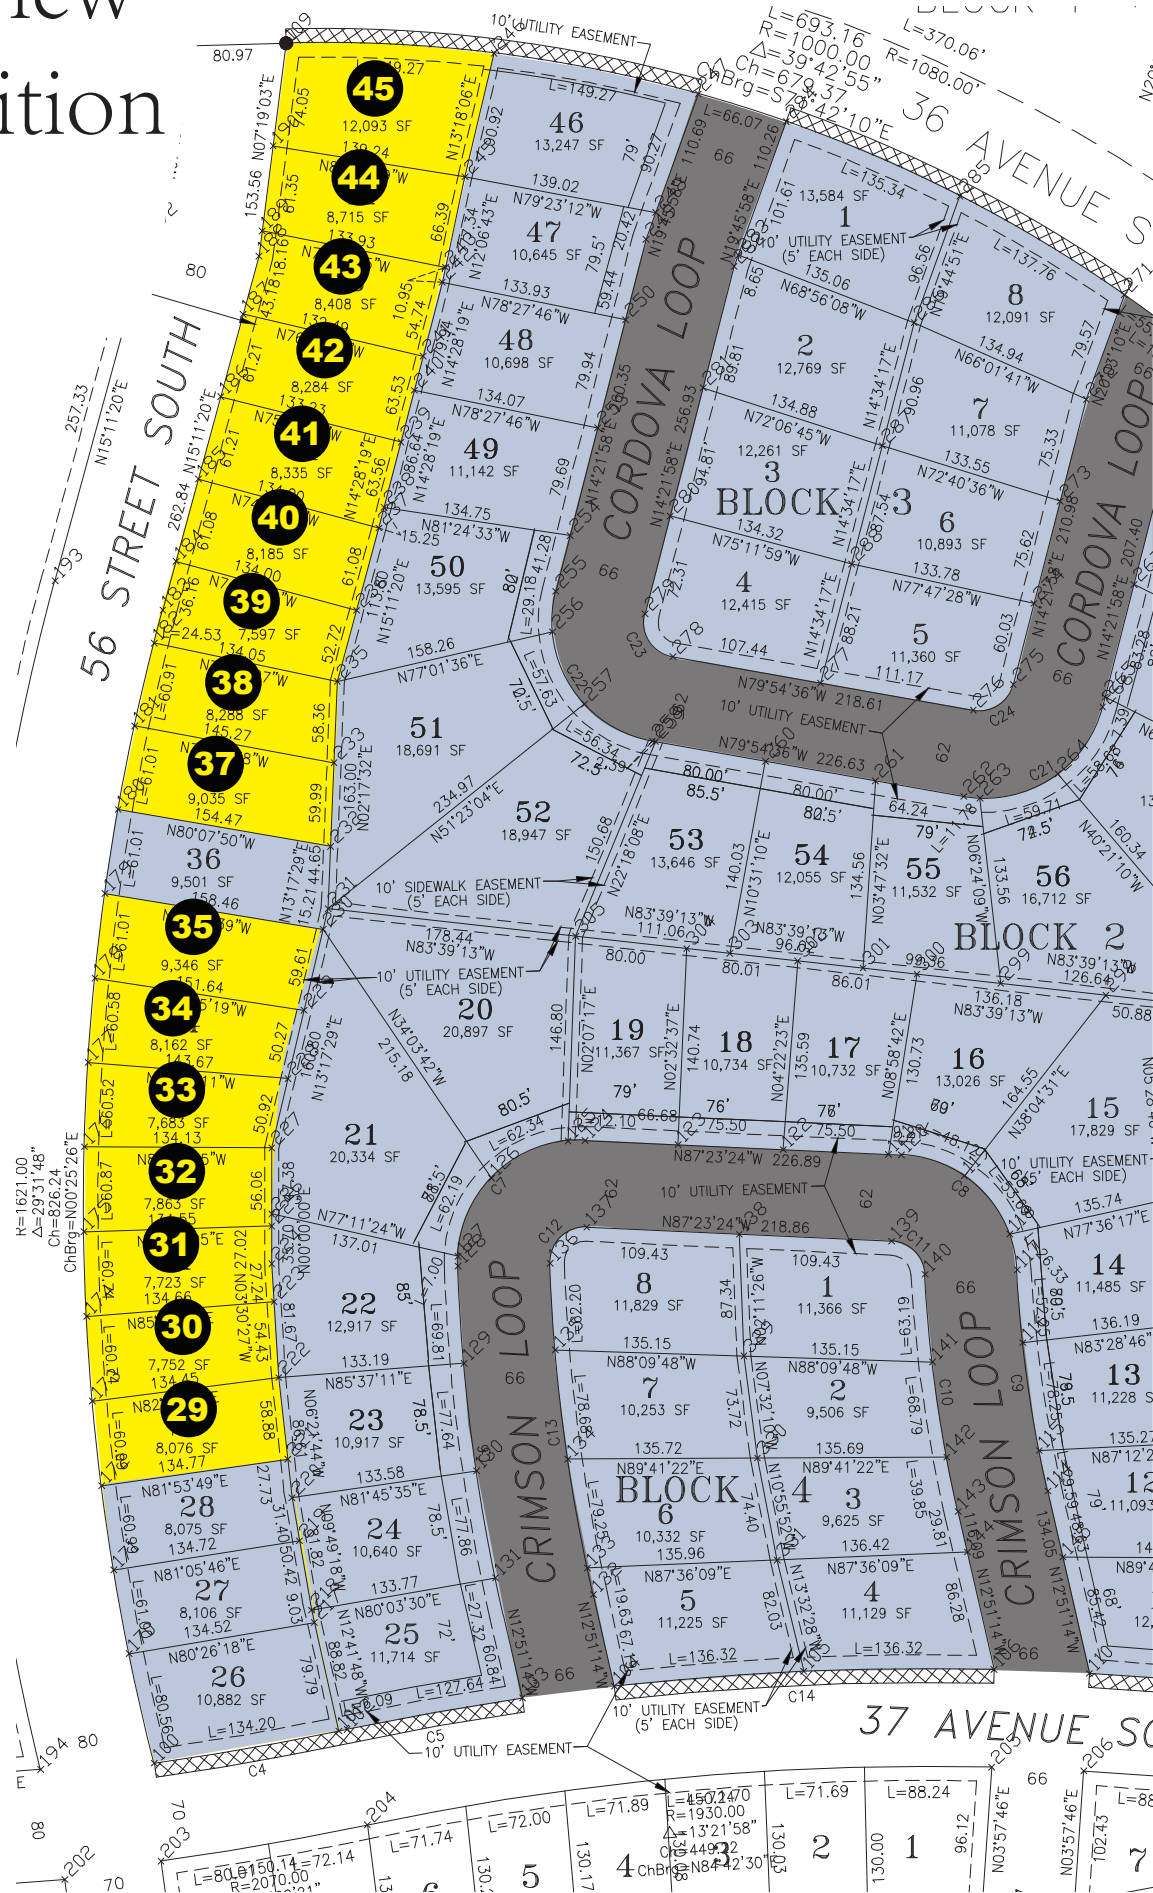

# Valley View 4th Addition

- LOT 45 BLOCK 2 3602 56th St S **\$42,900.00**
- LOT 44 BLOCK 2 3608 56th St S **\$37,900.00**
- LOT 43 BLOCK 2 3612 56th St S **\$37,900.00**
- LOT 42 BLOCK 2 3616 56th St S **\$37,900.00**
- LOT 41 BLOCK 2 3622 56th St S **\$37,900.00**
- LOT 40 BLOCK 2 3626 56th St S **\$37,900.00**
- LOT 39 BLOCK 2 3630 56th St S **\$37,900.00**
- LOT 38 BLOCK 2 3636 56th St S **\$40,900.00**
- LOT 37 BLOCK 2 3640 56th St S **\$42,900.00**
- LOT 35 BLOCK 2 3650 56th St S **\$41,900.00**
- LOT 34 BLOCK 2 3654 56th St S **\$39,900.00**
- LOT 33 BLOCK 2 3660 56th St S **\$37,900.00**
- LOT 32 BLOCK 2 3664 56th St S **\$37,900.00**
- LOT 31 BLOCK 2 3670 56th St S **\$37,900.00**
- LOT 30 BLOCK 2 3674 56th St S **\$37,900.00**
- LOT 29 BLOCK 2 3680 56th St S **\$37,900.00**

701 **205-4979**  
 5522 36<sup>th</sup> Street South  
 Fargo, North Dakota 58104  
[www.dabbberthomes.com](http://www.dabbberthomes.com)