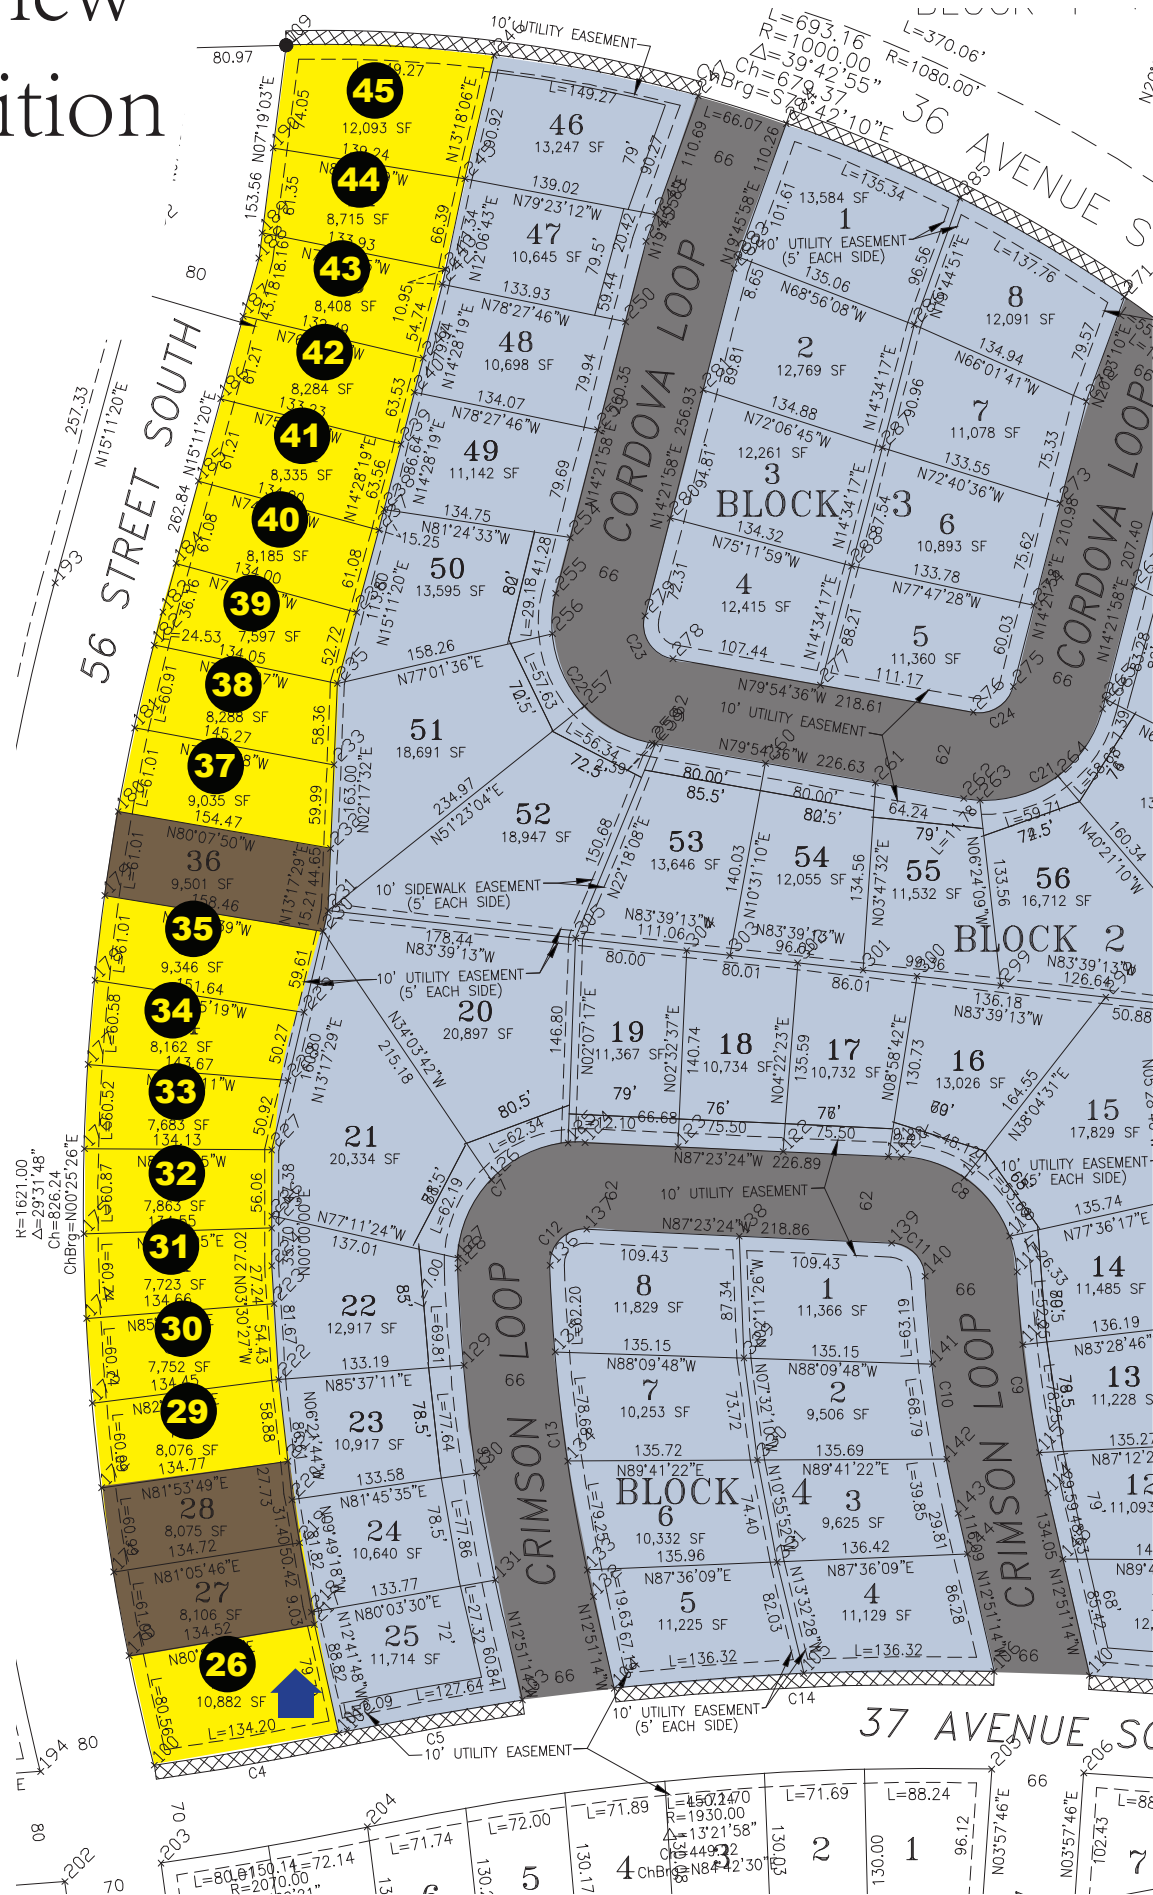

# Valley View 4th Addition

- LOT 45 BLOCK 2 3602 56th St S **\$42,900.00**
- LOT 44 BLOCK 2 3608 56th St S **\$37,900.00**
- LOT 43 BLOCK 2 3612 56th St S **\$37,900.00**
- LOT 42 BLOCK 2 3616 56th St S **\$37,900.00**
- LOT 41 BLOCK 2 3622 56th St S **\$37,900.00**
- LOT 40 BLOCK 2 3626 56th St S **\$37,900.00**
- LOT 39 BLOCK 2 3630 56th St S **\$37,900.00**
- LOT 38 BLOCK 2 3636 56th St S **\$40,900.00**
- LOT 37 BLOCK 2 3640 56th St S **\$42,900.00**
- LOT 35 BLOCK 2 3650 56th St S **\$41,900.00**
- LOT 34 BLOCK 2 3654 56th St S **\$39,900.00**
- LOT 33 BLOCK 2 3660 56th St S **\$37,900.00**
- LOT 32 BLOCK 2 3664 56th St S **\$37,900.00**
- LOT 31 BLOCK 2 3670 56th St S **\$37,900.00**
- LOT 30 BLOCK 2 3674 56th St S **\$37,900.00**
- LOT 29 BLOCK 2 3680 56th St S **\$37,900.00**
- LOT 26 BLOCK 2 3694 56th St S **Lillian 3.0**