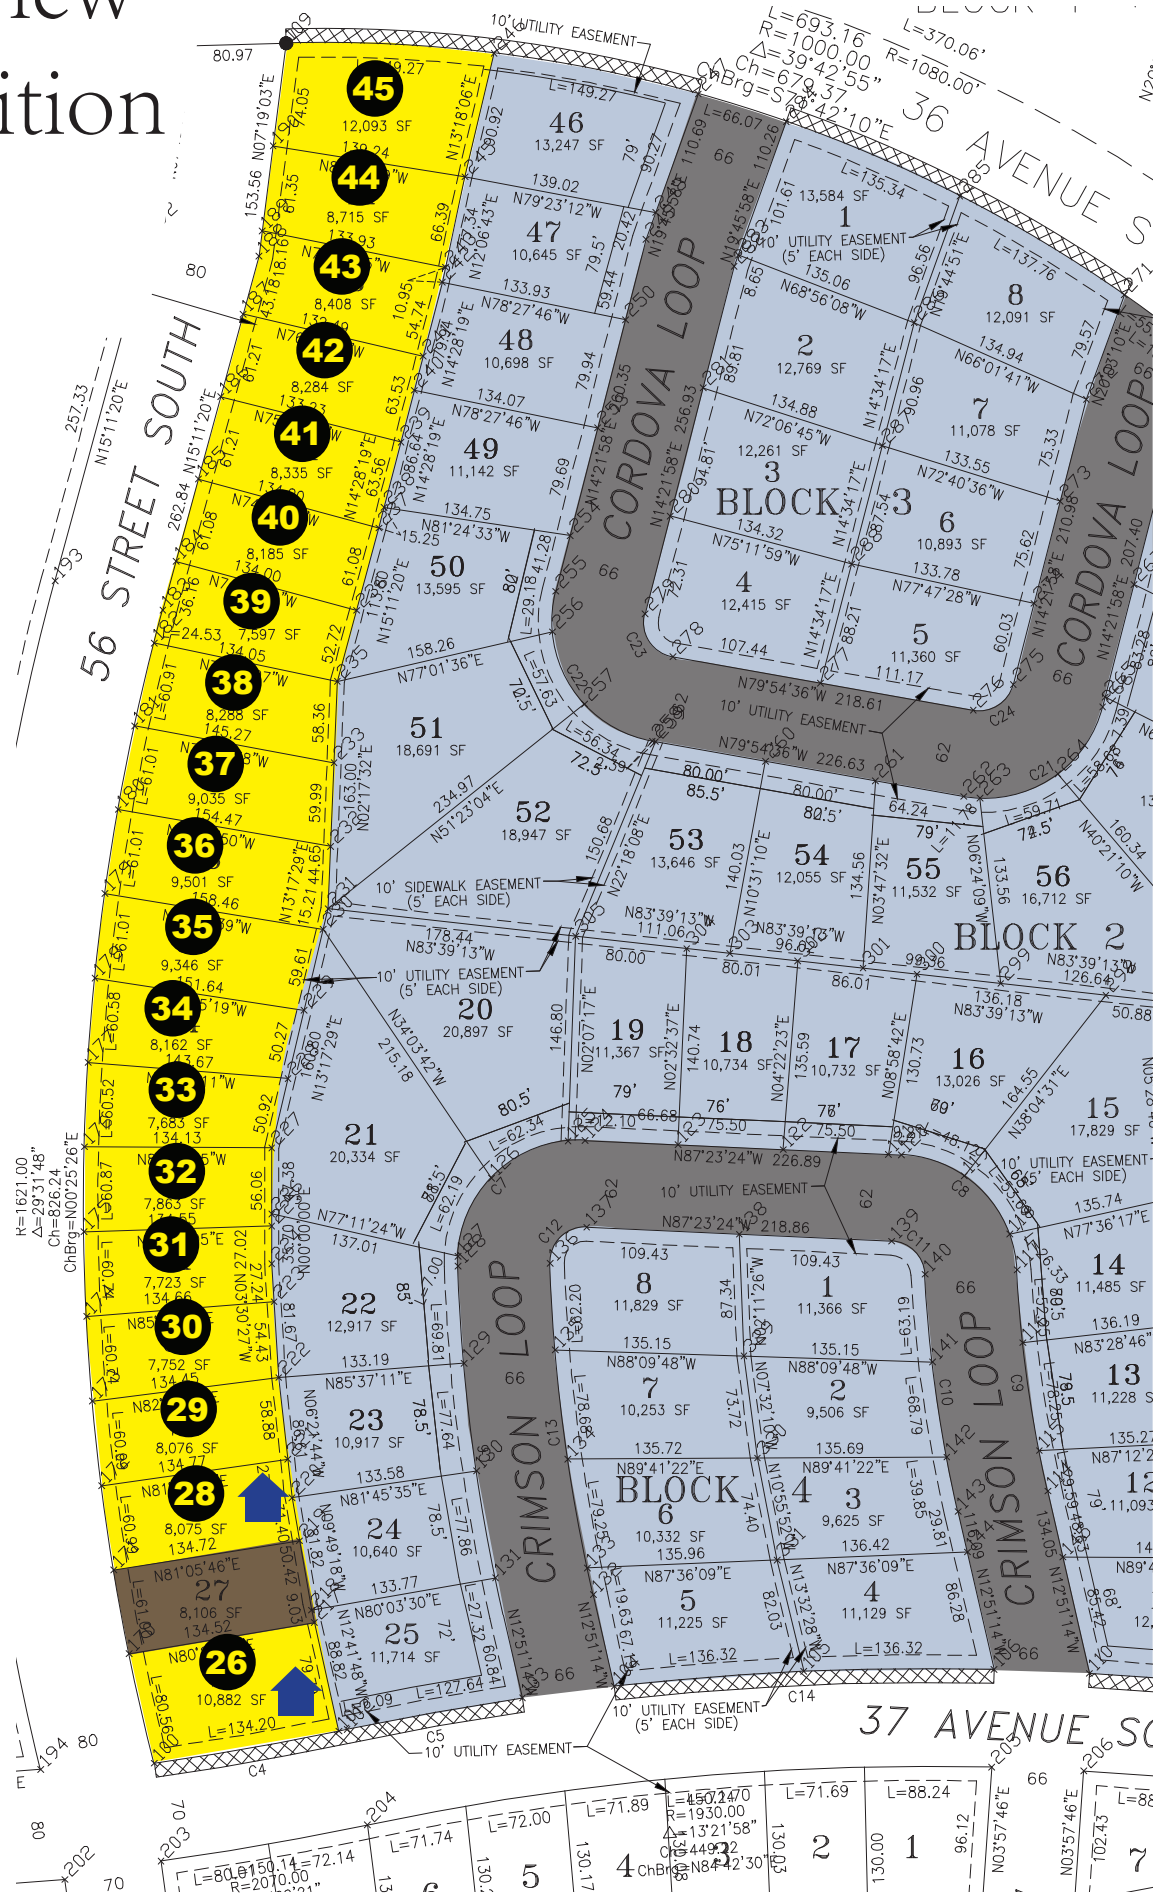

Valley View 4th Addition

- LOT 45 BLOCK 2 3602 56th St S **\$42,900.00**
- LOT 44 BLOCK 2 3608 56th St S **\$37,900.00**
- LOT 43 BLOCK 2 3612 56th St S **\$37,900.00**
- LOT 42 BLOCK 2 3616 56th St S **\$37,900.00**
- LOT 41 BLOCK 2 3622 56th St S **\$37,900.00**
- LOT 40 BLOCK 2 3626 56th St S **\$37,900.00**
- LOT 39 BLOCK 2 3630 56th St S **\$37,900.00**
- LOT 38 BLOCK 2 3636 56th St S **\$40,900.00**
- LOT 37 BLOCK 2 3640 56th St S **\$42,900.00**
- LOT 36 BLOCK 2 3646 56th St S **\$43,900.00**
- LOT 35 BLOCK 2 3650 56th St S **\$41,900.00**
- LOT 34 BLOCK 2 3654 56th St S **\$39,900.00**
- LOT 33 BLOCK 2 3660 56th St S **\$37,900.00**
- LOT 32 BLOCK 2 3664 56th St S **\$37,900.00**
- LOT 31 BLOCK 2 3670 56th St S **\$37,900.00**
- LOT 30 BLOCK 2 3674 56th St S **\$37,900.00**
- LOT 29 BLOCK 2 3680 56th St S **\$37,900.00**
- LOT 28 BLOCK 2 3684 56th St S **Rochelle 3.0**
- LOT 26 BLOCK 2 3694 56th St S **Lillian 3.0**