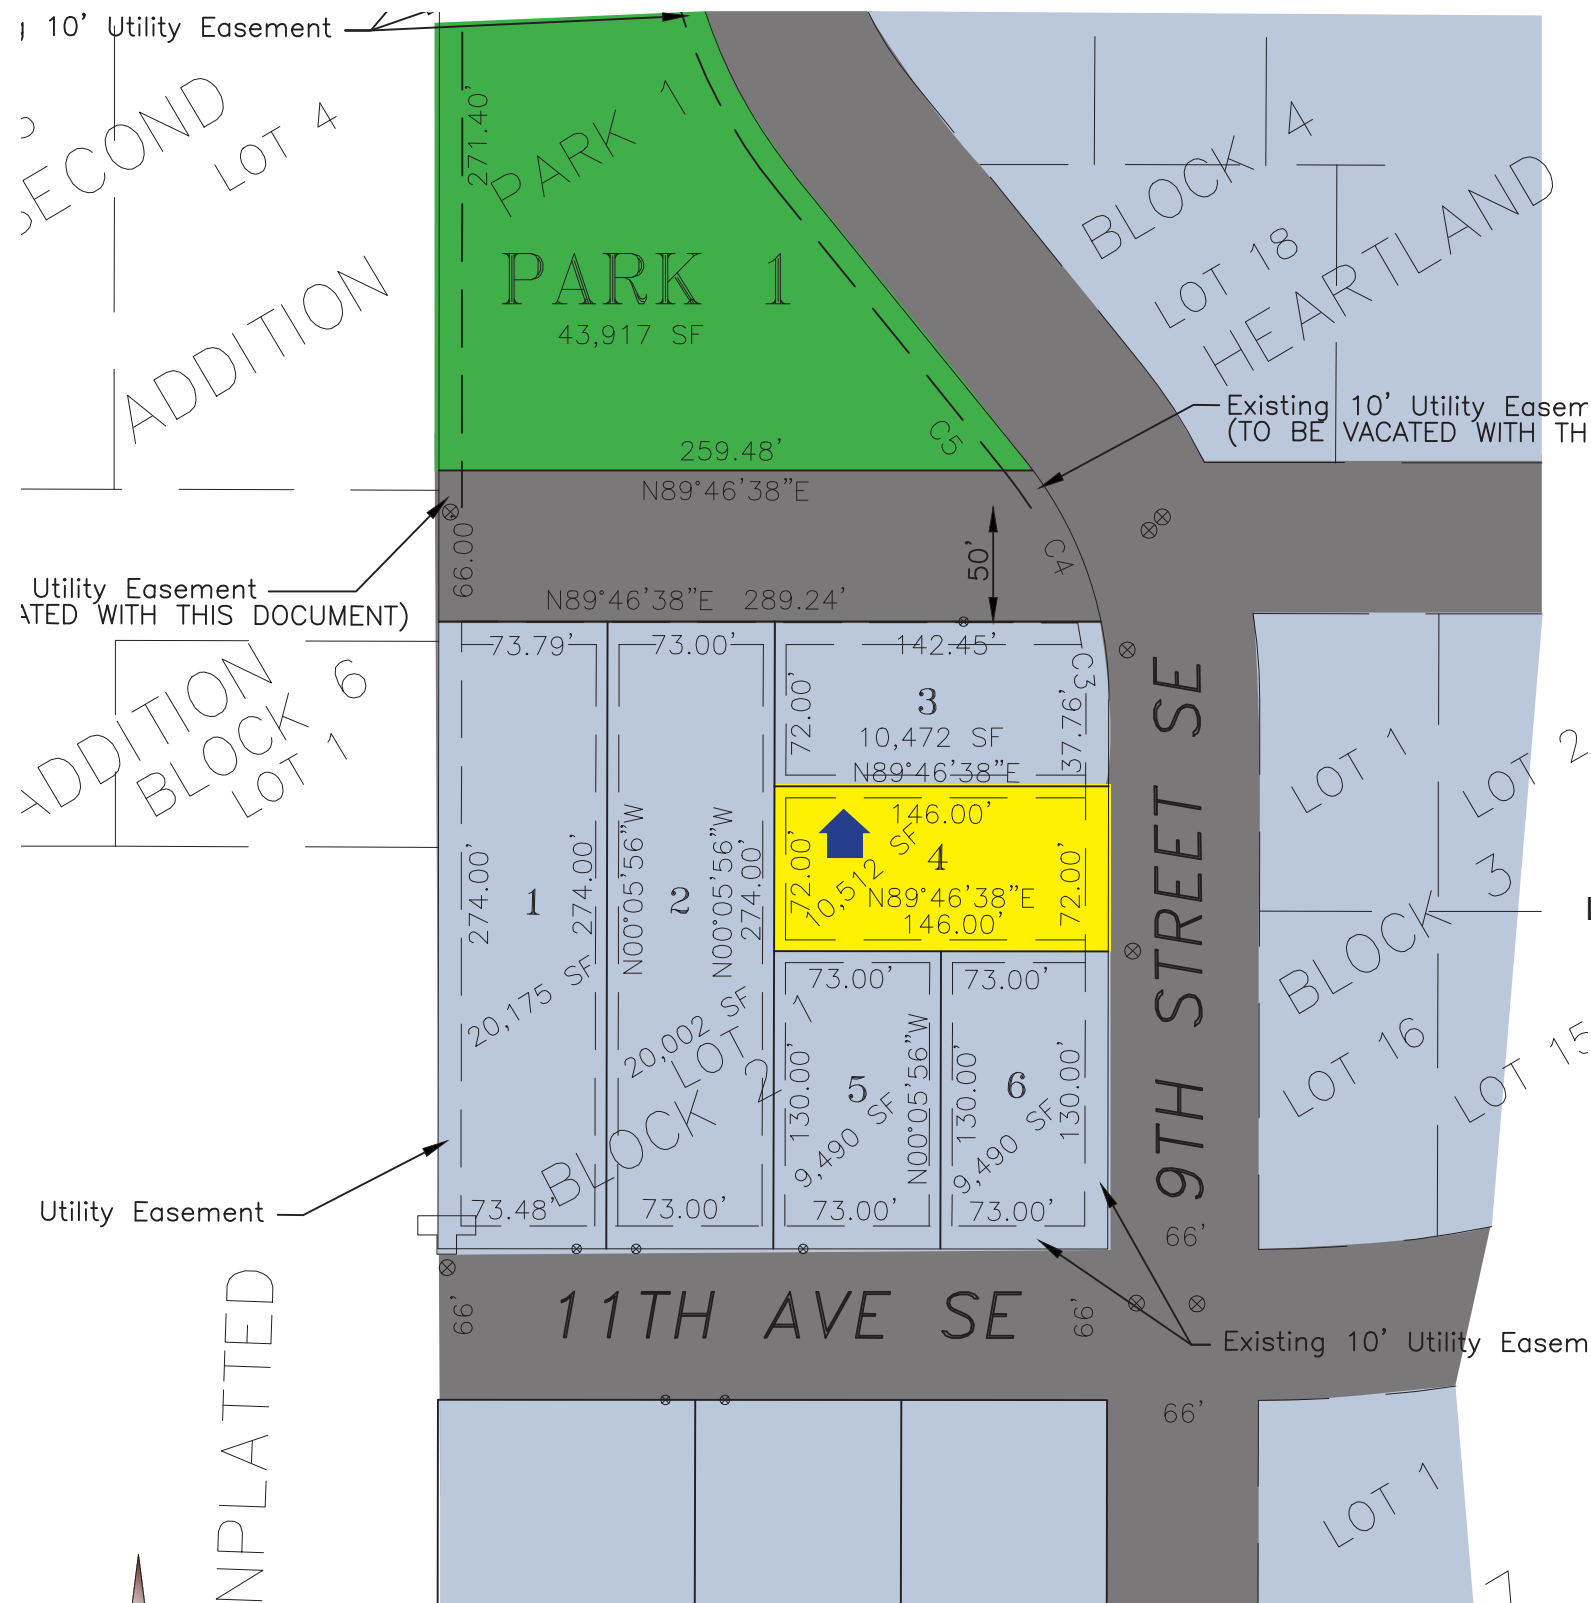

# Heartland 3rd Addition

701 205-4979  
 5522 36<sup>th</sup> Street South  
 Fargo, North Dakota 58104  
[www.dabberthomes.com](http://www.dabberthomes.com)

LOT 4 BLOCK 2 (1003 9TH STREET SE) **MARIA 3.0**