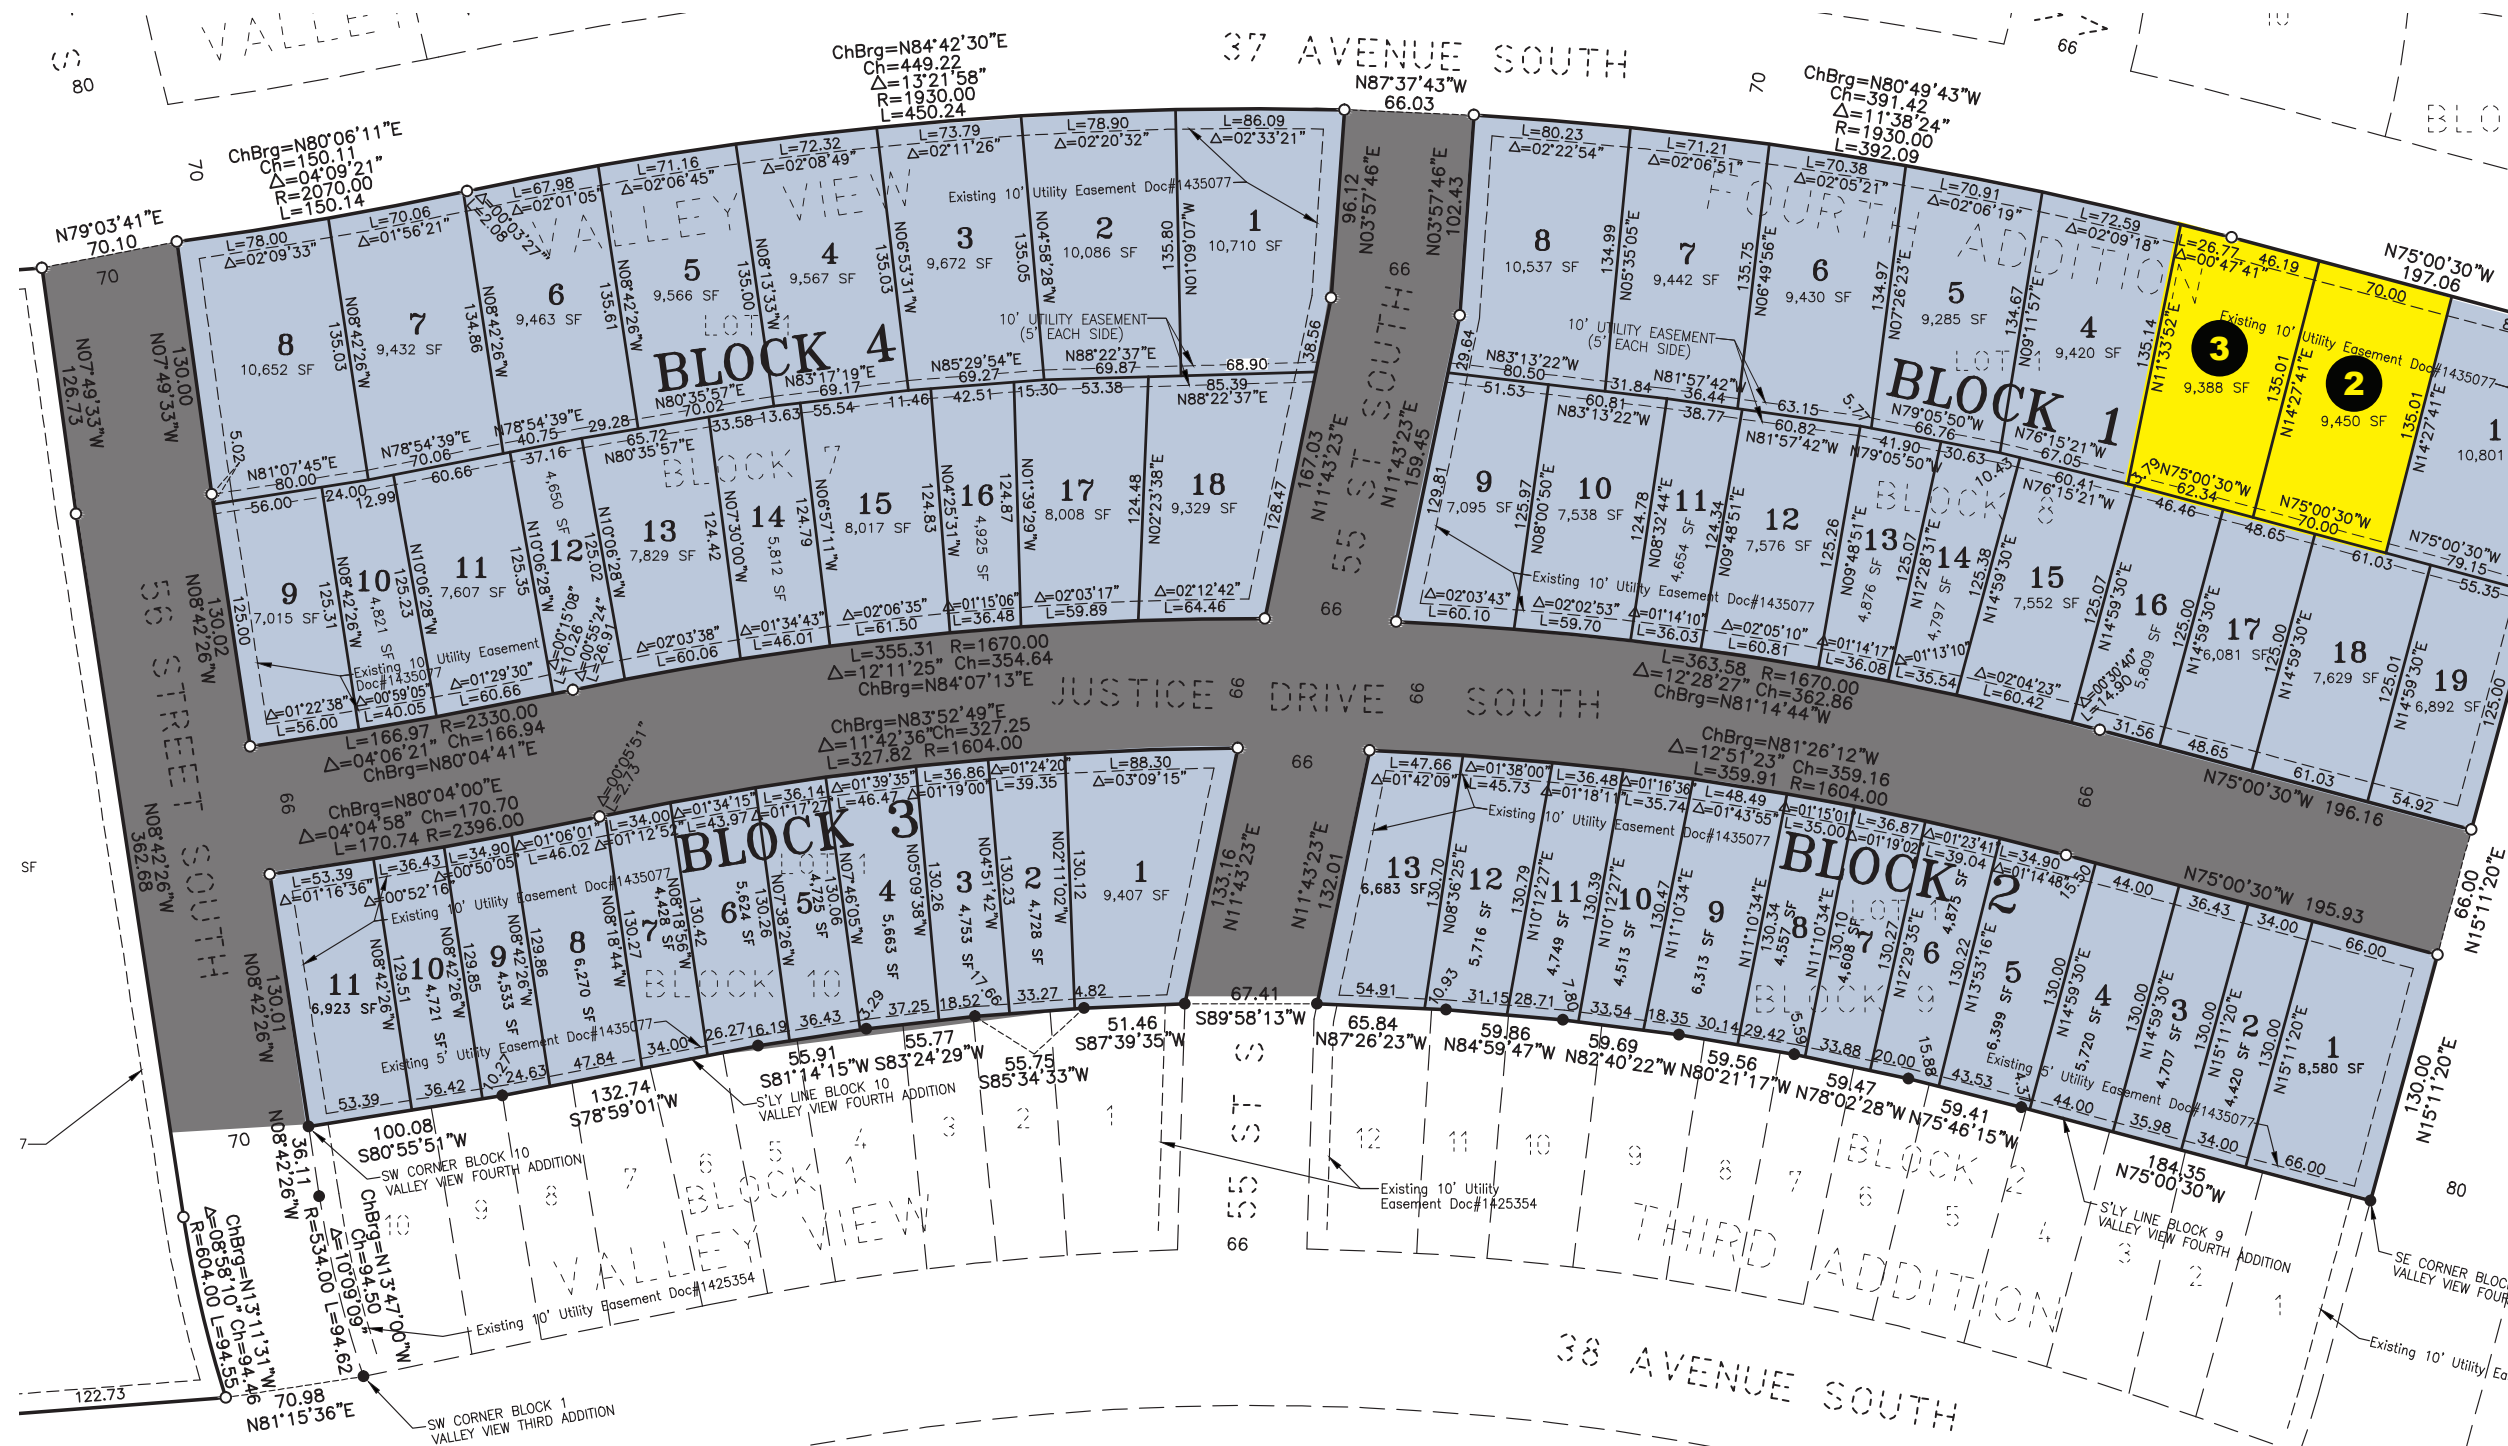

# Valley View 5th Addition

701 205-4979  
5522 36th Street South  
Fargo, North Dakota 58104  
www.dabberthomes.com

LOT 2 BLOCK 1 5422 37 AVE S **\$51,000**  
LOT 3 BLOCK 1 5432 37 AVE S **\$51,000**