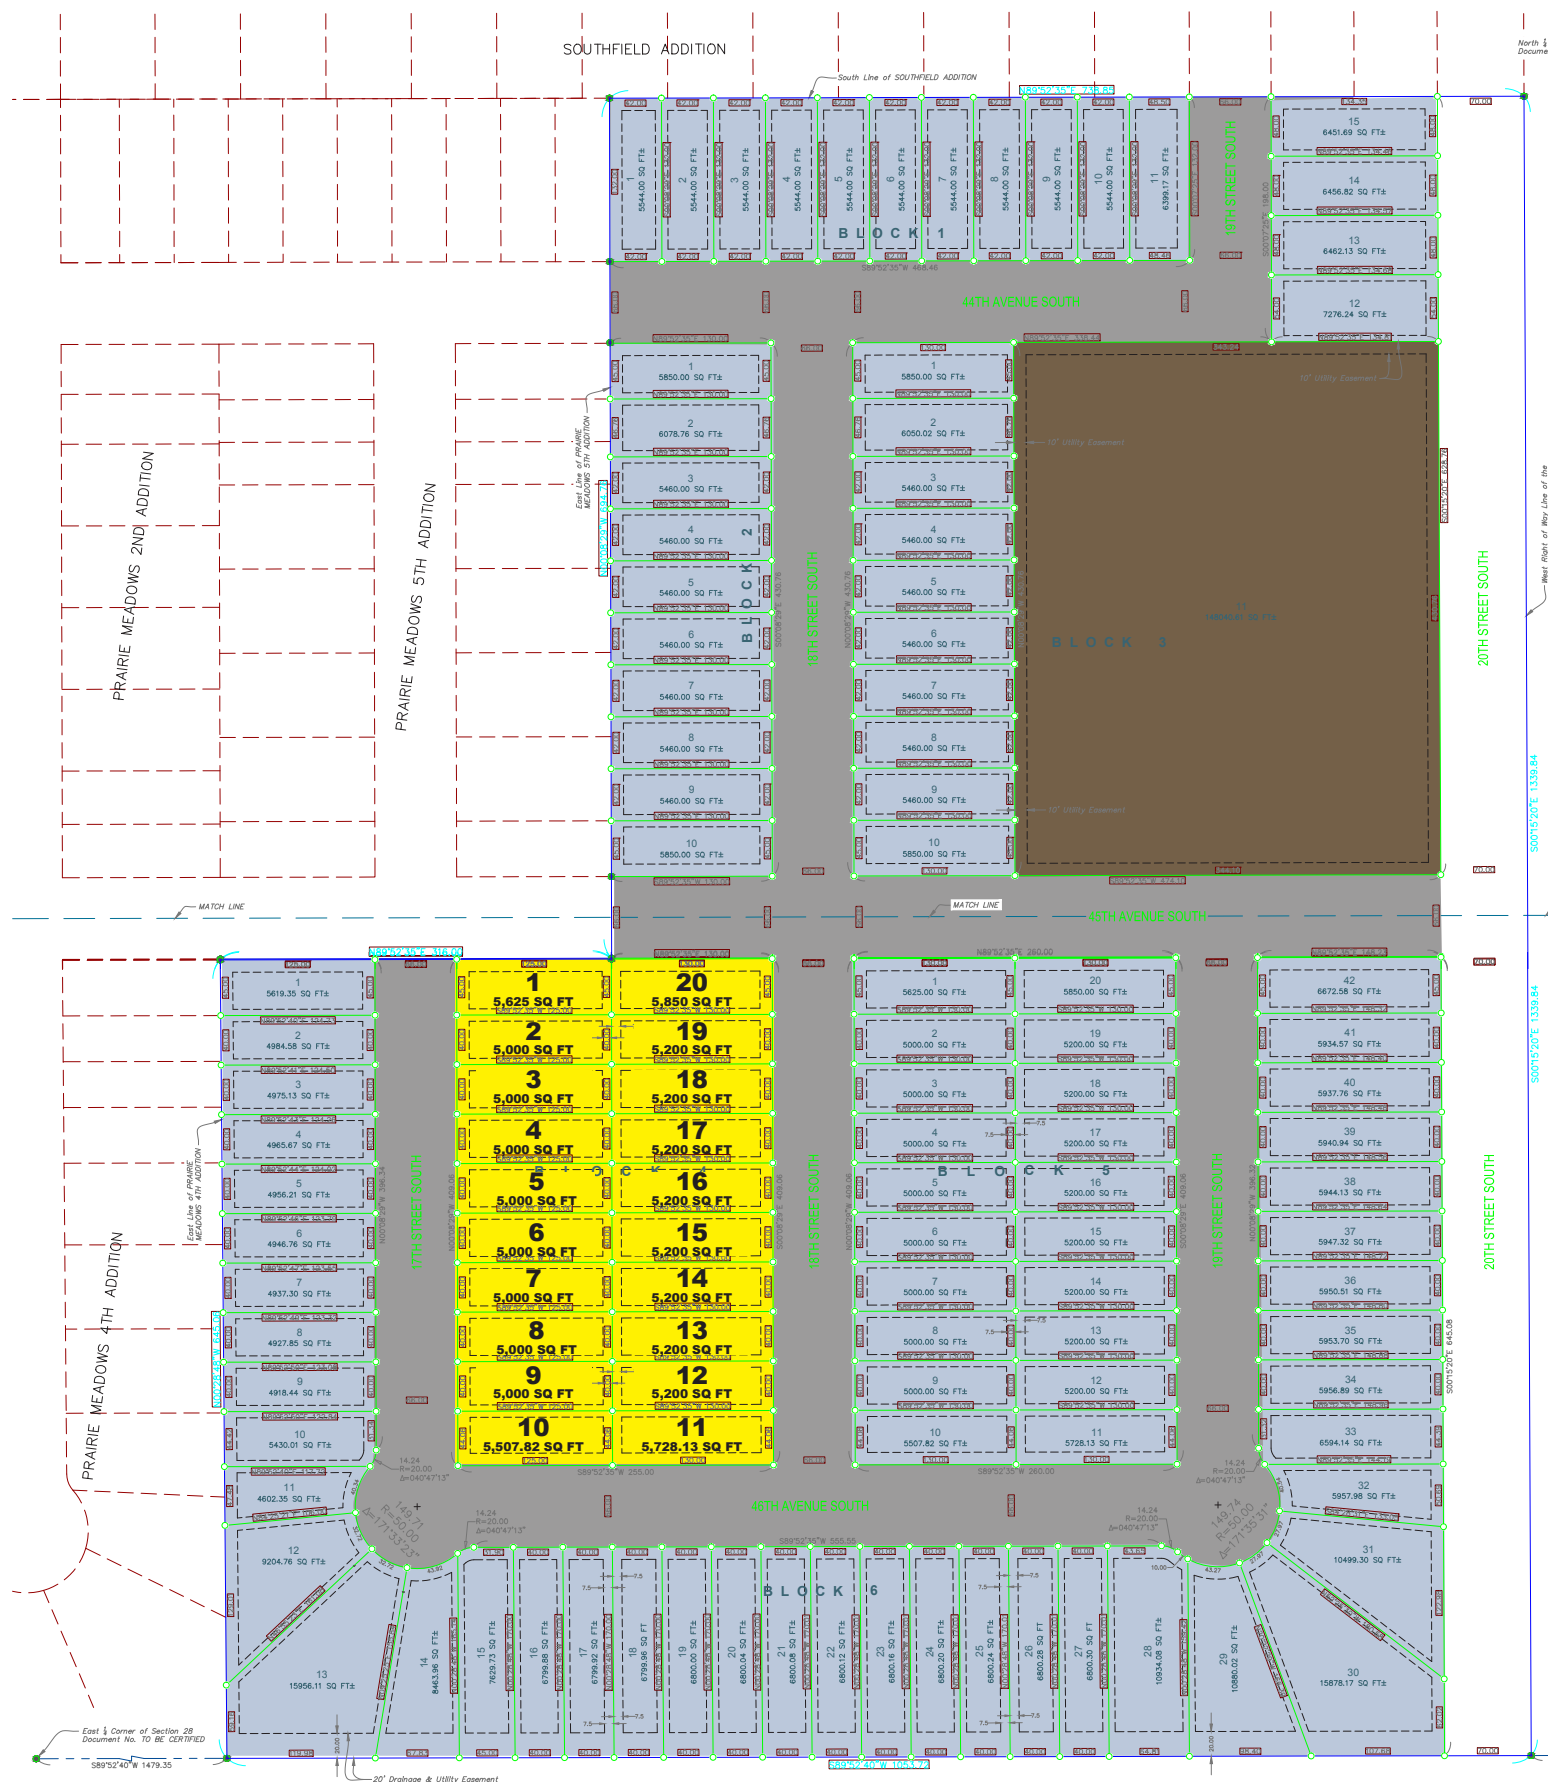

# Prairie Meadows - 6th Addition

- LOT 1 BLOCK 4 (4502 17th St) 45' x 125' **\$22,900**
- LOT 2 BLOCK 4 (4508 17th St) 40' x 125' **\$22,900**
- LOT 3 BLOCK 4 (4514 17th St) 40' x 125' **\$22,900**
- LOT 4 BLOCK 4 (4520 17th St) 40' x 125' **\$22,900**
- LOT 5 BLOCK 4 (4526 17th St) 40' x 125' **\$22,900**
- LOT 6 BLOCK 4 (4532 17th St) 40' x 125' **\$22,900**
- LOT 7 BLOCK 4 (4538 17th St) 40' x 125' **\$22,900**
- LOT 8 BLOCK 4 (4544 17th St) 40' x 125' **\$22,900**
- LOT 9 BLOCK 4 (4550 17th St) 44' x 125' **\$22,900**
- LOT 10 BLOCK 4 (4556 17th St) 45' x 130' **\$22,900**
- LOT 11 BLOCK 4 (4557 17th St) 44' x 130' **\$22,900**
- LOT 12 BLOCK 4 (4551 17th St) 40' x 130' **\$22,900**
- LOT 13 BLOCK 4 (4545 17th St) 40' x 130' **\$22,900**
- LOT 14 BLOCK 4 (4539 17th St) 40' x 130' **\$22,900**
- LOT 15 BLOCK 4 (4533 17th St) 40' x 130' **\$22,900**
- LOT 16 BLOCK 4 (4527 17th St) 40' x 130' **\$22,900**
- LOT 17 BLOCK 4 (4521 17th St) 40' x 130' **\$22,900**
- LOT 18 BLOCK 4 (4515 17th St) 40' x 130' **\$22,900**
- LOT 19 BLOCK 4 (4509 17th St) 40' x 130' **\$22,900**
- LOT 20 BLOCK 4 (4503 17th St) 45' x 130' **\$22,900**