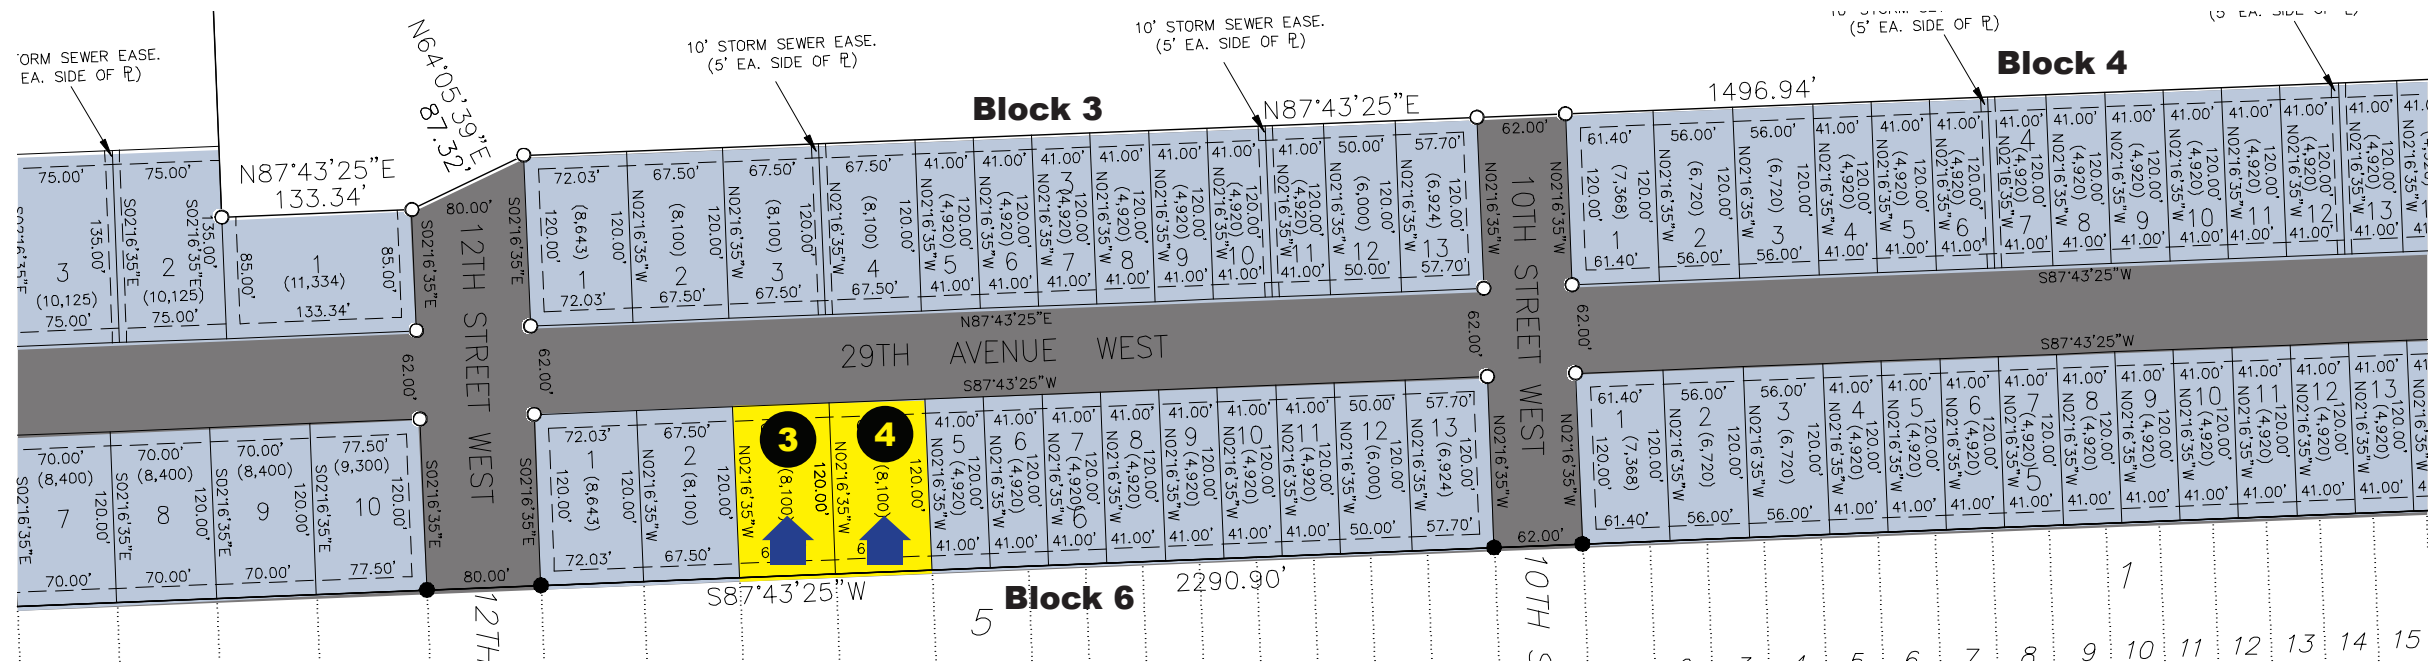

Eaglewood - 3rd Addition

701 205-4979
 5522 36th Street South
 Fargo, North Dakota 58104
www.dabberthomes.com

LOT 3 BLOCK 6 (1125 29th Ave W) **MARIA 3.0**
 LOT 4 BLOCK 6 (1119 29th Ave W) **MARIA 3.0 EU**

- ROBERTA:** 2 Bedroom • 2 Bathroom • Slab on grade • 2 Stall garage
- MARIA 2.0:** 3 Bedroom • 3 Bathroom • Three level split • 2 Stall garage
- MARIA 3.0:** 3 Bedroom • 3 Bathroom • Three level split • 3 Stall garage
- CASCADE 3.0:** 4 Bedroom • 3 Bathroom • Two Story • 3 Stall garage
- ROCHELLE:** 3 Bedroom • 3 Bathroom • Two Story • 2 Stall garage