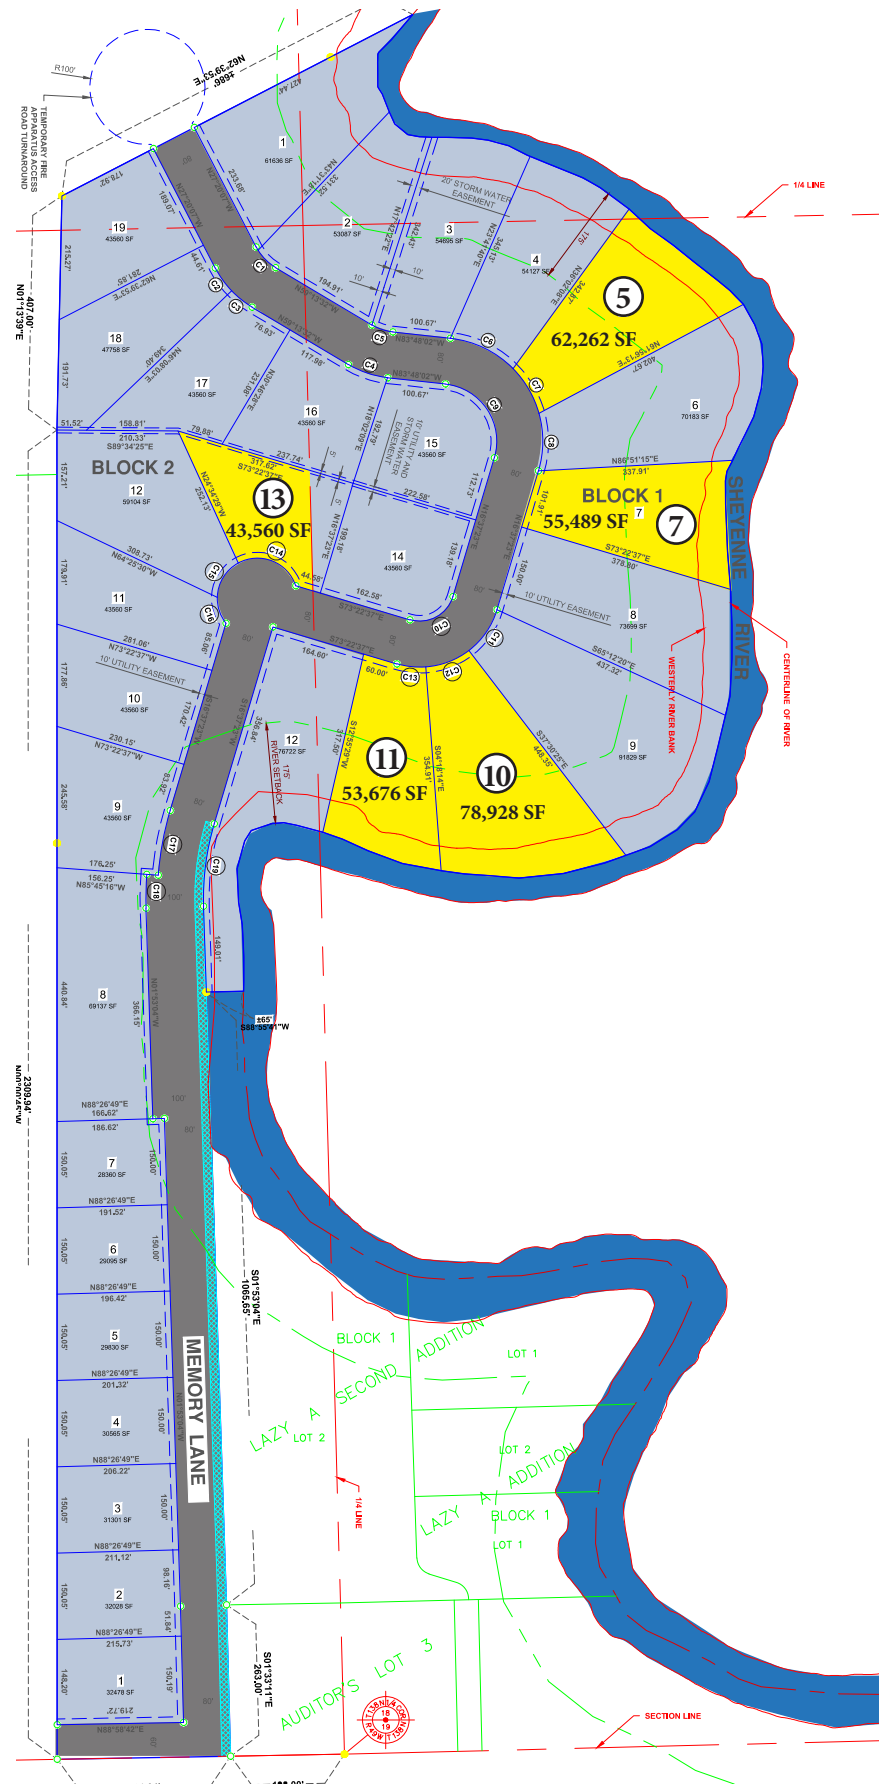

Rivers Edge

Horace, North Dakota

- Luxury living is just minutes from Fargo
- Serene small town setting
- Spacious 2/3 to 2 acres lots
- Beautiful mature trees
- Diversion protected
- West Fargo School District
- Buy now and pick your builder!
- Outbuildings are allowed
- No Specials

701 205-4979
 5522 36th Street South
 Fargo, North Dakota 58104
www.dabberthomes.com

8232 Memory Lane	Block 1 Lot 5	\$225,000.00*
8300 Memory Lane	Block 1 Lot 7	\$225,000.00*
8330 Memory Lane	Block 1 Lot 10	\$225,000.00*
8340 Memory Lane	Block 1 Lot 11	\$175,000.00*
8249 Memory Lane	Block 2 Lot 13	\$90,000.00*

*A road & sewer improvement fee of \$45,000 is due at the time of closing.